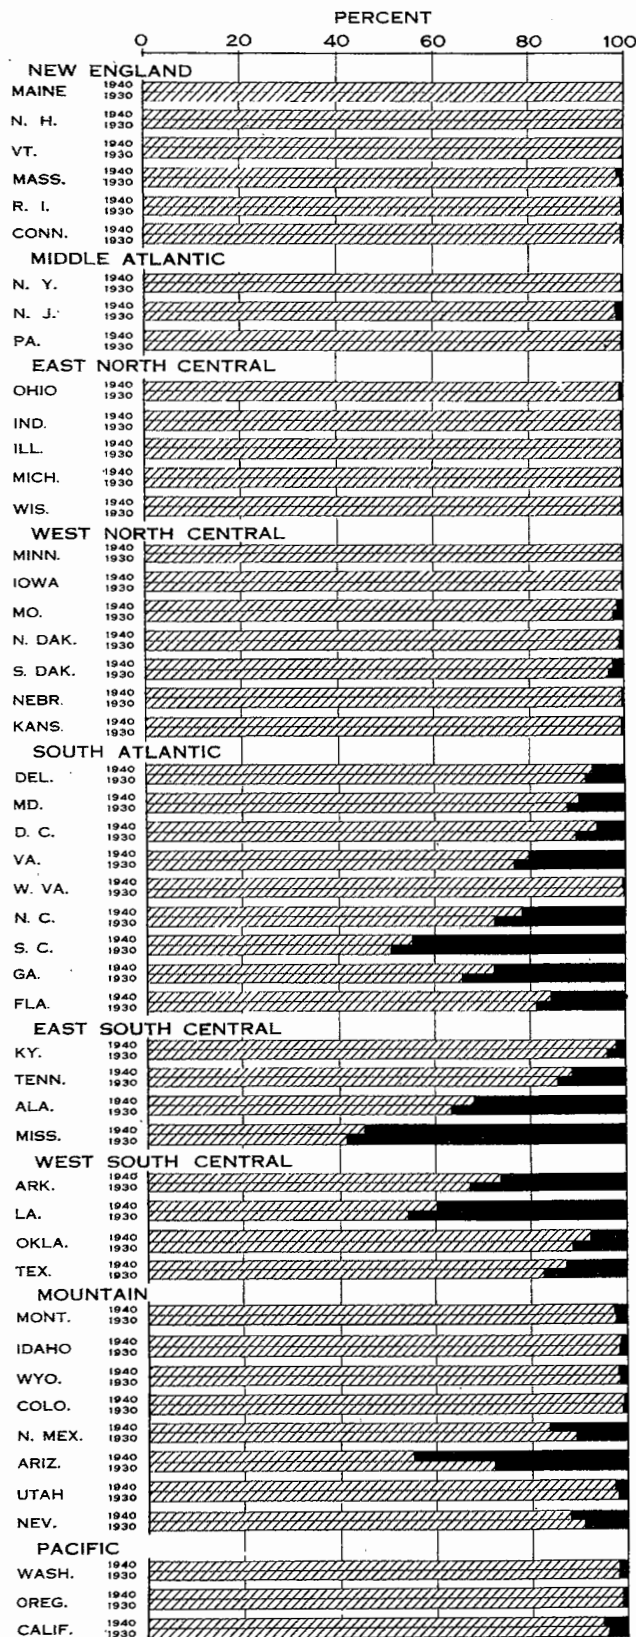

ALL FARM OPERATORS - PERCENT DISTRIBUTION, BY COLOR, BY STATES: 1940 AND 1930

ALL FARM OPERATORS - PERCENT DISTRIBUTION, BY TENURE, BY STATES: 1940 AND 1930