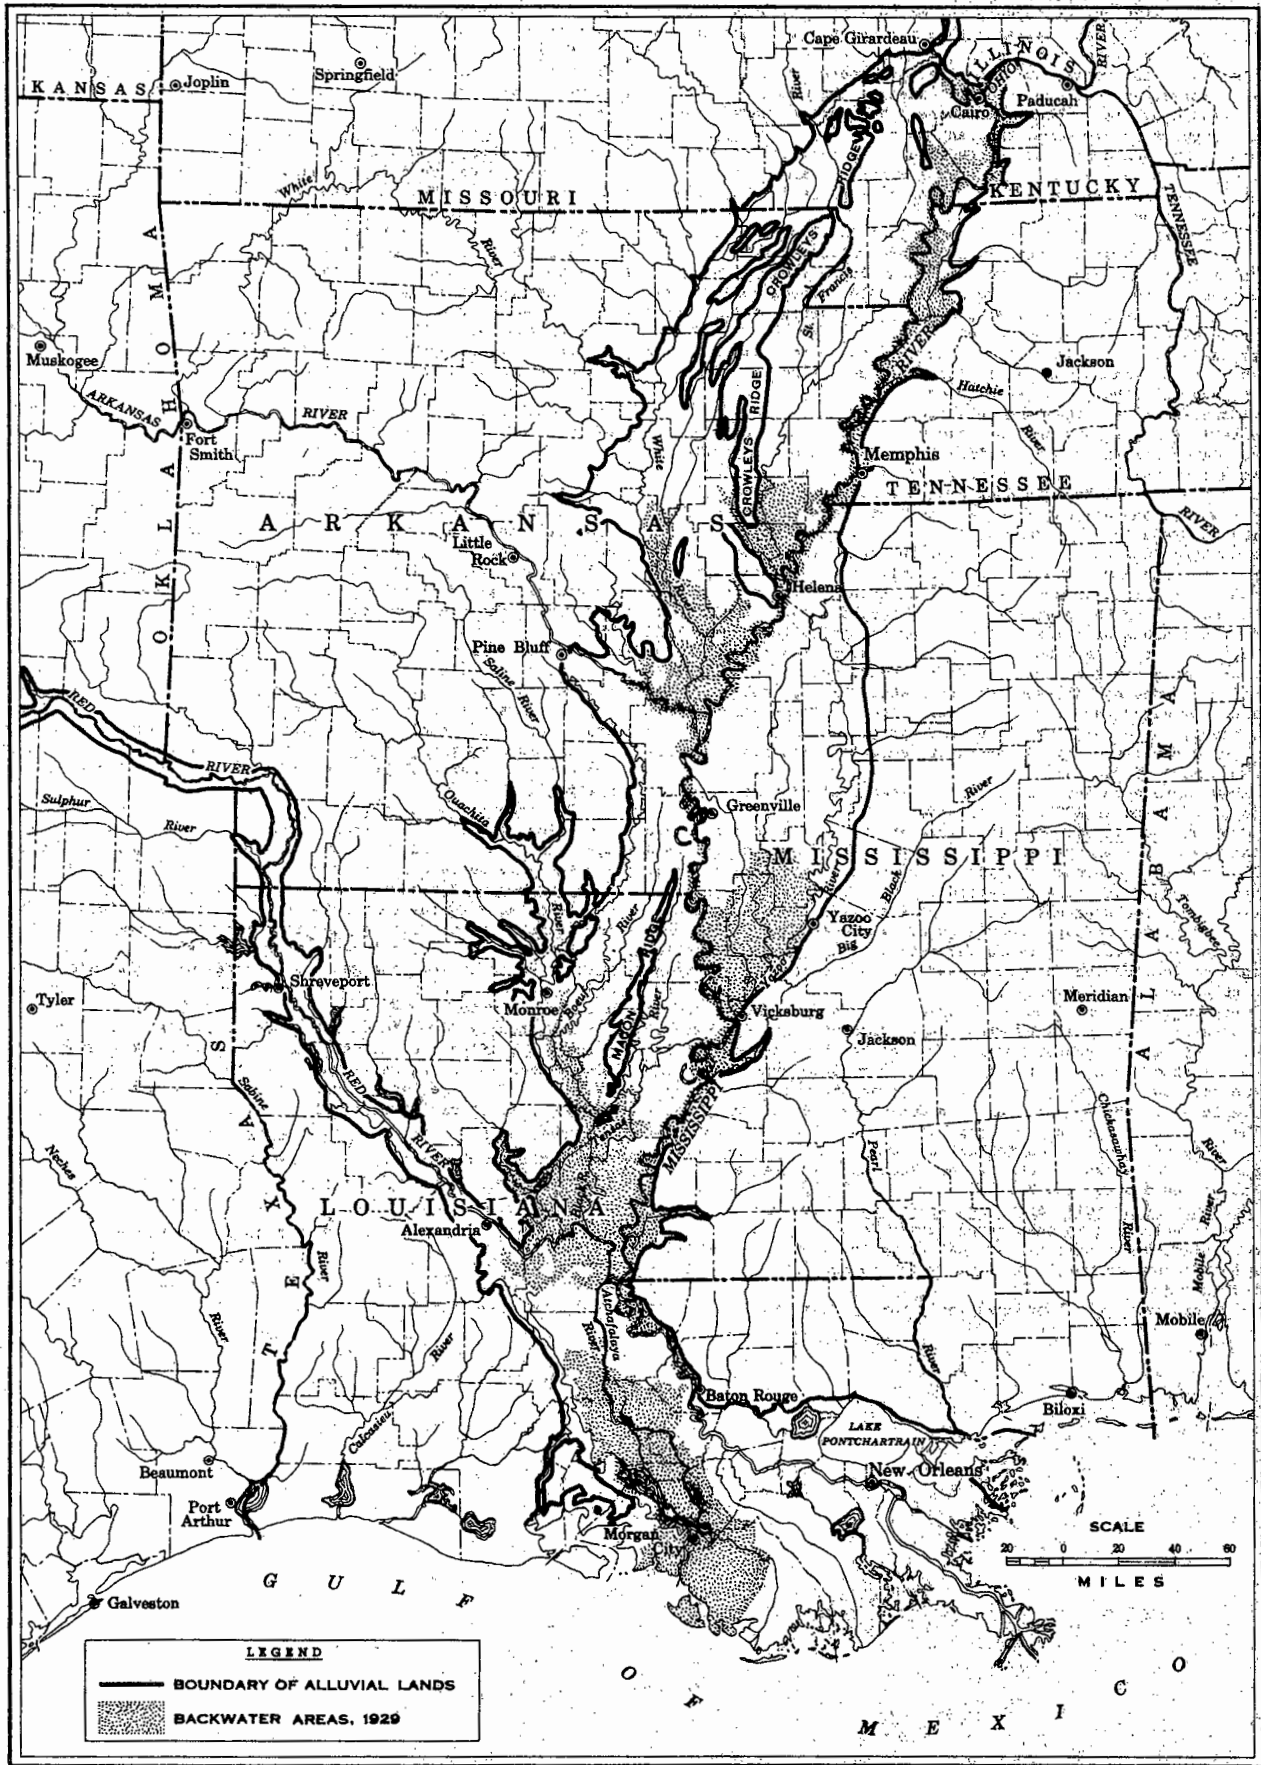

ALLUVIAL LANDS OF LOWER MISSISSIPPI VALLEY

LEGEND

— BOUNDARY OF ALLUVIAL LANDS

▨ BACKWATER AREAS, 1929

SCALE
0 20 40 60
MILES