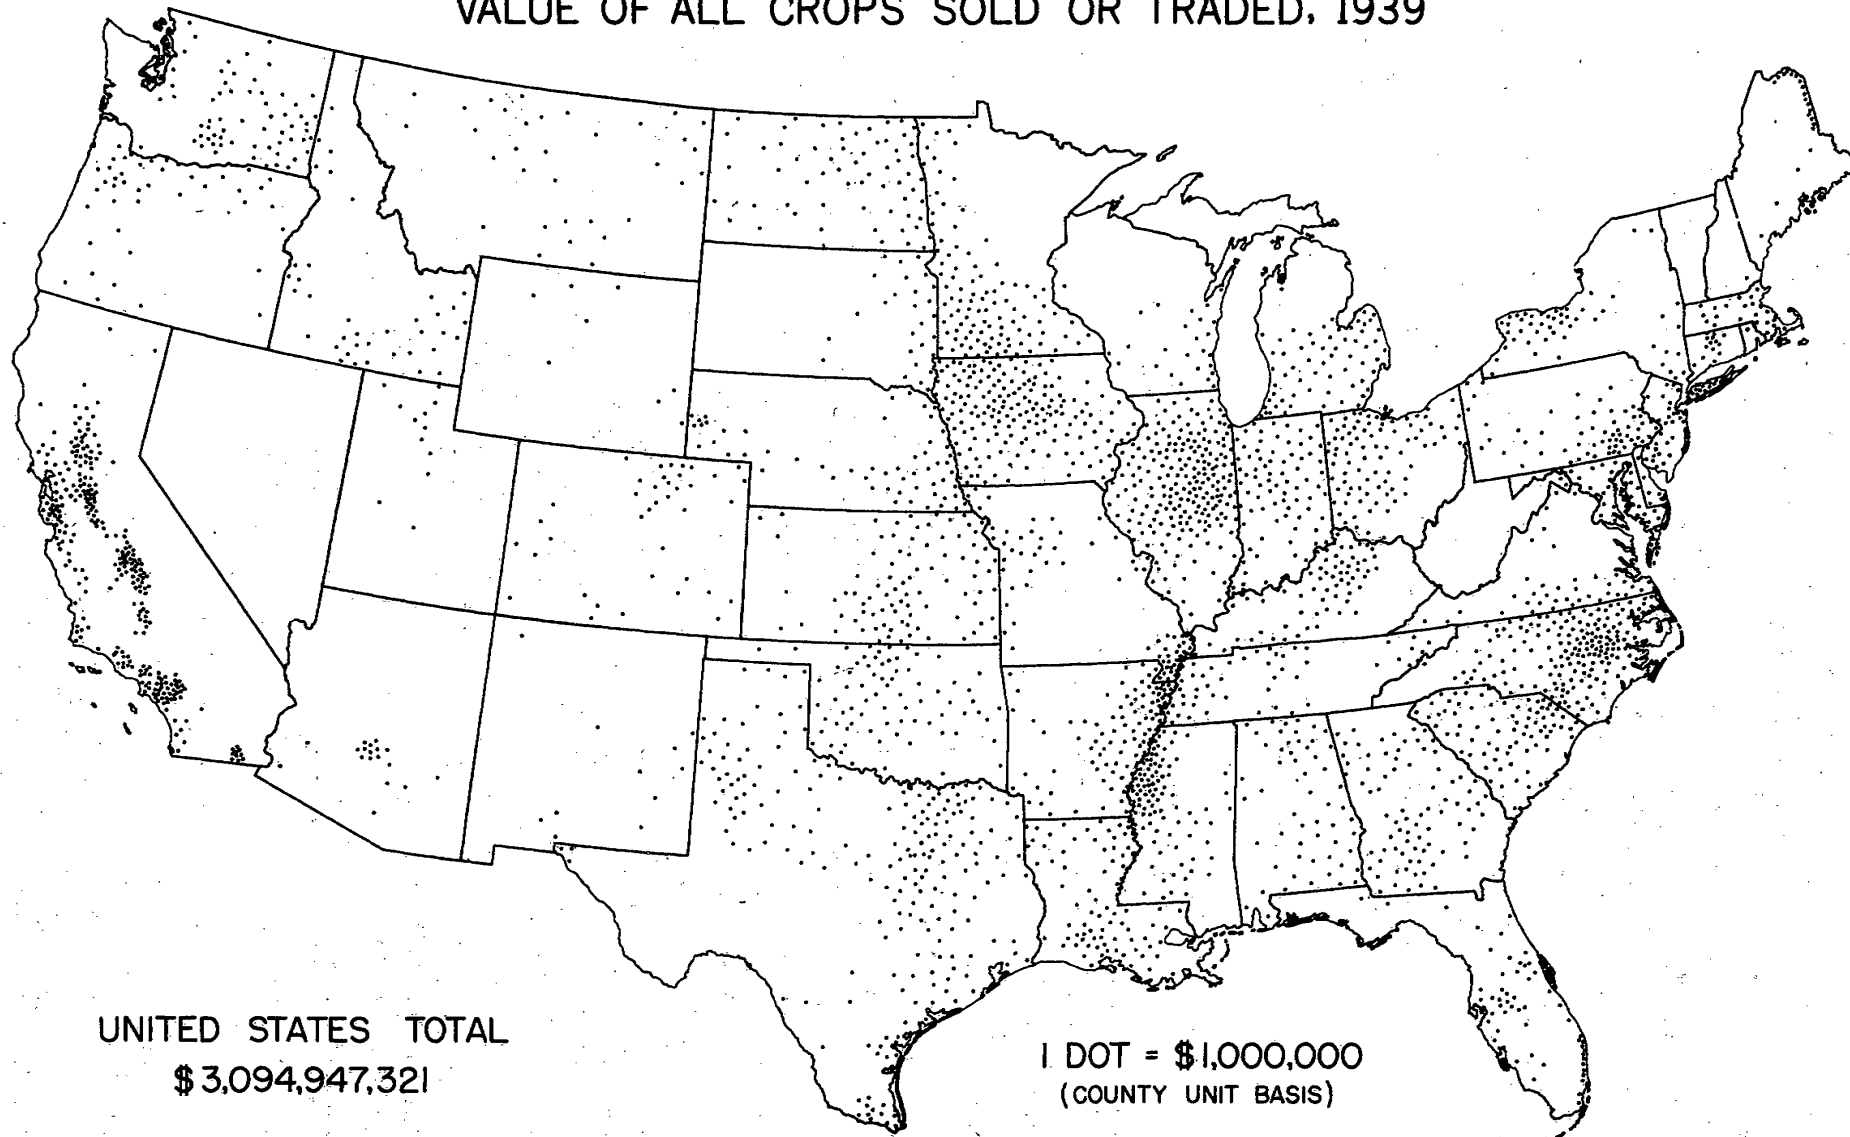

### VALUE OF ALL CROPS SOLD OR TRADED, 1939

UNITED STATES TOTAL  
\$3,094,947,321

1 DOT = \$1,000,000  
(COUNTY UNIT BASIS)

U. S. DEPARTMENT OF COMMERCE

BUREAU OF THE CENSUS