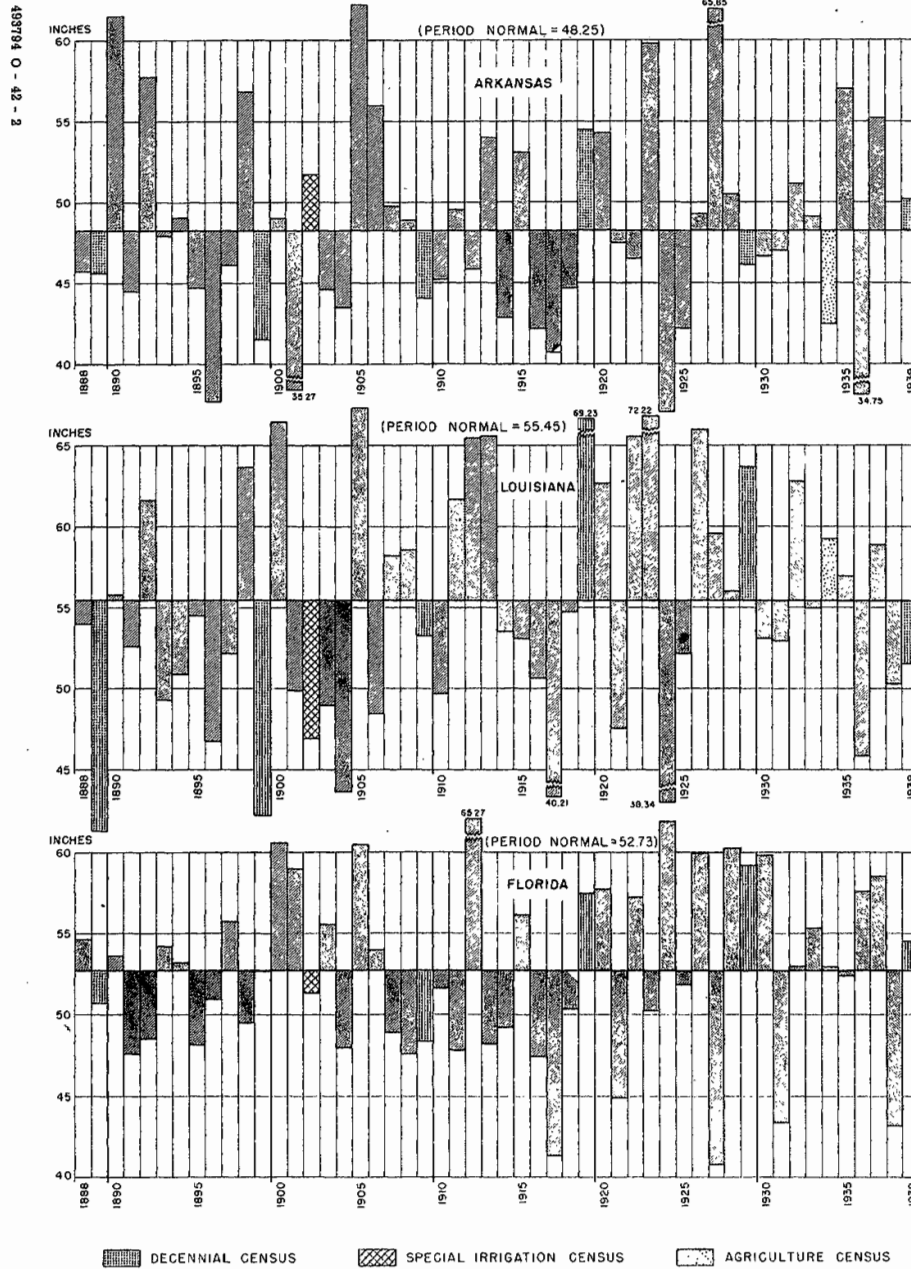

CHART I- ARKANSAS, LOUISIANA, AND FLORIDA

AVERAGE ANNUAL PRECIPITATION AND DEPARTURE FROM NORMAL 1888-1939

AVERAGE MONTHLY PRECIPITATION 1938 AND 1939

GENERAL DISCUSSION