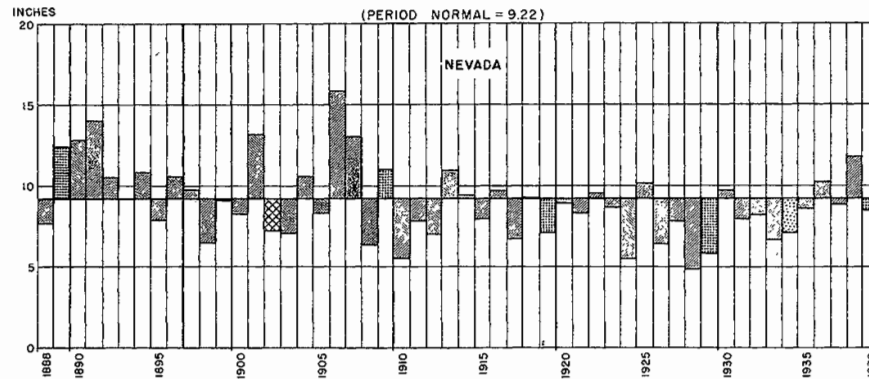

CHART VIII - IDAHO, NEVADA, AND CALIFORNIA

AVERAGE ANNUAL PRECIPITATION AND DEPARTURE FROM NORMAL 1888-1939

■ DECENNIAL CENSUS    ▨ SPECIAL IRRIGATION CENSUS    ▩ AGRICULTURE CENSUS

AVERAGE MONTHLY PRECIPITATION 1938 AND 1939