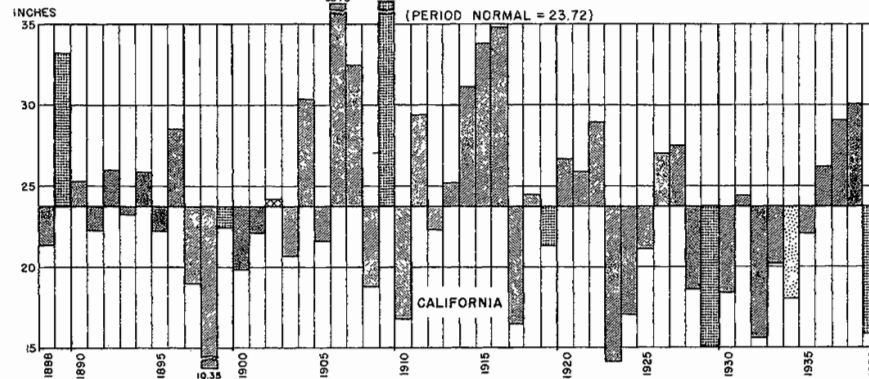

CHART VIII - IDAHO, NEVADA, AND CALIFORNIA

AVERAGE ANNUAL PRECIPITATION AND DEPARTURE FROM NORMAL 1888-1939

■ DECENNIAL CENSUS    ▨ SPECIAL IRRIGATION CENSUS    ▩ AGRICULTURE CENSUS

AVERAGE MONTHLY PRECIPITATION 1938 AND 1939