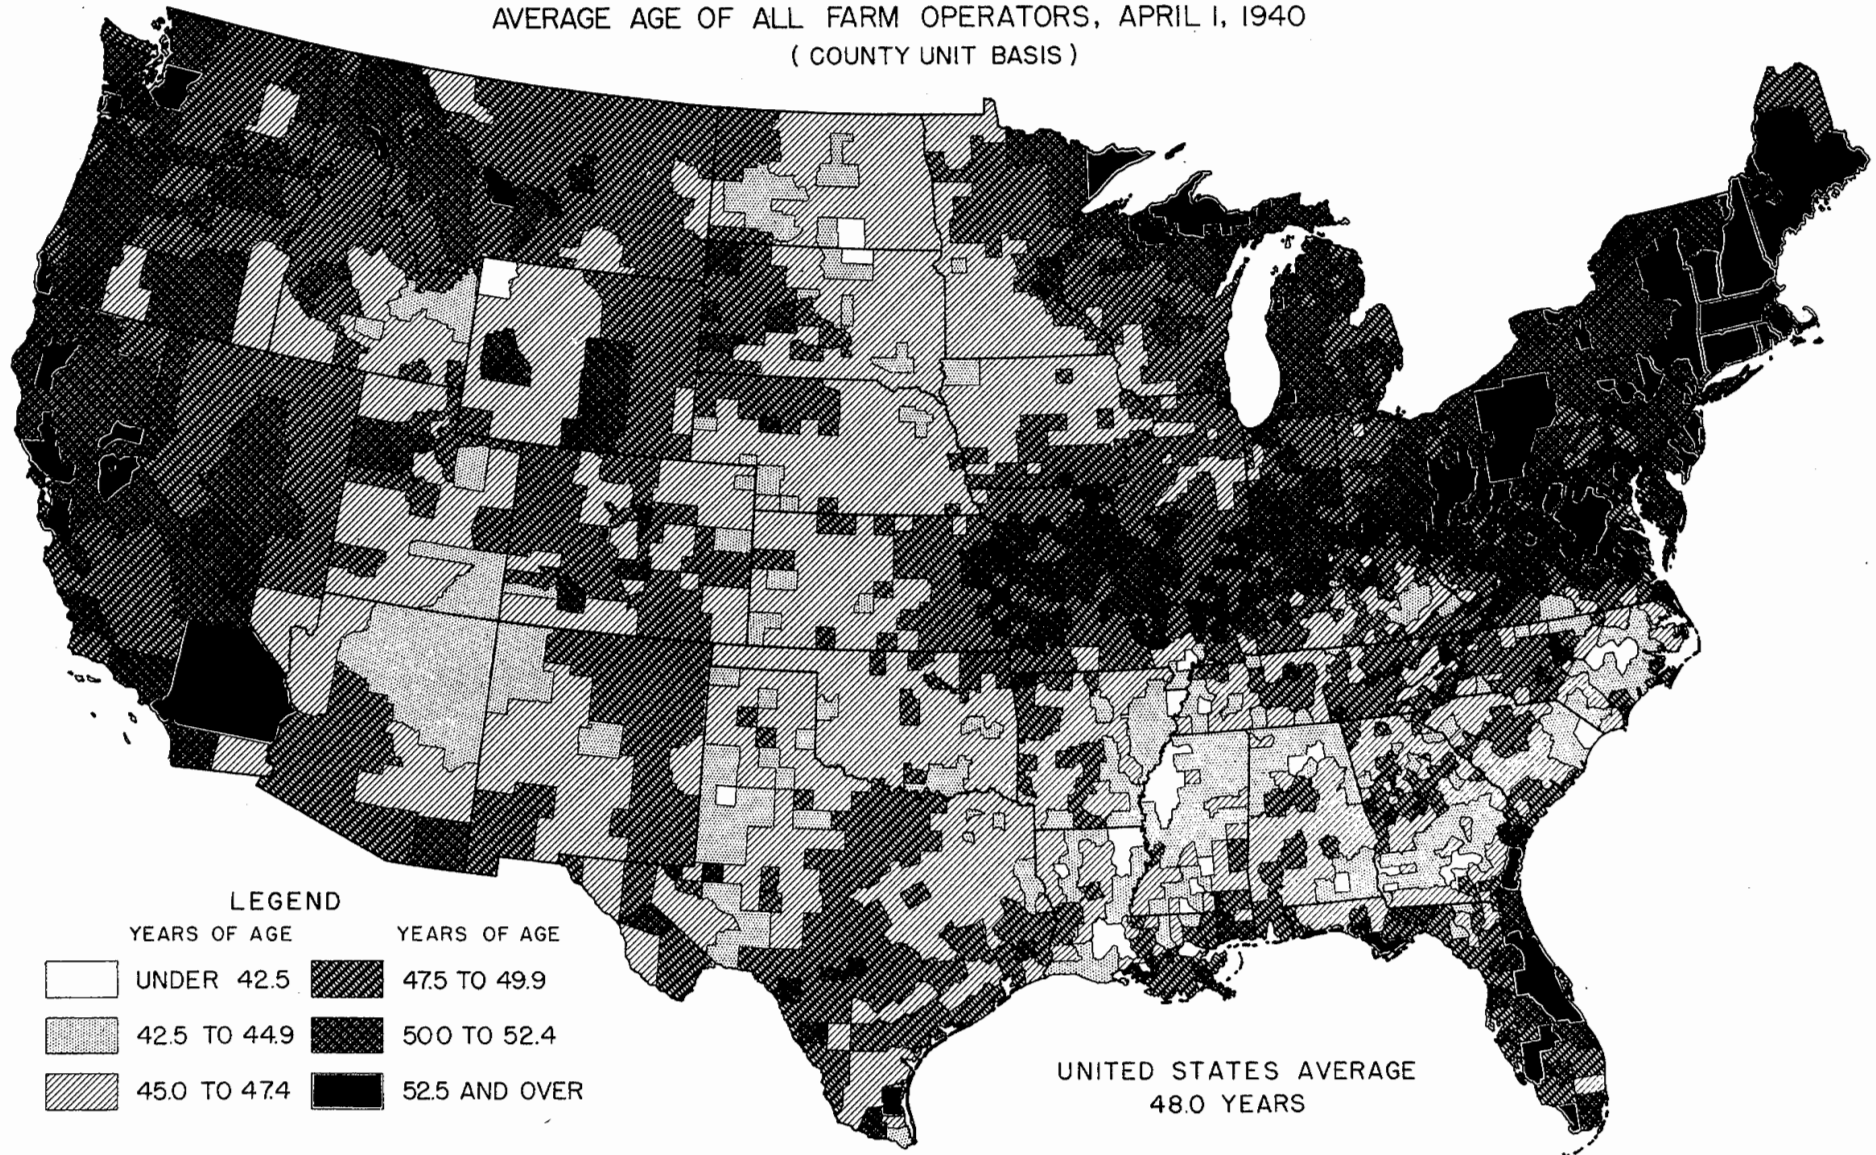

AVERAGE AGE OF ALL FARM OPERATORS, APRIL 1, 1940  
( COUNTY UNIT BASIS )

LEGEND

YEARS OF AGE		YEARS OF AGE	
	UNDER 42.5		47.5 TO 49.9
	42.5 TO 44.9		50.0 TO 52.4
	45.0 TO 47.4		52.5 AND OVER

UNITED STATES AVERAGE  
48.0 YEARS

U. S. DEPARTMENT OF COMMERCE

BUREAU OF THE CENSUS

WORK OFF FARM, AGE, AND YEARS ON FARM