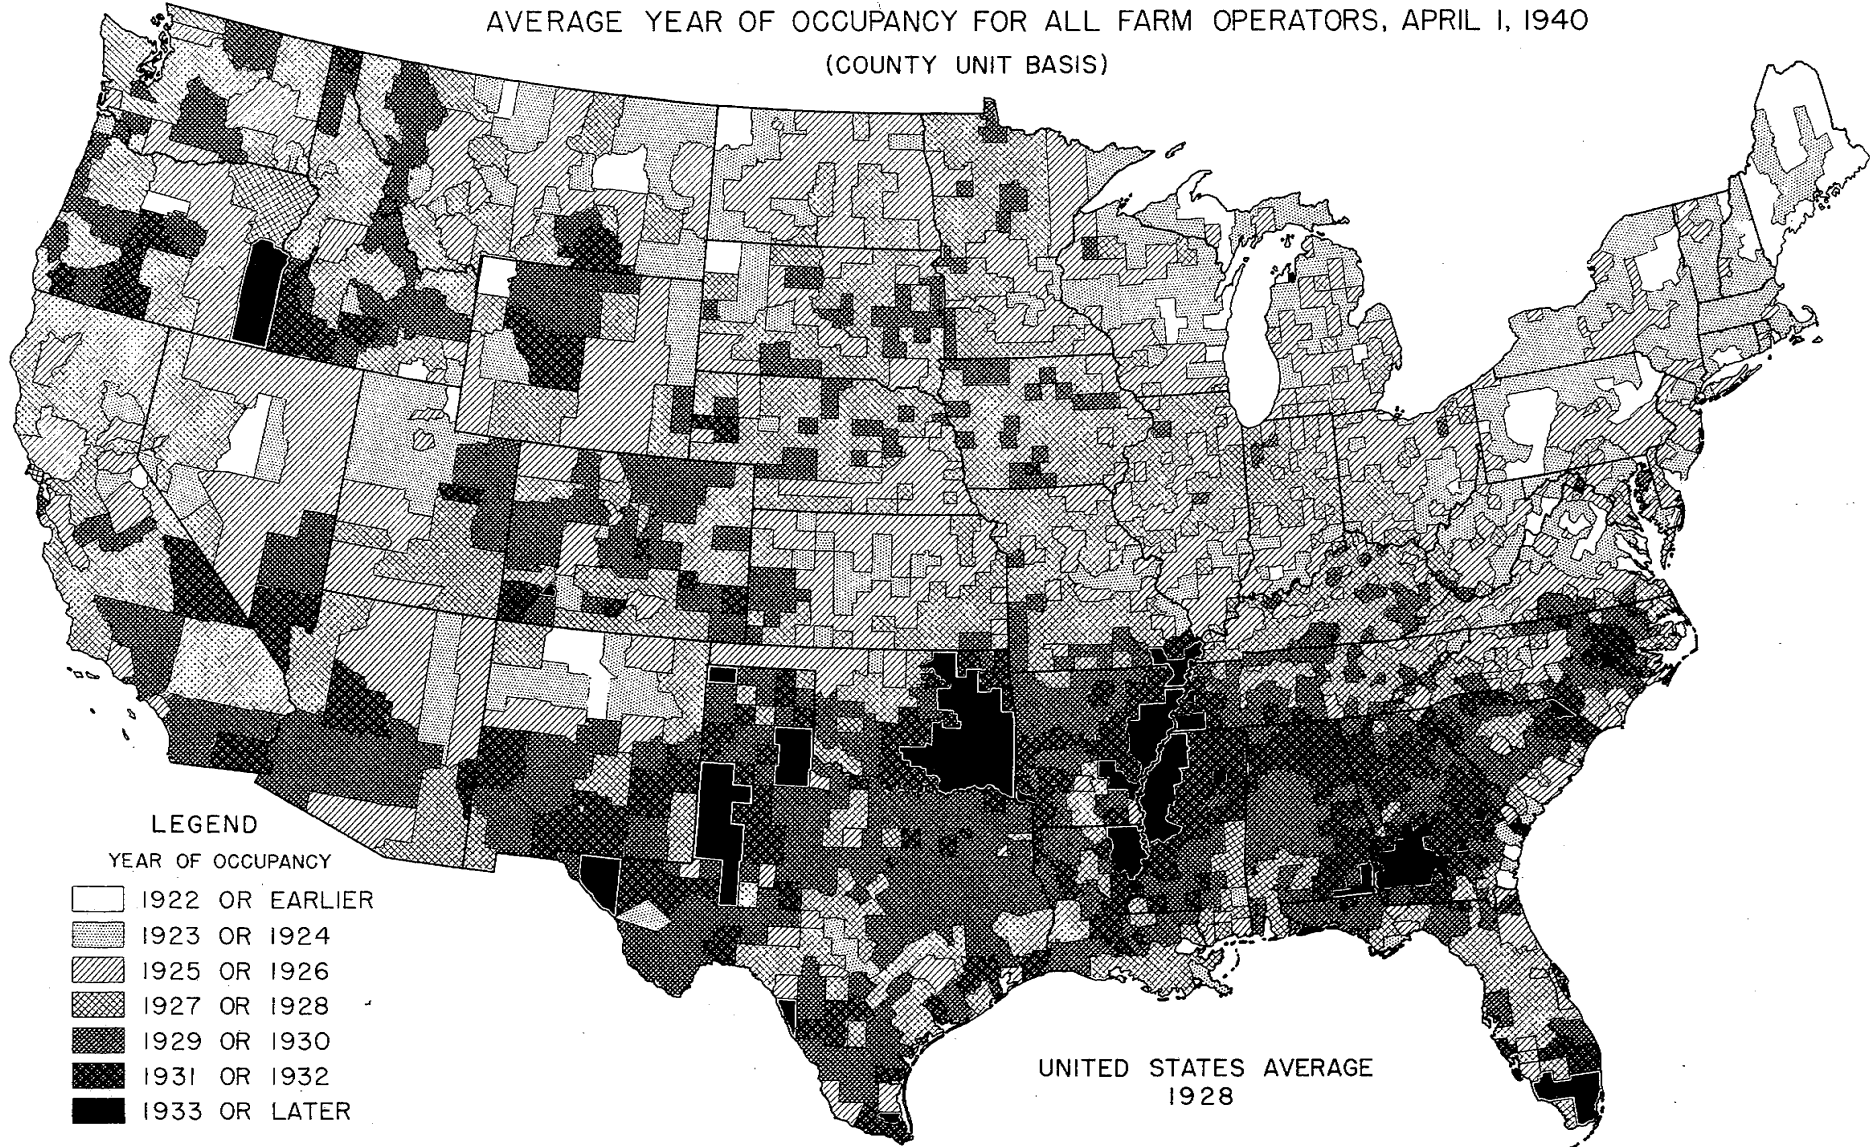

AVERAGE YEAR OF OCCUPANCY FOR ALL FARM OPERATORS, APRIL 1, 1940
(COUNTY UNIT BASIS)

LEGEND

YEAR OF OCCUPANCY

- 1922 OR EARLIER
- ▒ 1923 OR 1924
- ▓ 1925 OR 1926
- ▒ 1927 OR 1928
- ▓ 1929 OR 1930
- ▒ 1931 OR 1932
- 1933 OR LATER

UNITED STATES AVERAGE
1928