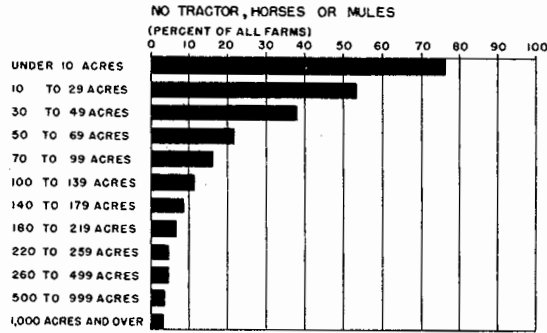

FARM WORK POWER

PERCENTAGE OF FARMS REPORTING SPECIFIED CLASSES OF WORK POWER, BY SIZE OF FARM, FOR THE UNITED STATES: 1945 CENSUS

AVERAGE NUMBER OF HORSES AND/OR MULES AND AVERAGE NUMBER OF TRACTORS PER FARM, BY CLASS OF WORK POWER, AND SIZE OF FARM, FOR THE UNITED STATES: 1945 CENSUS
NO TRACTOR AND ONE OR MORE HORSES AND/OR MULES

AVERAGE ACREAGE OF CROPLAND HARVESTED PER HORSE OR MULE AND PER TRACTOR PER FARM, BY CLASS OF WORK POWER, AND SIZE OF FARM, FOR THE UNITED STATES: 1945 CENSUS
NO TRACTOR AND ONE OR MORE HORSES AND/OR MULES