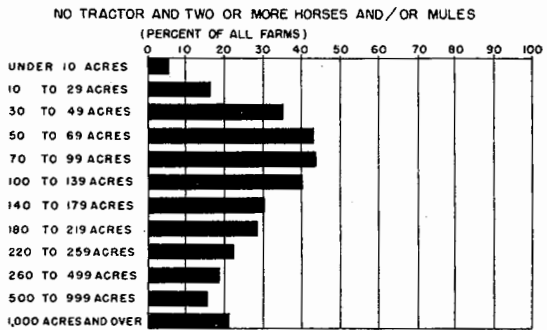

FARM WORK POWER

PERCENTAGE OF FARMS REPORTING SPECIFIED CLASSES OF WORK POWER, BY SIZE OF FARM, FOR THE UNITED STATES: 1945 CENSUS

AVERAGE NUMBER OF HORSES AND/OR MULES AND AVERAGE NUMBER OF TRACTORS PER FARM, BY CLASS OF WORK POWER, AND SIZE OF FARM, FOR THE UNITED STATES: 1945 CENSUS
NO TRACTOR AND ONE OR MORE HORSES AND/OR MULES

AVERAGE ACREAGE OF CROPLAND HARVESTED PER HORSE OR MULE AND PER TRACTOR PER FARM, BY CLASS OF WORK POWER, AND SIZE OF FARM, FOR THE UNITED STATES: 1945 CENSUS
NO TRACTOR AND ONE OR MORE HORSES AND/OR MULES