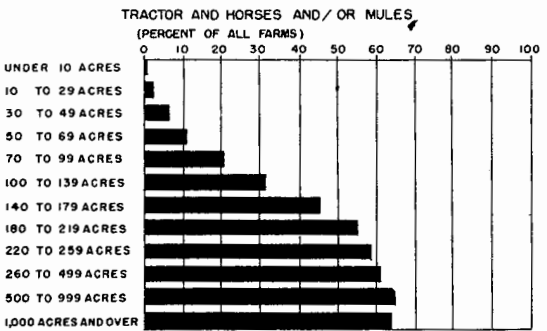

FARM WORK POWER

PERCENTAGE OF FARMS REPORTING SPECIFIED CLASSES OF WORK POWER, BY SIZE OF FARM, FOR THE UNITED STATES: 1945 CENSUS

AVERAGE NUMBER OF HORSES AND/OR MULES AND AVERAGE NUMBER OF TRACTORS PER FARM, BY CLASS OF WORK POWER, AND SIZE OF FARM, FOR THE UNITED STATES: 1945 CENSUS
NO TRACTOR AND ONE OR MORE HORSES AND/OR MULES

AVERAGE ACREAGE OF CROPLAND HARVESTED PER HORSE OR MULE AND PER TRACTOR PER FARM, BY CLASS OF WORK POWER, AND SIZE OF FARM, FOR THE UNITED STATES: 1945 CENSUS
NO TRACTOR AND ONE OR MORE HORSES AND/OR MULES