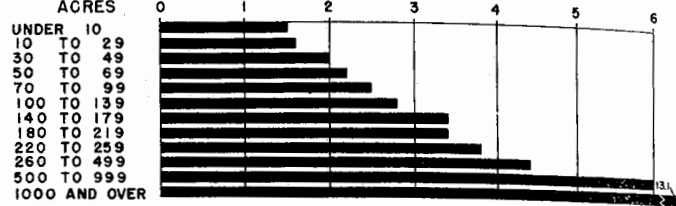

FARM WORK POWER

PERCENTAGE OF FARMS REPORTING SPECIFIED CLASSES OF WORK POWER, BY SIZE OF FARM, FOR THE UNITED STATES: 1945 CENSUS

AVERAGE NUMBER OF HORSES AND/OR MULES AND AVERAGE NUMBER OF TRACTORS PER FARM, BY CLASS OF WORK POWER, AND SIZE OF FARM, FOR THE UNITED STATES: 1945 CENSUS
NO TRACTOR AND ONE OR MORE HORSES AND/OR MULES

AVERAGE ACREAGE OF CROPLAND HARVESTED PER HORSE OR MULE AND PER TRACTOR PER FARM, BY CLASS OF WORK POWER, AND SIZE OF FARM, FOR THE UNITED STATES: 1945 CENSUS
NO TRACTOR AND ONE OR MORE HORSES AND/OR MULES