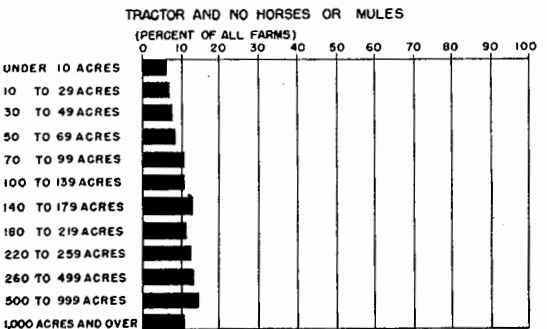

FARM WORK POWER

PERCENTAGE OF FARMS REPORTING SPECIFIED CLASSES OF WORK POWER, BY SIZE OF FARM, FOR THE UNITED STATES: 1945 CENSUS

AVERAGE NUMBER OF HORSES AND/OR MULES AND AVERAGE NUMBER OF TRACTORS PER FARM, BY CLASS OF WORK POWER, AND SIZE OF FARM, FOR THE UNITED STATES: 1945 CENSUS
NO TRACTOR AND ONE OR MORE HORSES AND/OR MULES

AVERAGE ACREAGE OF CROPLAND HARVESTED PER HORSE OR MULE AND PER TRACTOR PER FARM, BY CLASS OF WORK POWER, AND SIZE OF FARM, FOR THE UNITED STATES: 1945 CENSUS
NO TRACTOR AND ONE OR MORE HORSES AND/OR MULES