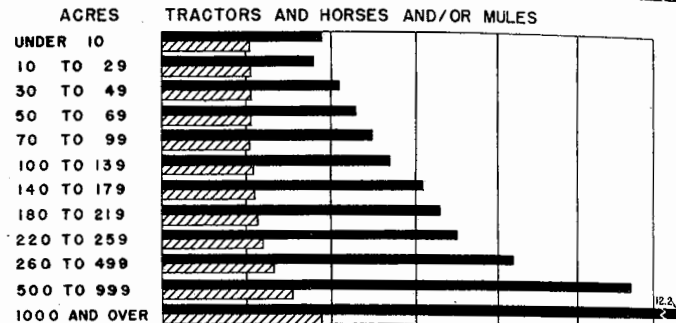

FARM WORK POWER

PERCENTAGE OF FARMS REPORTING SPECIFIED CLASSES OF WORK POWER, BY SIZE OF FARM, FOR THE UNITED STATES: 1945 CENSUS

AVERAGE NUMBER OF HORSES AND/OR MULES AND AVERAGE NUMBER OF TRACTORS PER FARM, BY CLASS OF WORK POWER, AND SIZE OF FARM, FOR THE UNITED STATES: 1945 CENSUS
NO TRACTOR AND ONE OR MORE HORSES AND/OR MULES

AVERAGE ACREAGE OF CROPLAND HARVESTED PER HORSE OR MULE AND PER TRACTOR PER FARM, BY CLASS OF WORK POWER, AND SIZE OF FARM, FOR THE UNITED STATES: 1945 CENSUS
NO TRACTOR AND ONE OR MORE HORSES AND/OR MULES