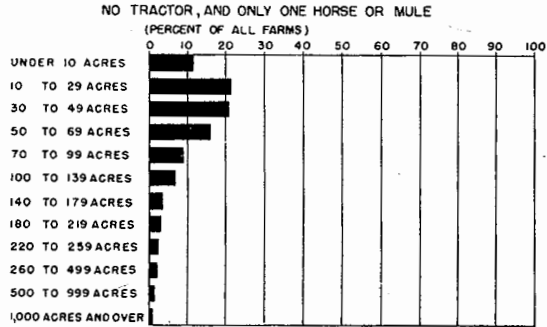

FARM WORK POWER

PERCENTAGE OF FARMS REPORTING SPECIFIED CLASSES OF WORK POWER, BY SIZE OF FARM, FOR THE UNITED STATES: 1945 CENSUS

AVERAGE NUMBER OF HORSES AND/OR MULES AND AVERAGE NUMBER OF TRACTORS PER FARM, BY CLASS OF WORK POWER, AND SIZE OF FARM, FOR THE UNITED STATES: 1945 CENSUS
NO TRACTOR AND ONE OR MORE HORSES AND/OR MULES

AVERAGE ACREAGE OF CROPLAND HARVESTED PER HORSE OR MULE AND PER TRACTOR PER FARM, BY CLASS OF WORK POWER, AND SIZE OF FARM, FOR THE UNITED STATES: 1945 CENSUS
NO TRACTOR AND ONE OR MORE HORSES AND/OR MULES