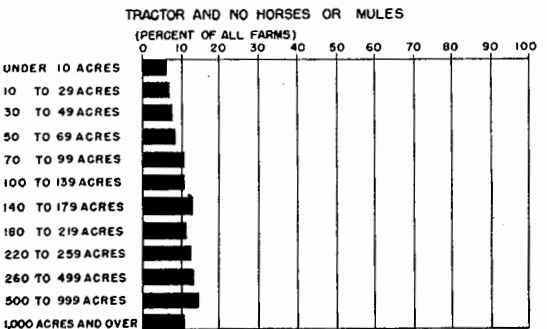

FARM WORK POWER

PERCENTAGE OF FARMS REPORTING SPECIFIED CLASSES OF WORK POWER, BY SIZE OF FARM, FOR THE UNITED STATES: 1945 CENSUS

AVERAGE NUMBER OF HORSES AND/OR MULES AND AVERAGE NUMBER OF TRACTORS PER FARM, BY CLASS OF WORK POWER, AND SIZE OF FARM, FOR THE UNITED STATES: 1945 CENSUS

AVERAGE ACREAGE OF CROPLAND HARVESTED PER HORSE OR MULE AND PER TRACTOR PER FARM, BY CLASS OF WORK POWER, AND SIZE OF FARM, FOR THE UNITED STATES: 1945 CENSUS