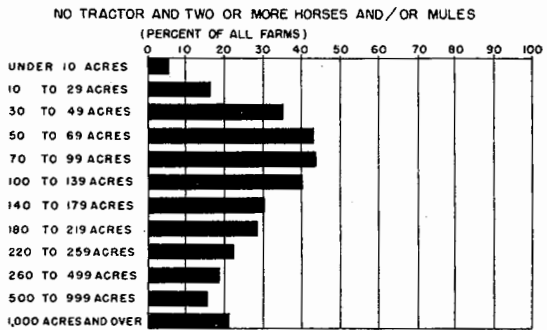

FARM WORK POWER

PERCENTAGE OF FARMS REPORTING SPECIFIED CLASSES OF WORK POWER, BY SIZE OF FARM, FOR THE UNITED STATES: 1945 CENSUS

AVERAGE NUMBER OF HORSES AND/OR MULES AND AVERAGE NUMBER OF TRACTORS PER FARM, BY CLASS OF WORK POWER, AND SIZE OF FARM, FOR THE UNITED STATES: 1945 CENSUS

AVERAGE ACREAGE OF CROPLAND HARVESTED PER HORSE OR MULE AND PER TRACTOR PER FARM, BY CLASS OF WORK POWER, AND SIZE OF FARM, FOR THE UNITED STATES: 1945 CENSUS