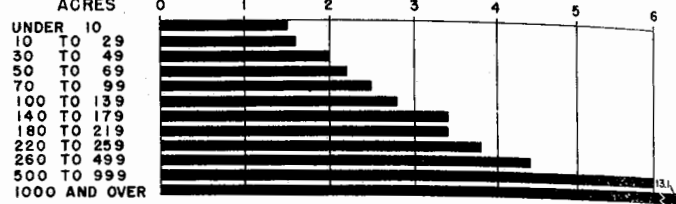

FARM WORK POWER

PERCENTAGE OF FARMS REPORTING SPECIFIED CLASSES OF WORK POWER, BY SIZE OF FARM, FOR THE UNITED STATES: 1945 CENSUS

AVERAGE NUMBER OF HORSES AND/OR MULES AND AVERAGE NUMBER OF TRACTORS PER FARM, BY CLASS OF WORK POWER, AND SIZE OF FARM, FOR THE UNITED STATES: 1945 CENSUS

AVERAGE ACREAGE OF CROPLAND HARVESTED PER HORSE OR MULE AND PER TRACTOR PER FARM, BY CLASS OF WORK POWER, AND SIZE OF FARM, FOR THE UNITED STATES: 1945 CENSUS