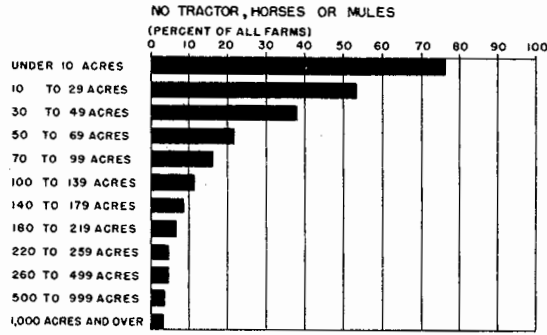

FARM WORK POWER

PERCENTAGE OF FARMS REPORTING SPECIFIED CLASSES OF WORK POWER, BY SIZE OF FARM, FOR THE UNITED STATES: 1945 CENSUS

AVERAGE NUMBER OF HORSES AND/OR MULES AND AVERAGE NUMBER OF TRACTORS PER FARM, BY CLASS OF WORK POWER, AND SIZE OF FARM, FOR THE UNITED STATES: 1945 CENSUS

AVERAGE ACREAGE OF CROPLAND HARVESTED PER HORSE OR MULE AND PER TRACTOR PER FARM, BY CLASS OF WORK POWER, AND SIZE OF FARM, FOR THE UNITED STATES: 1945 CENSUS