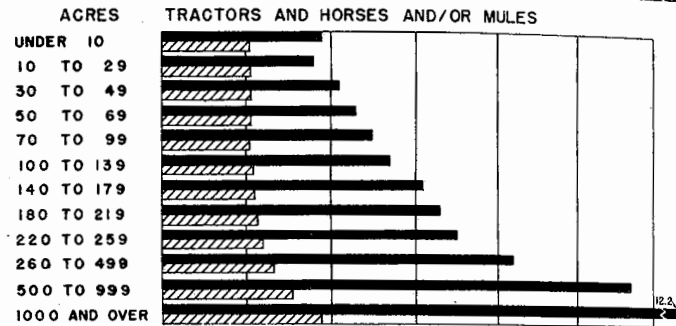

FARM WORK POWER

PERCENTAGE OF FARMS REPORTING SPECIFIED CLASSES OF WORK POWER, BY SIZE OF FARM, FOR THE UNITED STATES: 1945 CENSUS

AVERAGE NUMBER OF HORSES AND/OR MULES AND AVERAGE NUMBER OF TRACTORS PER FARM, BY CLASS OF WORK POWER, AND SIZE OF FARM, FOR THE UNITED STATES: 1945 CENSUS

AVERAGE ACREAGE OF CROPLAND HARVESTED PER HORSE OR MULE AND PER TRACTOR PER FARM, BY CLASS OF WORK POWER, AND SIZE OF FARM, FOR THE UNITED STATES: 1945 CENSUS