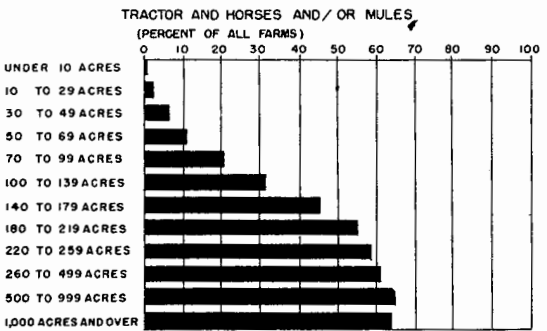

FARM WORK POWER

PERCENTAGE OF FARMS REPORTING SPECIFIED CLASSES OF WORK POWER, BY SIZE OF FARM, FOR THE UNITED STATES: 1945 CENSUS

AVERAGE NUMBER OF HORSES AND/OR MULES AND AVERAGE NUMBER OF TRACTORS PER FARM, BY CLASS OF WORK POWER, AND SIZE OF FARM, FOR THE UNITED STATES: 1945 CENSUS

AVERAGE ACREAGE OF CROPLAND HARVESTED PER HORSE OR MULE AND PER TRACTOR PER FARM, BY CLASS OF WORK POWER, AND SIZE OF FARM, FOR THE UNITED STATES: 1945 CENSUS