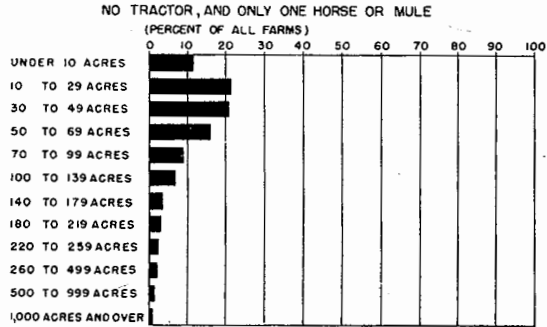

FARM WORK POWER

PERCENTAGE OF FARMS REPORTING SPECIFIED CLASSES OF WORK POWER, BY SIZE OF FARM, FOR THE UNITED STATES: 1945 CENSUS

AVERAGE NUMBER OF HORSES AND/OR MULES AND AVERAGE NUMBER OF TRACTORS PER FARM, BY CLASS OF WORK POWER, AND SIZE OF FARM, FOR THE UNITED STATES: 1945 CENSUS

AVERAGE ACREAGE OF CROPLAND HARVESTED PER HORSE OR MULE AND PER TRACTOR PER FARM, BY CLASS OF WORK POWER, AND SIZE OF FARM, FOR THE UNITED STATES: 1945 CENSUS