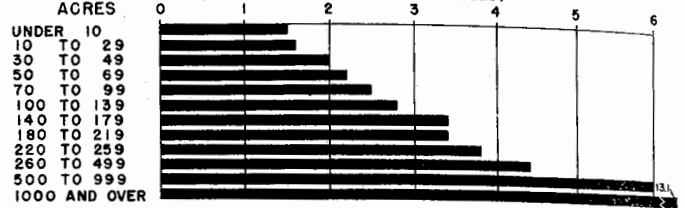

FARM WORK POWER

PERCENTAGE OF FARMS REPORTING SPECIFIED CLASSES OF WORK POWER, BY SIZE OF FARM, FOR THE UNITED STATES: 1945 CENSUS

AVERAGE NUMBER OF HORSES AND/OR MULES AND AVERAGE NUMBER OF TRACTORS PER FARM, BY CLASS OF WORK POWER, AND SIZE OF FARM, FOR THE UNITED STATES: 1945 CENSUS

AVERAGE ACREAGE OF CROPLAND HARVESTED PER HORSE OR MULE AND PER TRACTOR PER FARM, BY CLASS OF WORK POWER, AND SIZE OF FARM, FOR THE UNITED STATES: 1945 CENSUS