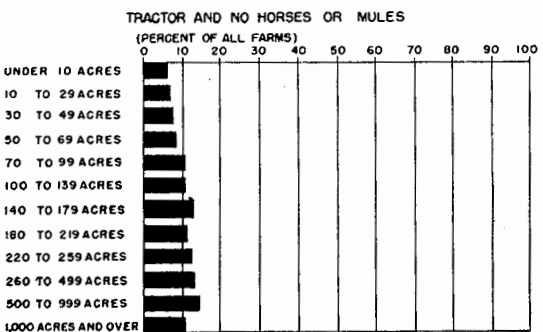

FARM WORK POWER

PERCENTAGE OF FARMS REPORTING SPECIFIED CLASSES OF WORK POWER, BY SIZE OF FARM, FOR THE UNITED STATES: 1945 CENSUS

AVERAGE NUMBER OF HORSES AND/OR MULES AND AVERAGE NUMBER OF TRACTORS PER FARM, BY CLASS OF WORK POWER, AND SIZE OF FARM, FOR THE UNITED STATES: 1945 CENSUS

AVERAGE ACREAGE OF CROPLAND HARVESTED PER HORSE OR MULE AND PER TRACTOR PER FARM, BY CLASS OF WORK POWER, AND SIZE OF FARM, FOR THE UNITED STATES: 1945 CENSUS