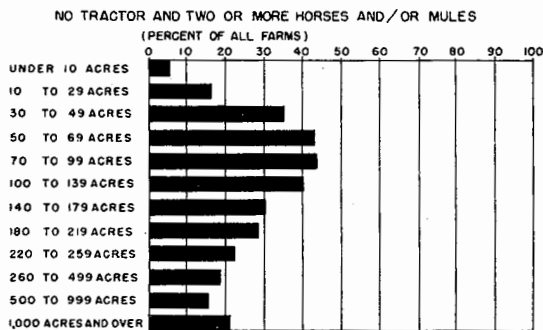

FARM WORK POWER

PERCENTAGE OF FARMS REPORTING SPECIFIED CLASSES OF WORK POWER, BY SIZE OF FARM, FOR THE UNITED STATES: 1945 CENSUS

AVERAGE NUMBER OF HORSES AND/OR MULES AND AVERAGE NUMBER OF TRACTORS PER FARM, BY CLASS OF WORK POWER, AND SIZE OF FARM, FOR THE UNITED STATES: 1945 CENSUS

AVERAGE ACREAGE OF CROPLAND HARVESTED PER HORSE OR MULE AND PER TRACTOR PER FARM, BY CLASS OF WORK POWER, AND SIZE OF FARM, FOR THE UNITED STATES: 1945 CENSUS