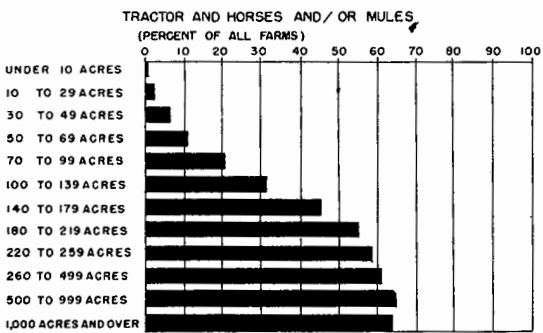

FARM WORK POWER

PERCENTAGE OF FARMS REPORTING SPECIFIED CLASSES OF WORK POWER, BY SIZE OF FARM, FOR THE UNITED STATES: 1945 CENSUS

AVERAGE NUMBER OF HORSES AND/OR MULES AND AVERAGE NUMBER OF TRACTORS PER FARM, BY CLASS OF WORK POWER, AND SIZE OF FARM, FOR THE UNITED STATES: 1945 CENSUS

AVERAGE ACREAGE OF CROPLAND HARVESTED PER HORSE OR MULE AND PER TRACTOR PER FARM, BY CLASS OF WORK POWER, AND SIZE OF FARM, FOR THE UNITED STATES: 1945 CENSUS