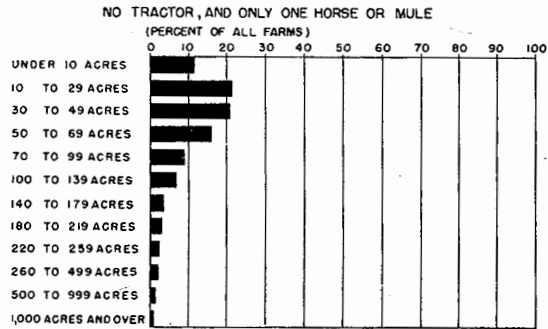

FARM WORK POWER

PERCENTAGE OF FARMS REPORTING SPECIFIED CLASSES OF WORK POWER, BY SIZE OF FARM, FOR THE UNITED STATES: 1945 CENSUS

AVERAGE NUMBER OF HORSES AND/OR MULES AND AVERAGE NUMBER OF TRACTORS PER FARM, BY CLASS OF WORK POWER, AND SIZE OF FARM, FOR THE UNITED STATES: 1945 CENSUS

AVERAGE ACREAGE OF CROPLAND HARVESTED PER HORSE OR MULE AND PER TRACTOR PER FARM, BY CLASS OF WORK POWER, AND SIZE OF FARM, FOR THE UNITED STATES: 1945 CENSUS