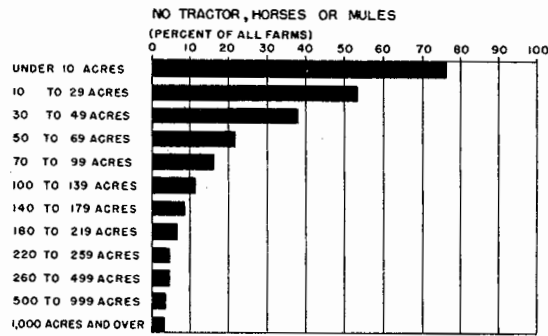

FARM WORK POWER

PERCENTAGE OF FARMS REPORTING SPECIFIED CLASSES OF WORK POWER, BY SIZE OF FARM, FOR THE UNITED STATES: 1945 CENSUS

AVERAGE NUMBER OF HORSES AND/OR MULES AND AVERAGE NUMBER OF TRACTORS PER FARM, BY CLASS OF WORK POWER, AND SIZE OF FARM, FOR THE UNITED STATES: 1945 CENSUS

AVERAGE ACREAGE OF CROPLAND HARVESTED PER HORSE OR MULE AND PER TRACTOR PER FARM, BY CLASS OF WORK POWER, AND SIZE OF FARM, FOR THE UNITED STATES: 1945 CENSUS