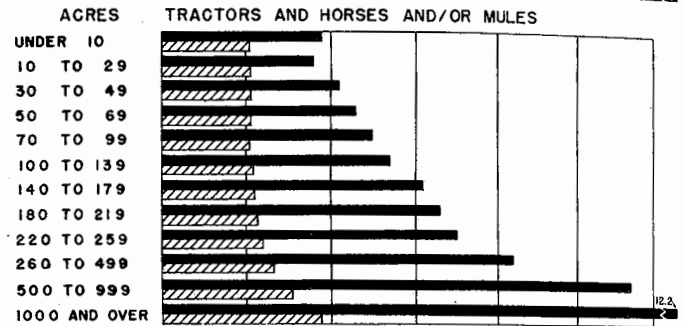

FARM WORK POWER

PERCENTAGE OF FARMS REPORTING SPECIFIED CLASSES OF WORK POWER, BY SIZE OF FARM, FOR THE UNITED STATES: 1945 CENSUS

AVERAGE NUMBER OF HORSES AND/OR MULES AND AVERAGE NUMBER OF TRACTORS PER FARM, BY CLASS OF WORK POWER, AND SIZE OF FARM, FOR THE UNITED STATES: 1945 CENSUS

AVERAGE ACREAGE OF CROPLAND HARVESTED PER HORSE OR MULE AND PER TRACTOR PER FARM, BY CLASS OF WORK POWER, AND SIZE OF FARM, FOR THE UNITED STATES: 1945 CENSUS