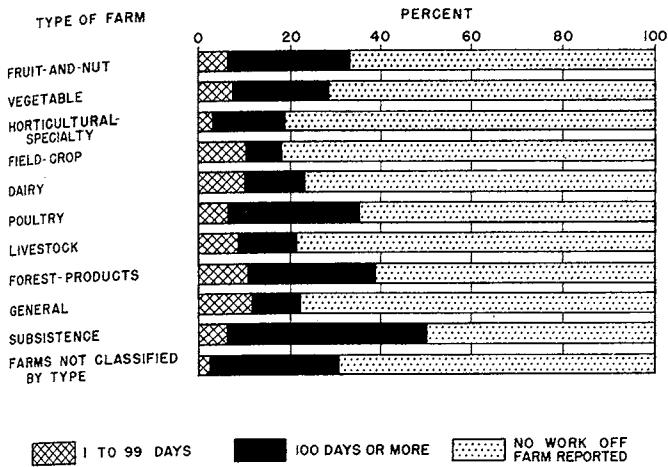

BY TYPE OF FARM

PERCENT DISTRIBUTION OF FARM OPERATORS REPORTING DAYS WORKED OFF FARM BY TYPE OF FARM FOR THE UNITED STATES, 1944

PERCENT DISTRIBUTION OF FARMS BY SIZE OF FARM FOR EACH TYPE OF FARM FOR THE UNITED STATES: 1945 CENSUS

PERCENT DISTRIBUTION OF FARMS BY TENURE FOR EACH TYPE OF FARM FOR THE UNITED STATES: 1945 CENSUS

PERCENT DISTRIBUTION OF FARMS BY VALUE-OF-PRODUCTS GROUPS, FOR EACH TYPE OF FARM FOR THE UNITED STATES: 1944