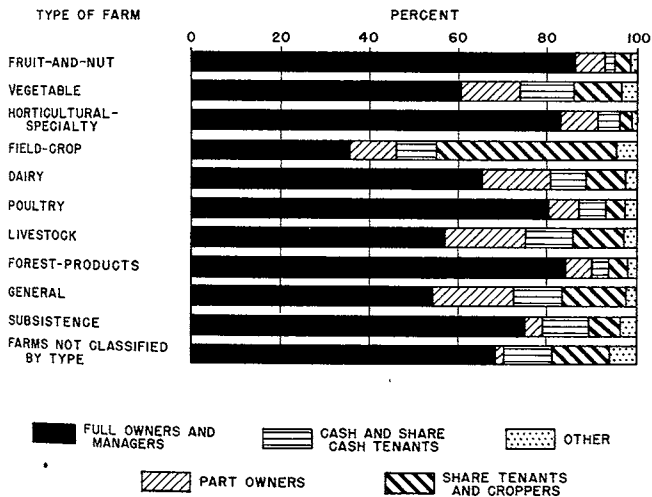

BY TYPE OF FARM

PERCENT DISTRIBUTION OF FARM OPERATORS REPORTING DAYS WORKED OFF FARM BY TYPE OF FARM FOR THE UNITED STATES, 1944

PERCENT DISTRIBUTION OF FARMS BY SIZE OF FARM FOR EACH TYPE OF FARM FOR THE UNITED STATES: 1945 CENSUS

PERCENT DISTRIBUTION OF FARMS BY TENURE FOR EACH TYPE OF FARM FOR THE UNITED STATES: 1945 CENSUS

PERCENT DISTRIBUTION OF FARMS BY VALUE-OF-PRODUCTS GROUPS, FOR EACH TYPE OF FARM FOR THE UNITED STATES: 1944