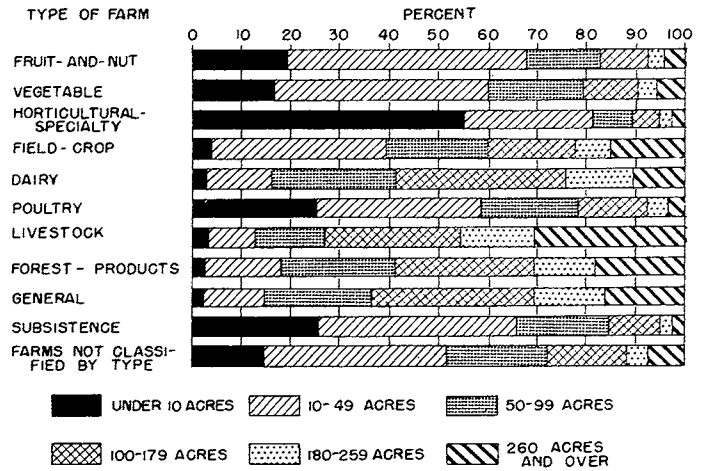

BY TYPE OF FARM

PERCENT DISTRIBUTION OF FARM OPERATORS REPORTING DAYS WORKED OFF FARM BY TYPE OF FARM FOR THE UNITED STATES, 1944

PERCENT DISTRIBUTION OF FARMS BY SIZE OF FARM FOR EACH TYPE OF FARM FOR THE UNITED STATES: 1945 CENSUS

PERCENT DISTRIBUTION OF FARMS BY TENURE FOR EACH TYPE OF FARM FOR THE UNITED STATES: 1945 CENSUS

PERCENT DISTRIBUTION OF FARMS BY VALUE-OF-PRODUCTS GROUPS, FOR EACH TYPE OF FARM FOR THE UNITED STATES: 1944