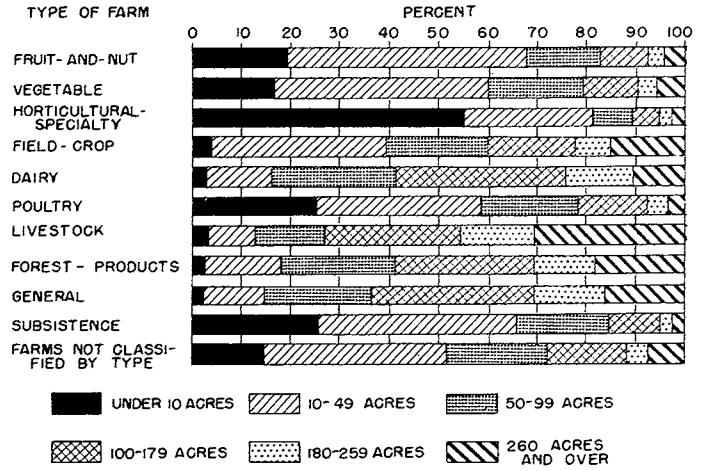

BY TYPE OF FARM

PERCENT DISTRIBUTION OF FARM OPERATORS REPORTING DAYS WORKED OFF FARM BY TYPE OF FARM FOR THE UNITED STATES, 1944

PERCENT DISTRIBUTION OF FARMS BY SIZE OF FARM FOR EACH TYPE OF FARM FOR THE UNITED STATES: 1945 CENSUS

PERCENT DISTRIBUTION OF FARMS BY TENURE FOR EACH TYPE OF FARM FOR THE UNITED STATES: 1945 CENSUS

PERCENT DISTRIBUTION OF FARMS BY VALUE-OF-PRODUCTS GROUPS, FOR EACH TYPE OF FARM FOR THE UNITED STATES: 1944