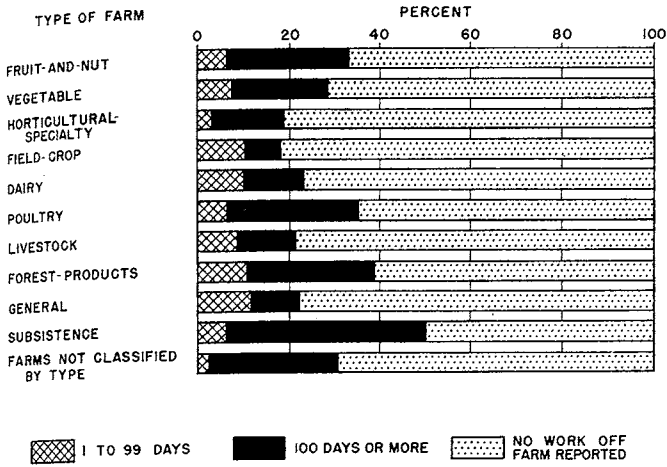

BY TYPE OF FARM

PERCENT DISTRIBUTION OF FARM OPERATORS REPORTING DAYS WORKED OFF FARM BY TYPE OF FARM FOR THE UNITED STATES, 1944

PERCENT DISTRIBUTION OF FARMS BY SIZE OF FARM FOR EACH TYPE OF FARM FOR THE UNITED STATES: 1945 CENSUS

PERCENT DISTRIBUTION OF FARMS BY TENURE FOR EACH TYPE OF FARM FOR THE UNITED STATES: 1945 CENSUS

PERCENT DISTRIBUTION OF FARMS BY VALUE-OF-PRODUCTS GROUPS, FOR EACH TYPE OF FARM FOR THE UNITED STATES: 1944