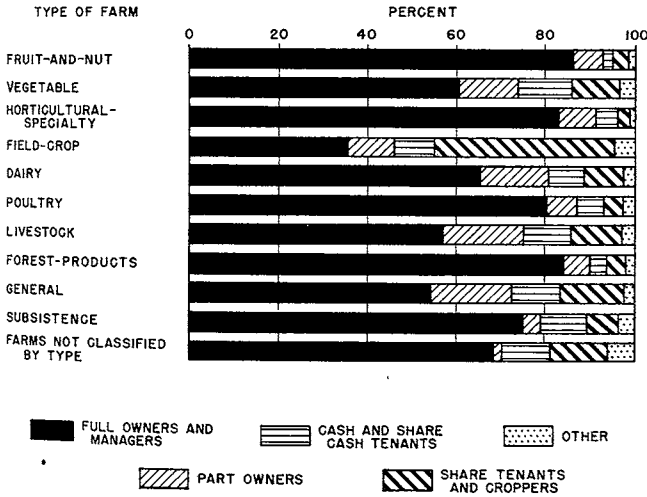

BY TYPE OF FARM

PERCENT DISTRIBUTION OF FARM OPERATORS REPORTING DAYS WORKED OFF FARM BY TYPE OF FARM FOR THE UNITED STATES, 1944

PERCENT DISTRIBUTION OF FARMS BY SIZE OF FARM FOR EACH TYPE OF FARM FOR THE UNITED STATES: 1945 CENSUS

PERCENT DISTRIBUTION OF FARMS BY TENURE FOR EACH TYPE OF FARM FOR THE UNITED STATES: 1945 CENSUS

PERCENT DISTRIBUTION OF FARMS BY VALUE-OF-PRODUCTS GROUPS, FOR EACH TYPE OF FARM FOR THE UNITED STATES: 1944