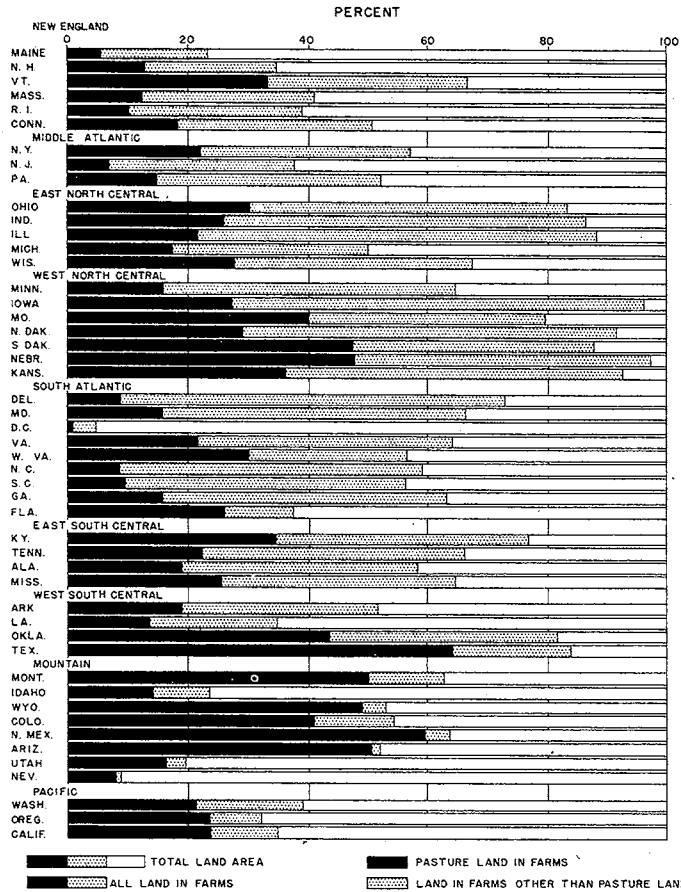

GRAPHIC SUMMARY

PERCENT OF TOTAL LAND AREA REPRESENTED BY PASTURE LAND IN FARMS, BY STATES: CENSUS OF 1945

PERCENT OF PASTURE LAND IN FARMS REPRESENTED BY THE SEVERAL CLASSES, BY STATES: CENSUS OF 1945

PERCENT OF TOTAL LAND AREA OF THE UNITED STATES REPRESENTED BY PASTURE LAND IN FARMS IN EACH STATE: CENSUS OF 1945

PERCENT OF PASTURE LAND IN FARMS FOR THE UNITED STATES REPRESENTED BY PASTURE LAND IN EACH STATE: CENSUS OF 1945