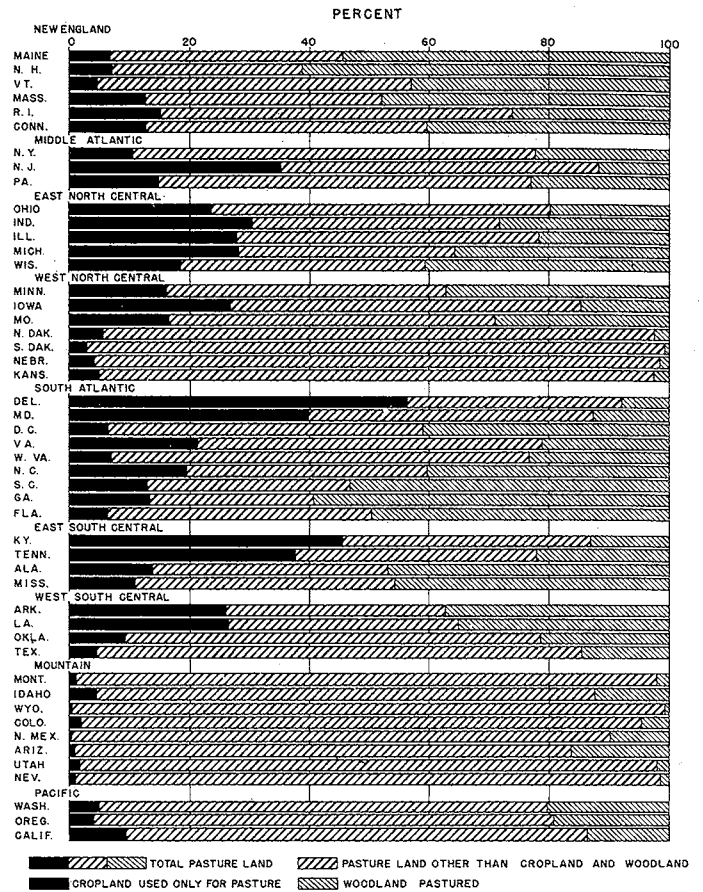

GRAPHIC SUMMARY

PERCENT OF TOTAL LAND AREA REPRESENTED BY PASTURE LAND IN FARMS, BY STATES: CENSUS OF 1945

PERCENT OF PASTURE LAND IN FARMS REPRESENTED BY THE SEVERAL CLASSES, BY STATES: CENSUS OF 1945

PERCENT OF TOTAL LAND AREA OF THE UNITED STATES REPRESENTED BY PASTURE LAND IN FARMS IN EACH STATE: CENSUS OF 1945

PERCENT OF PASTURE LAND IN FARMS FOR THE UNITED STATES REPRESENTED BY PASTURE LAND IN EACH STATE: CENSUS OF 1945