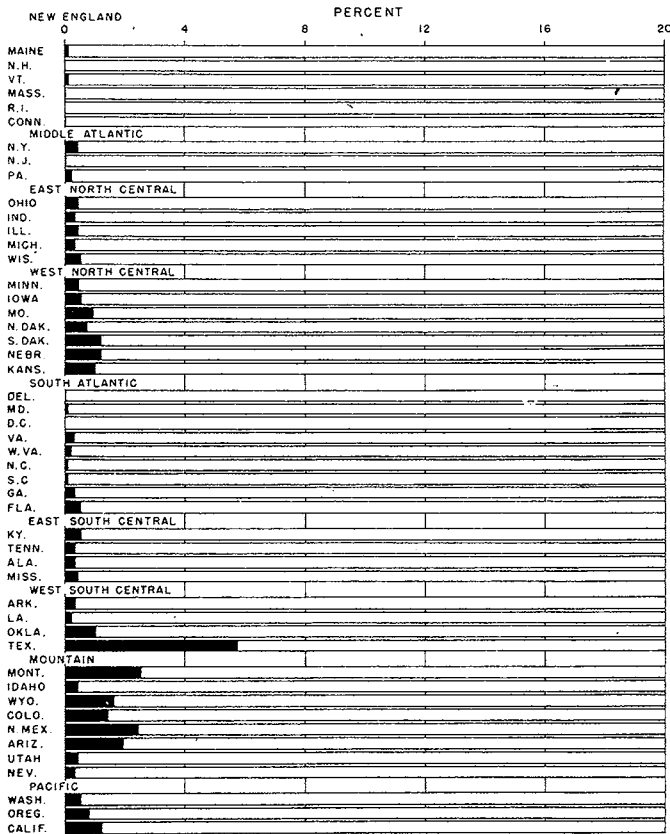

GRAPHIC SUMMARY

PERCENT OF TOTAL LAND AREA REPRESENTED BY PASTURE LAND IN FARMS, BY STATES: CENSUS OF 1945

PERCENT OF PASTURE LAND IN FARMS REPRESENTED BY THE SEVERAL CLASSES, BY STATES: CENSUS OF 1945

PERCENT OF TOTAL LAND AREA OF THE UNITED STATES REPRESENTED BY PASTURE LAND IN FARMS IN EACH STATE: CENSUS OF 1945

PERCENT OF PASTURE LAND IN FARMS FOR THE UNITED STATES REPRESENTED BY PASTURE LAND IN EACH STATE: CENSUS OF 1945