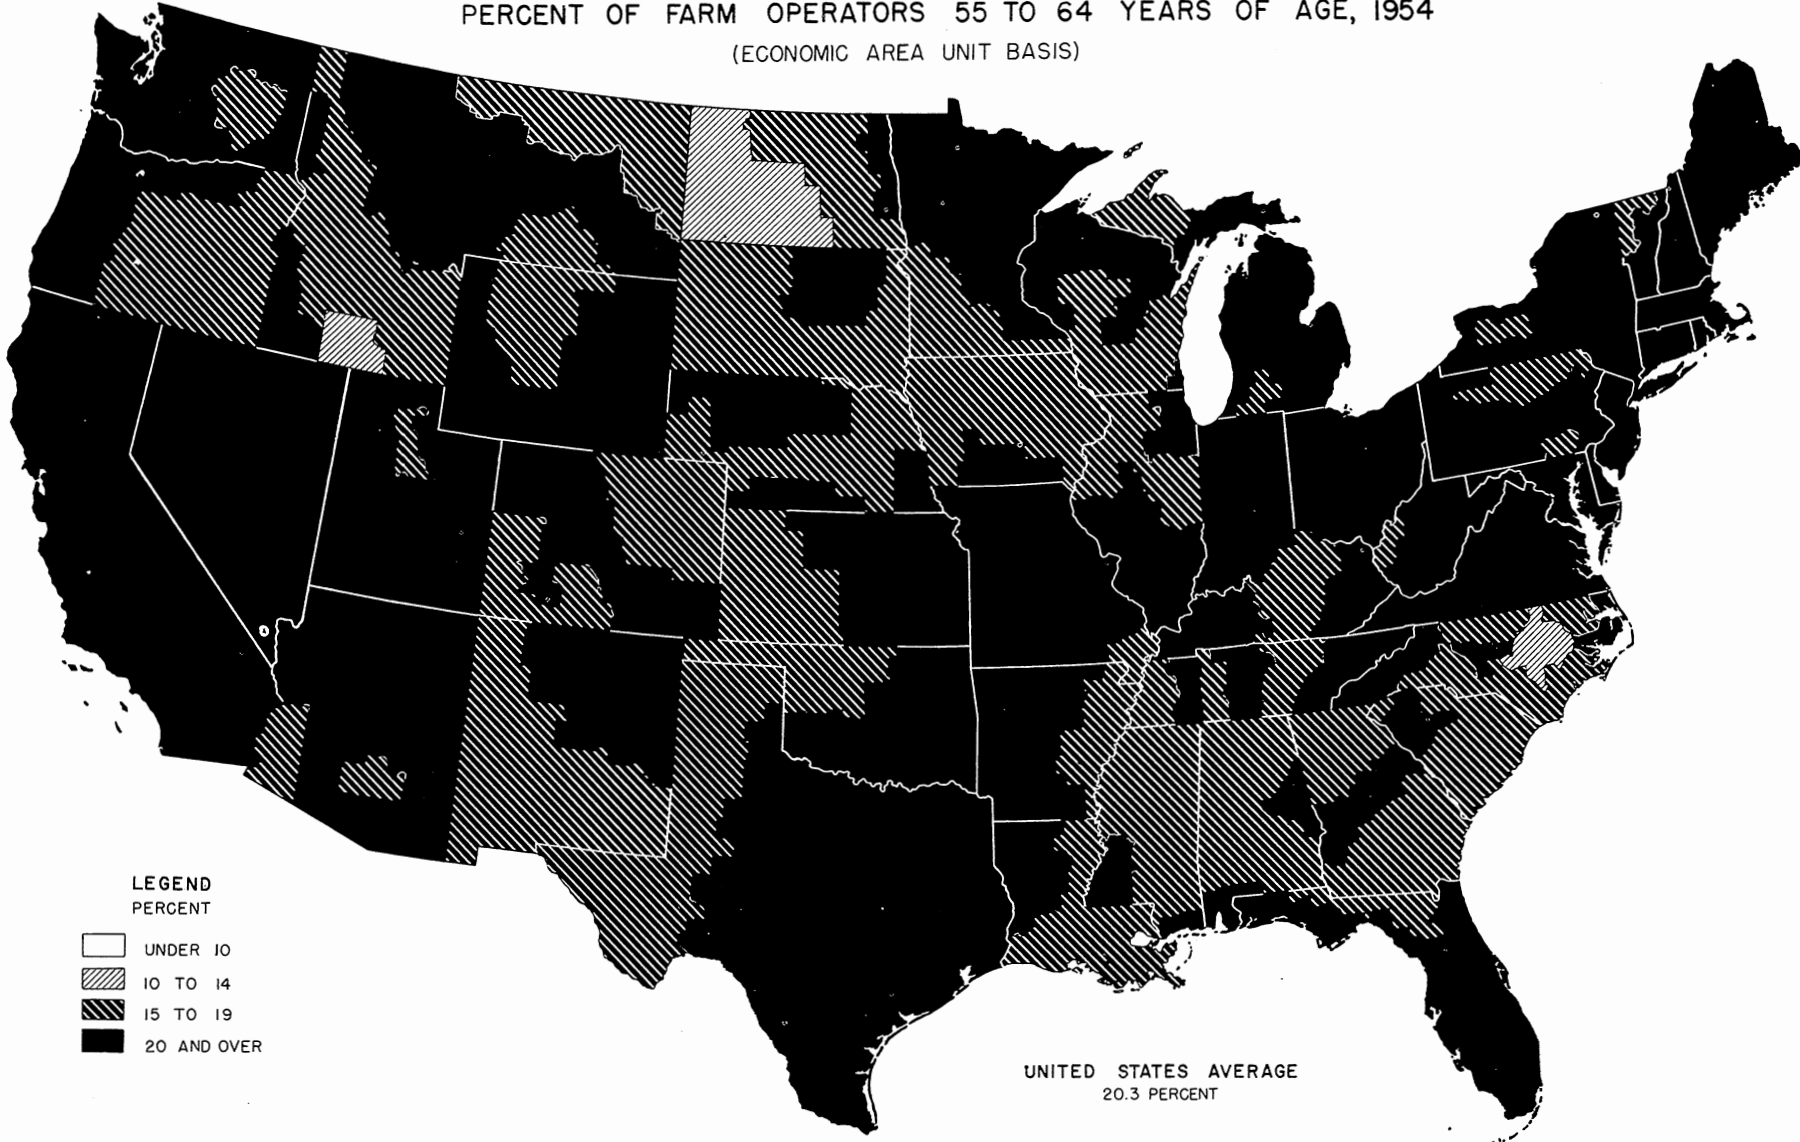

PERCENT OF FARM OPERATORS 55 TO 64 YEARS OF AGE, 1954
(ECONOMIC AREA UNIT BASIS)

LEGEND
PERCENT

- UNDER 10
- ▨ 10 TO 14
- ▩ 15 TO 19
- 20 AND OVER