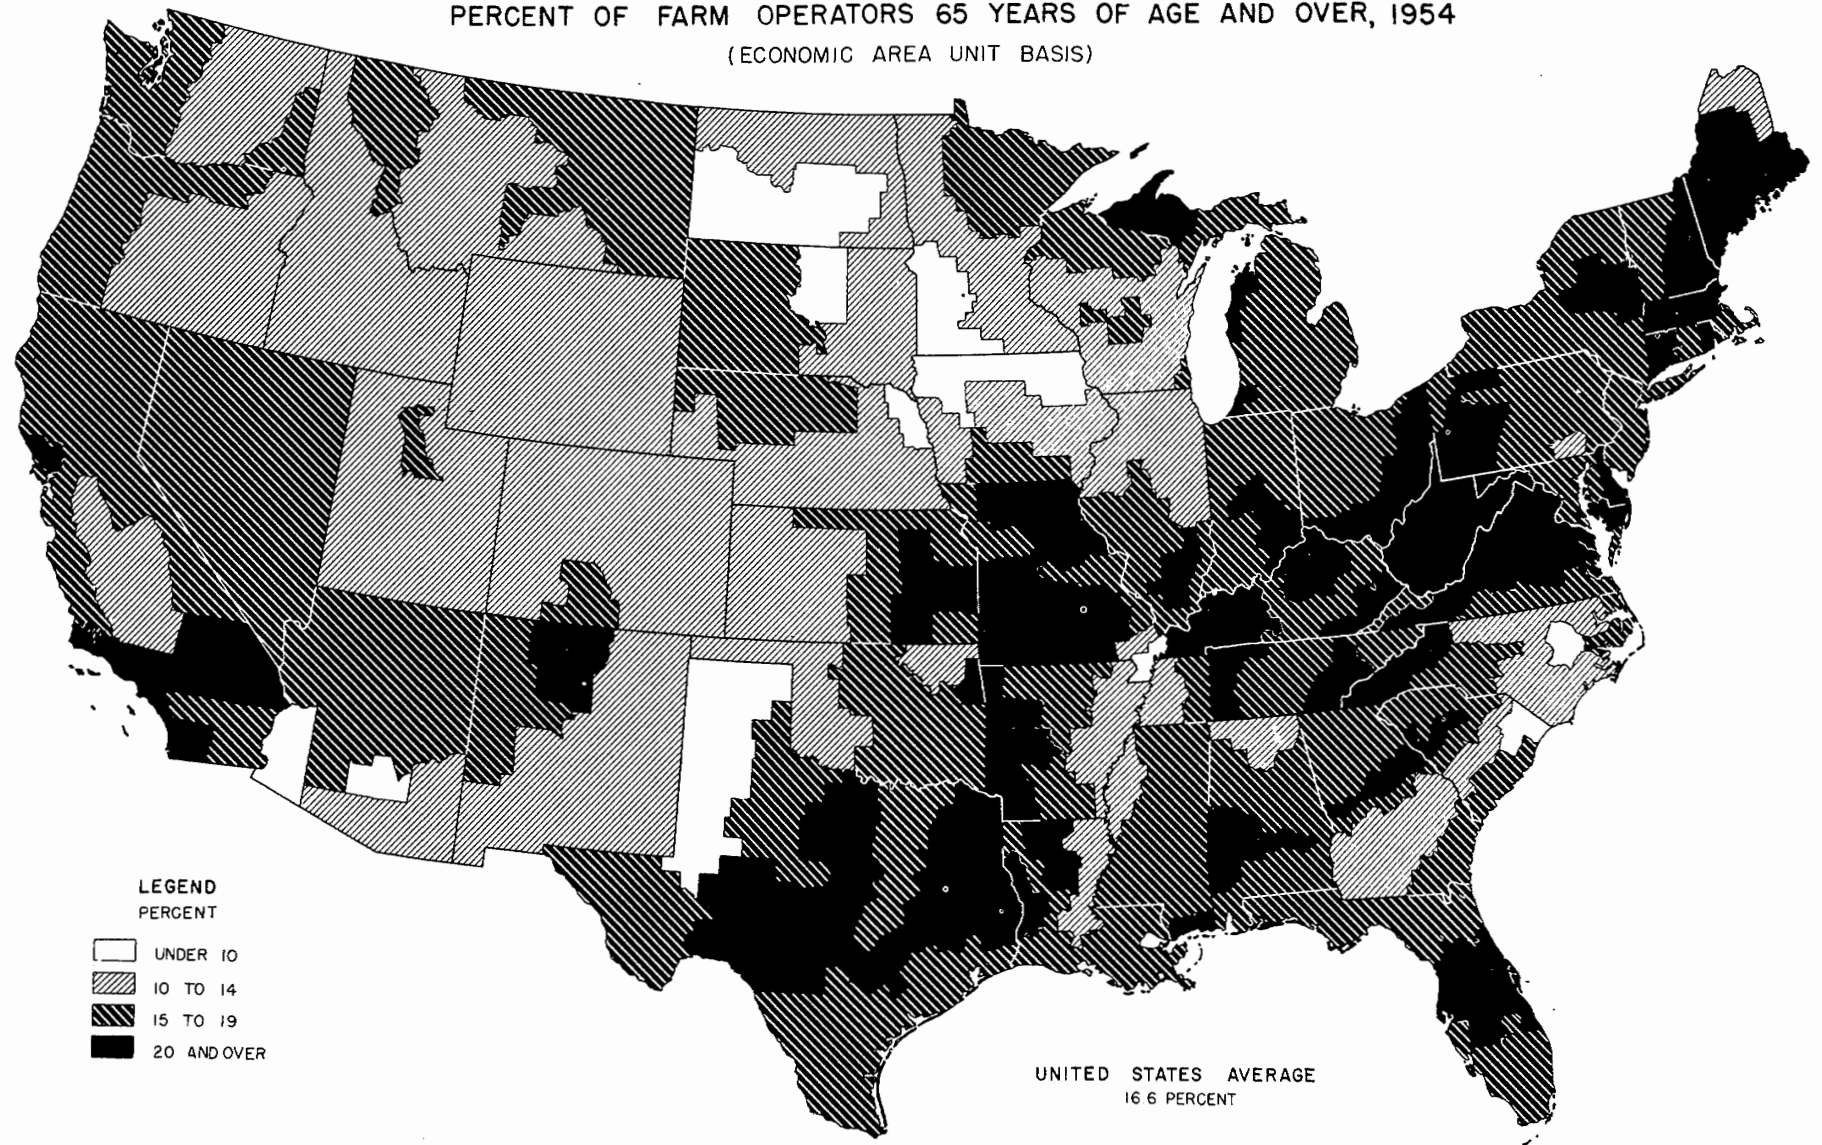

PERCENT OF FARM OPERATORS 65 YEARS OF AGE AND OVER, 1954
(ECONOMIC AREA UNIT BASIS)

LEGEND
PERCENT

White	UNDER 10
Diagonal lines	10 TO 14
Cross-hatching	15 TO 19
Solid black	20 AND OVER

UNITED STATES AVERAGE
16.6 PERCENT