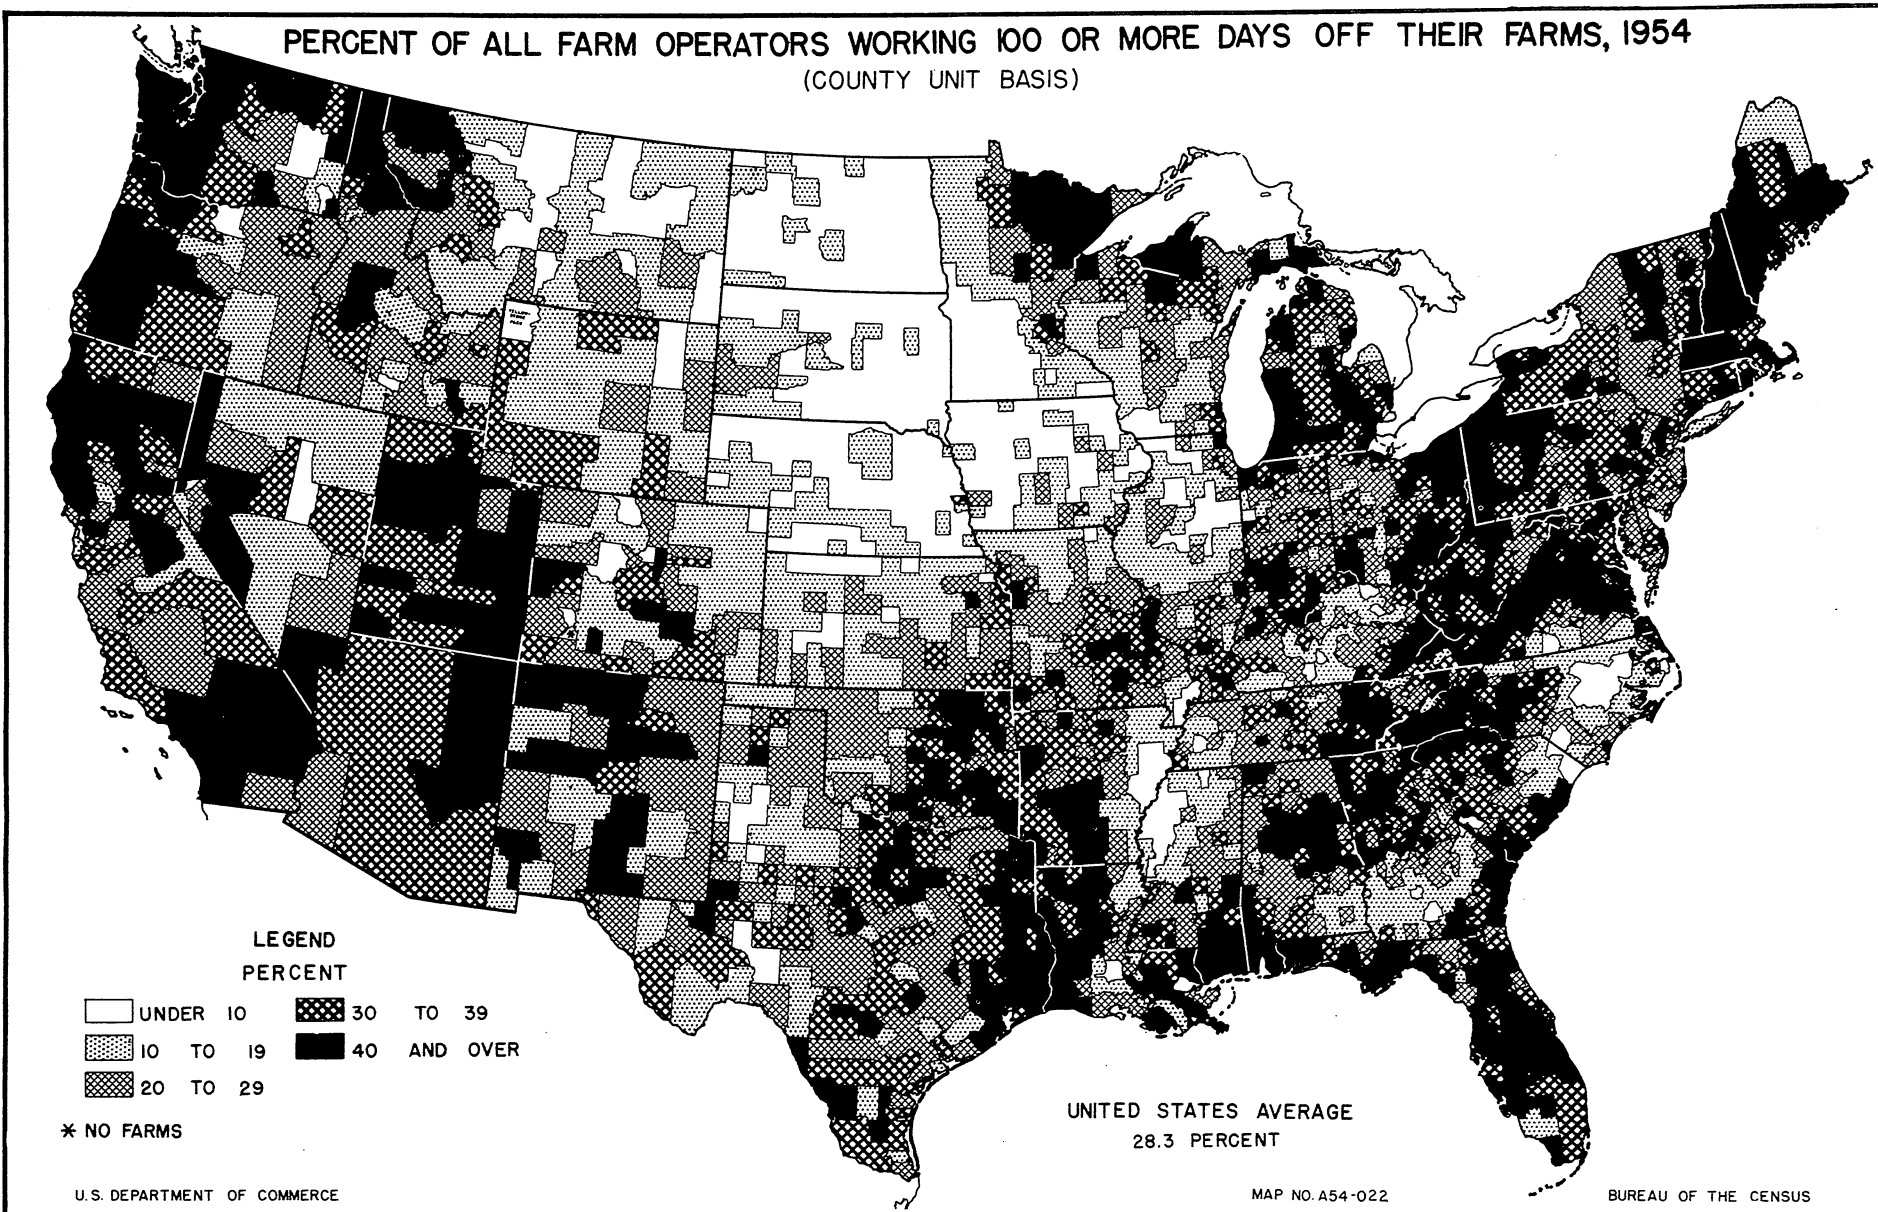

PERCENT OF ALL FARM OPERATORS WORKING 100 OR MORE DAYS OFF THEIR FARMS, 1954 (COUNTY UNIT BASIS)

LEGEND PERCENT

- UNDER 10
- ▨ 10 TO 19
- ▩ 20 TO 29
- 30 TO 39
- 40 AND OVER

* NO FARMS

UNITED STATES AVERAGE
28.3 PERCENT