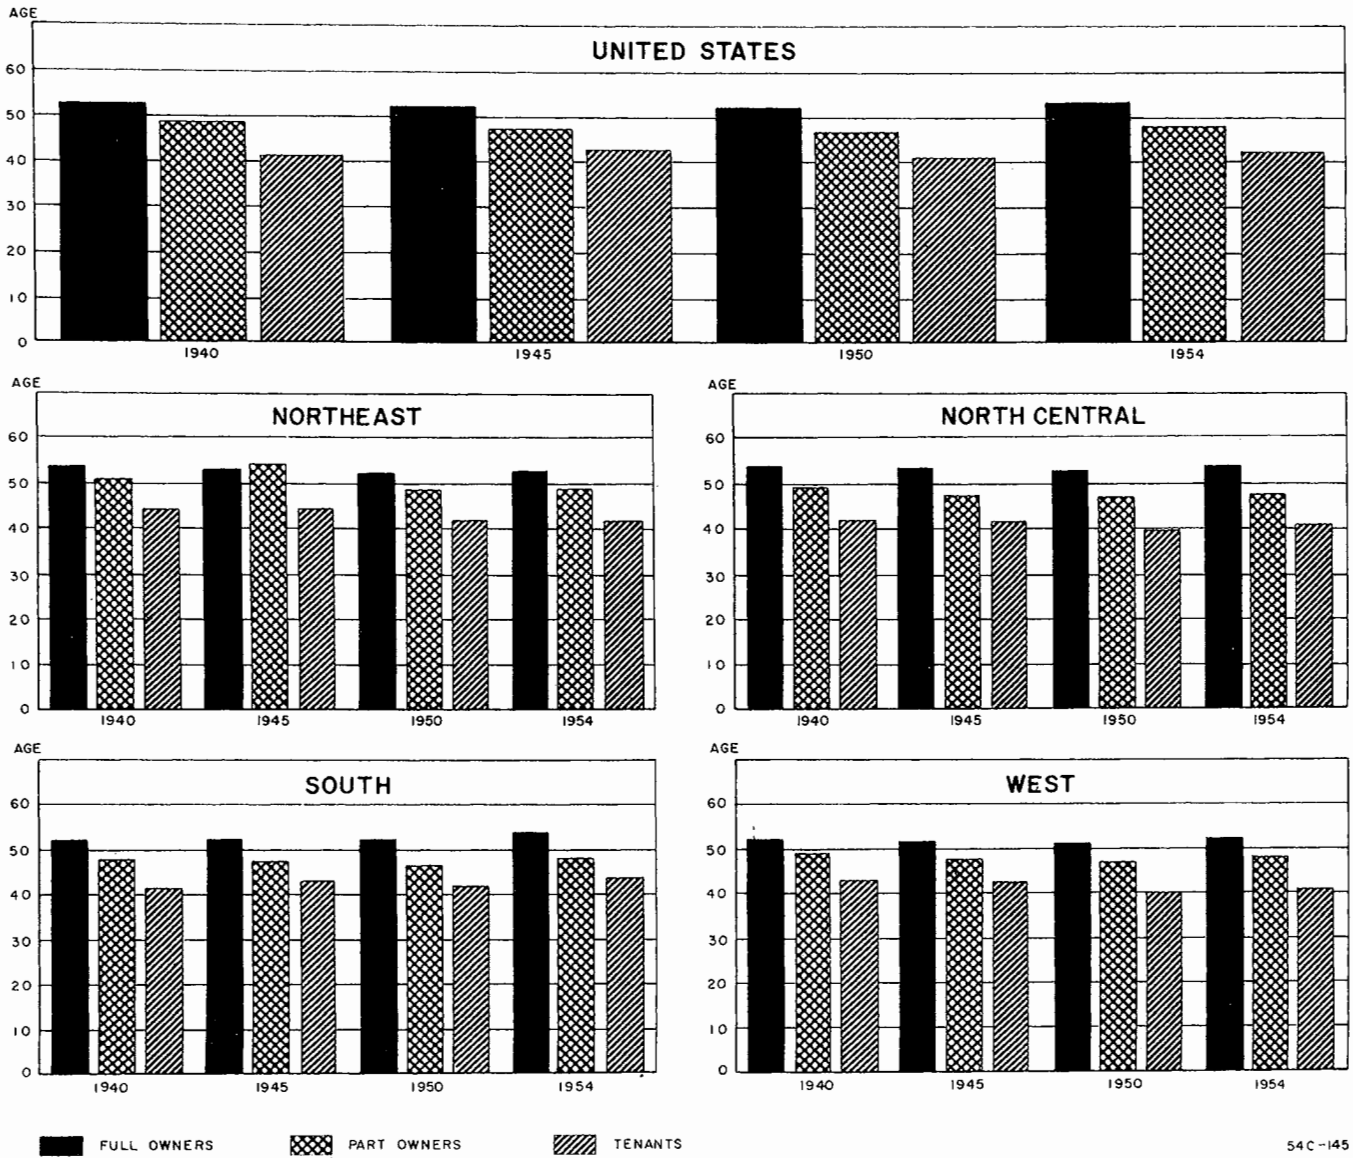

A GRAPHIC SUMMARY

AVERAGE AGE OF FARM OPERATORS, BY TENURE, FOR THE UNITED STATES AND REGIONS: 1940-1954

54C-145

Figure 53.