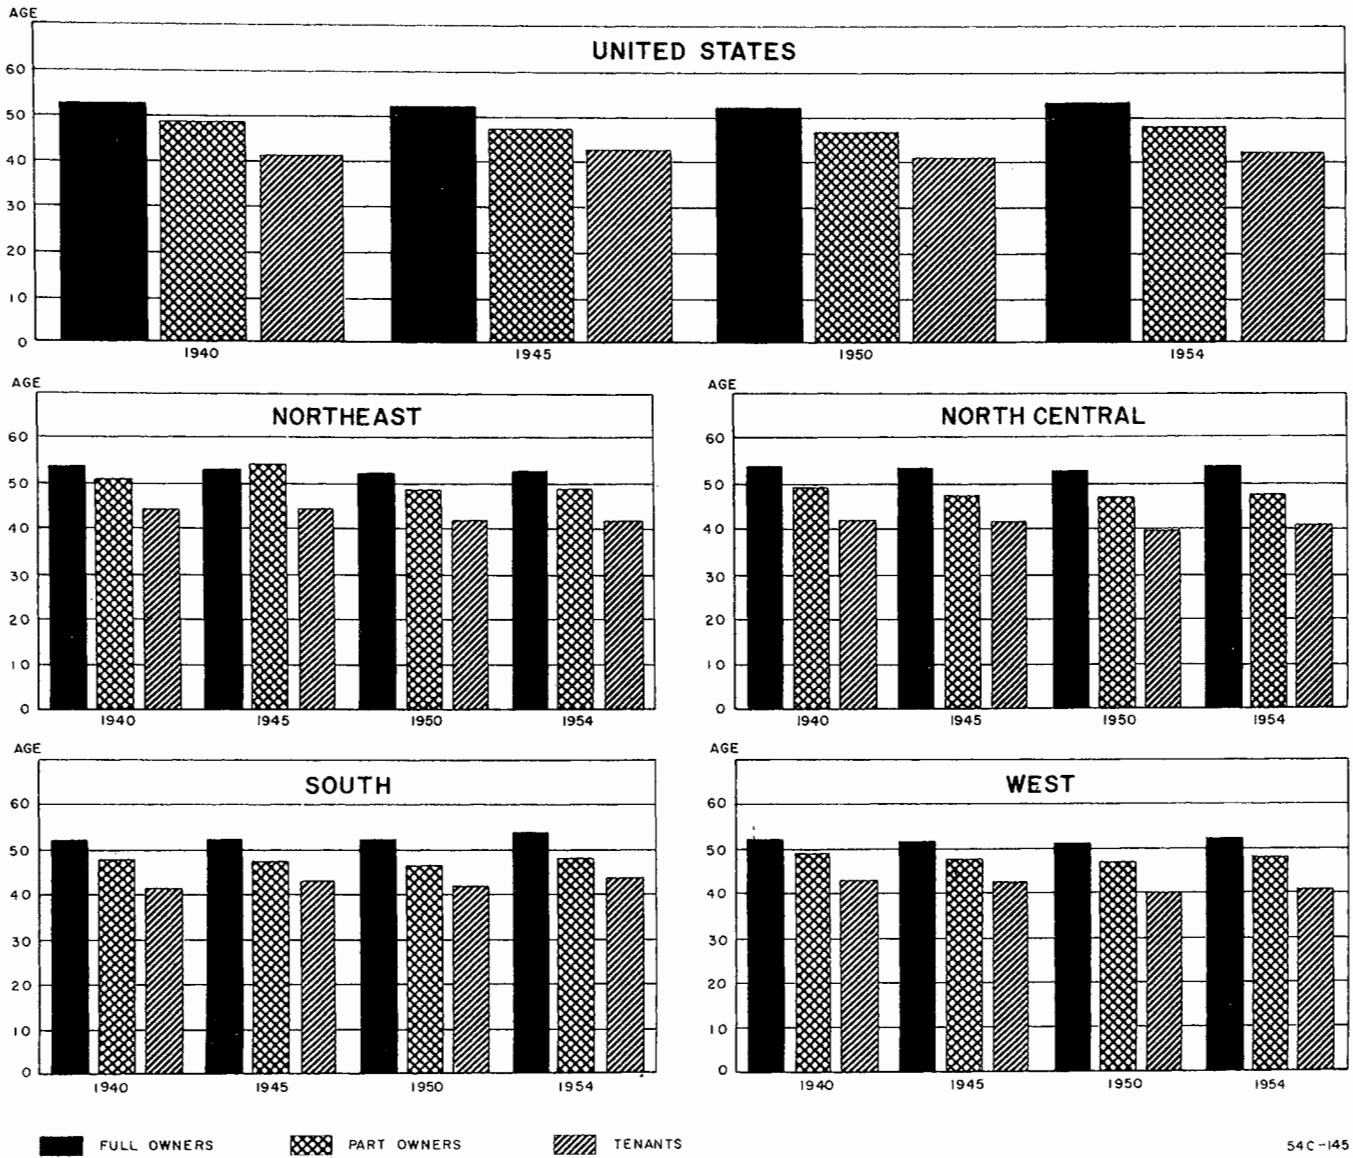

# A GRAPHIC SUMMARY

AVERAGE AGE OF FARM OPERATORS, BY TENURE, FOR THE UNITED STATES AND REGIONS: 1940-1954

54C-145

Figure 53.