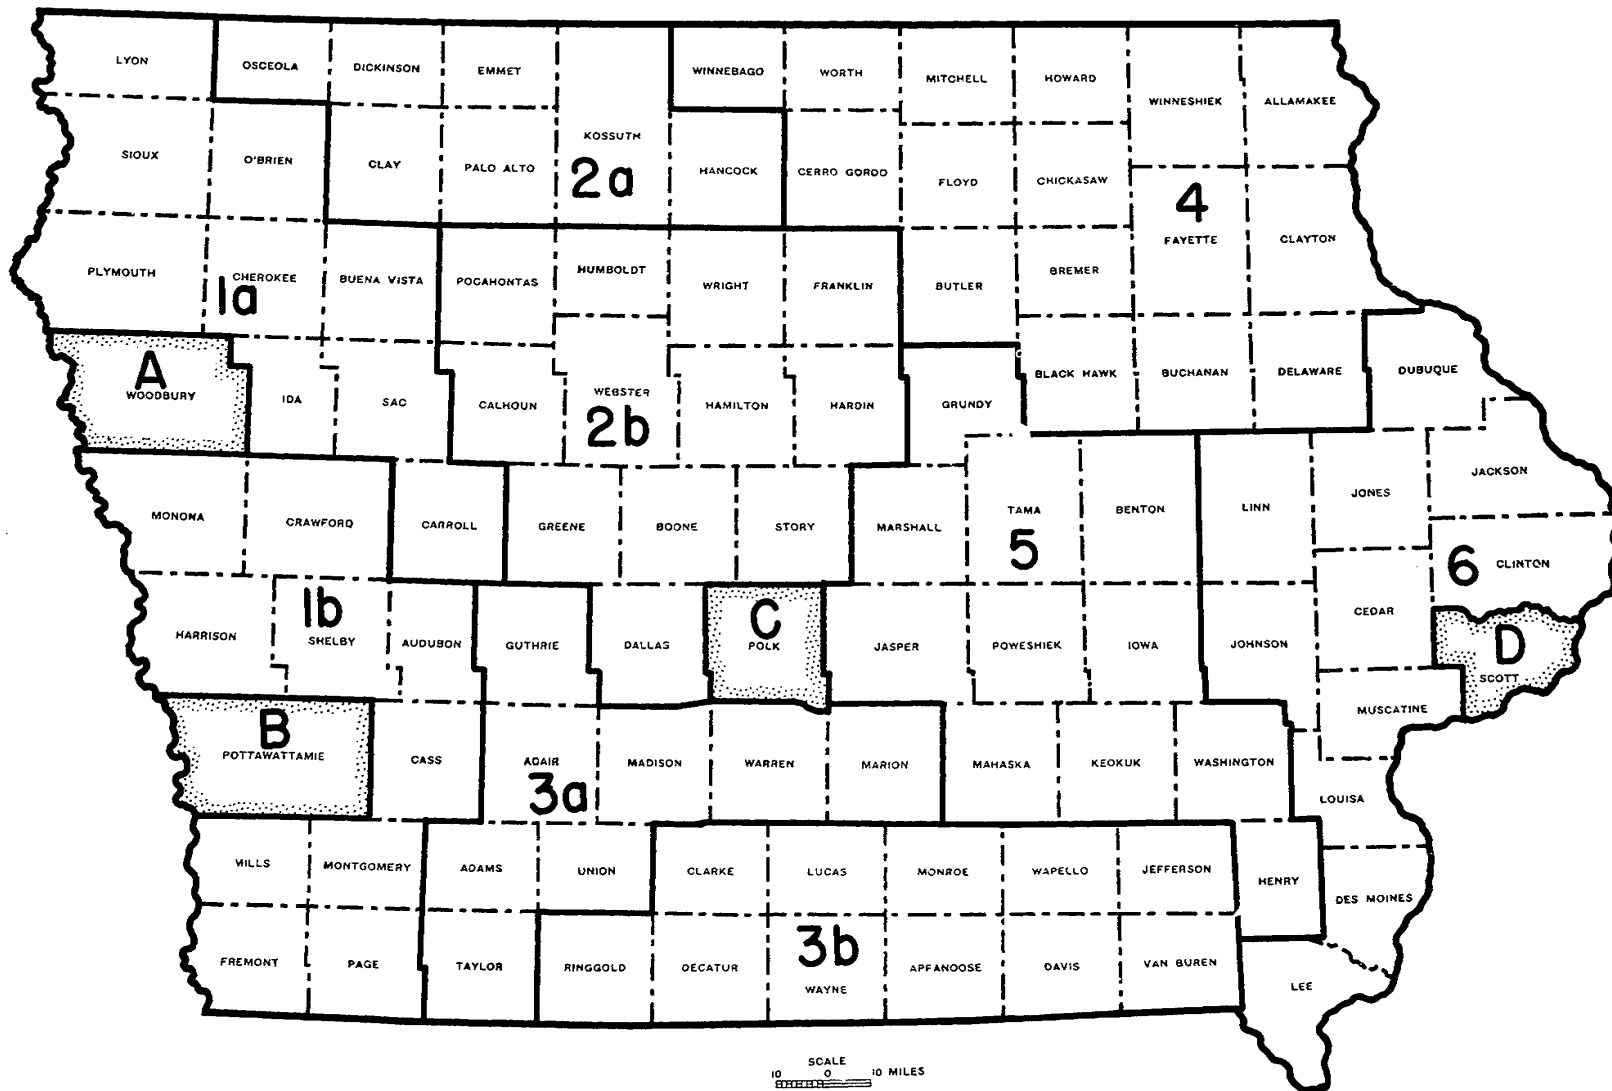

IOWA State Economic Areas

LEGEND

- B METROPOLITAN STATE ECONOMIC AREA
- 2a NONMETROPOLITAN STATE ECONOMIC AREA