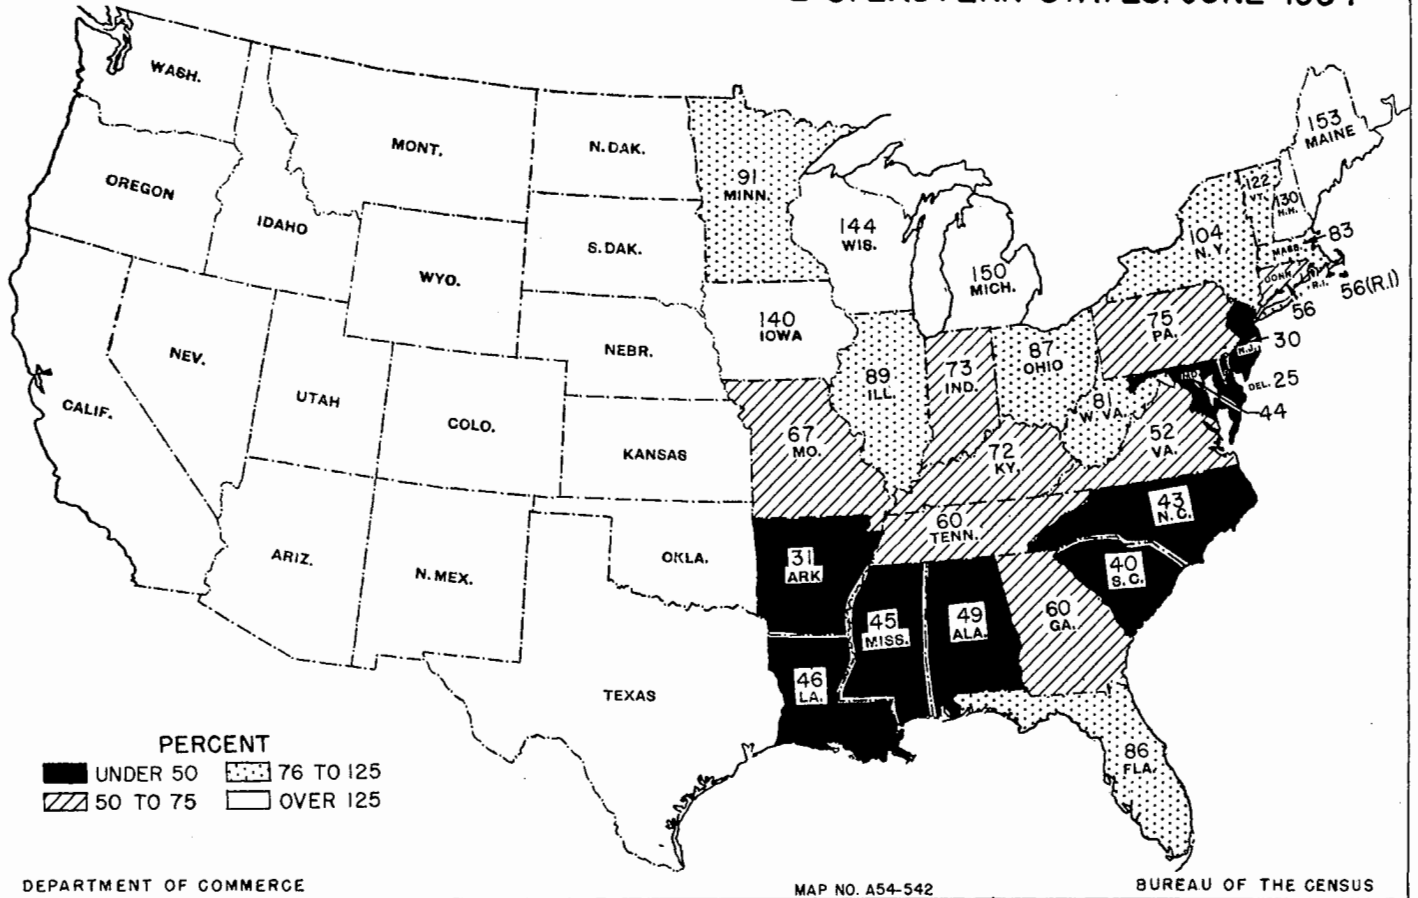

PERCENT OF NORMAL PRECIPITATION FOR THE 31 EASTERN STATES: JUNE 1954

PERCENT OF NORMAL PRECIPITATION FOR THE 31 EASTERN STATES: JULY 1954