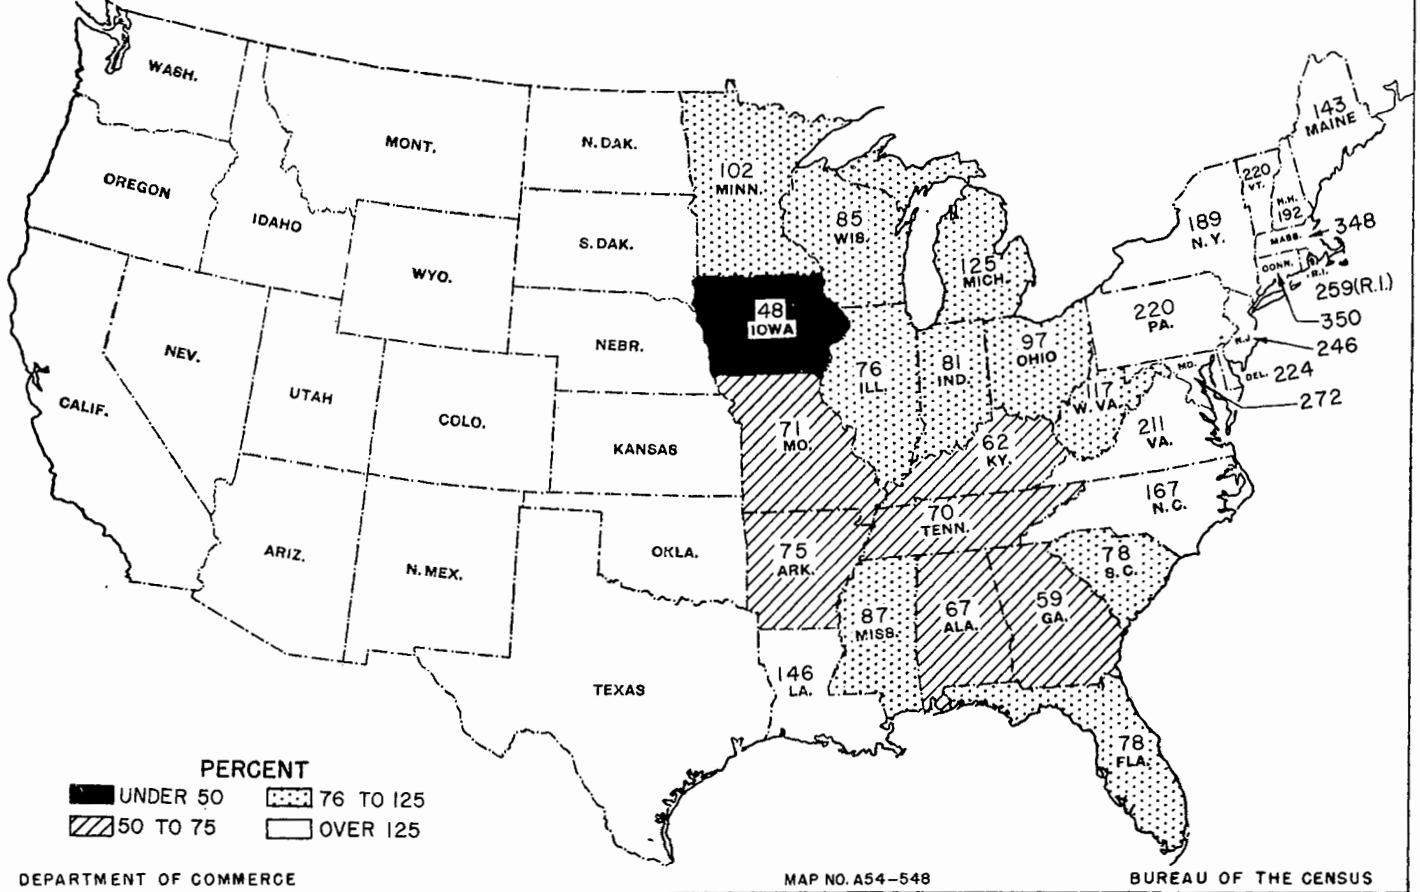

PERCENT OF NORMAL PRECIPITATION FOR THE 31 EASTERN STATES: AUGUST 1955

PERCENT OF NORMAL PRECIPITATION FOR THE 31 EASTERN STATES: SEPTEMBER 1955