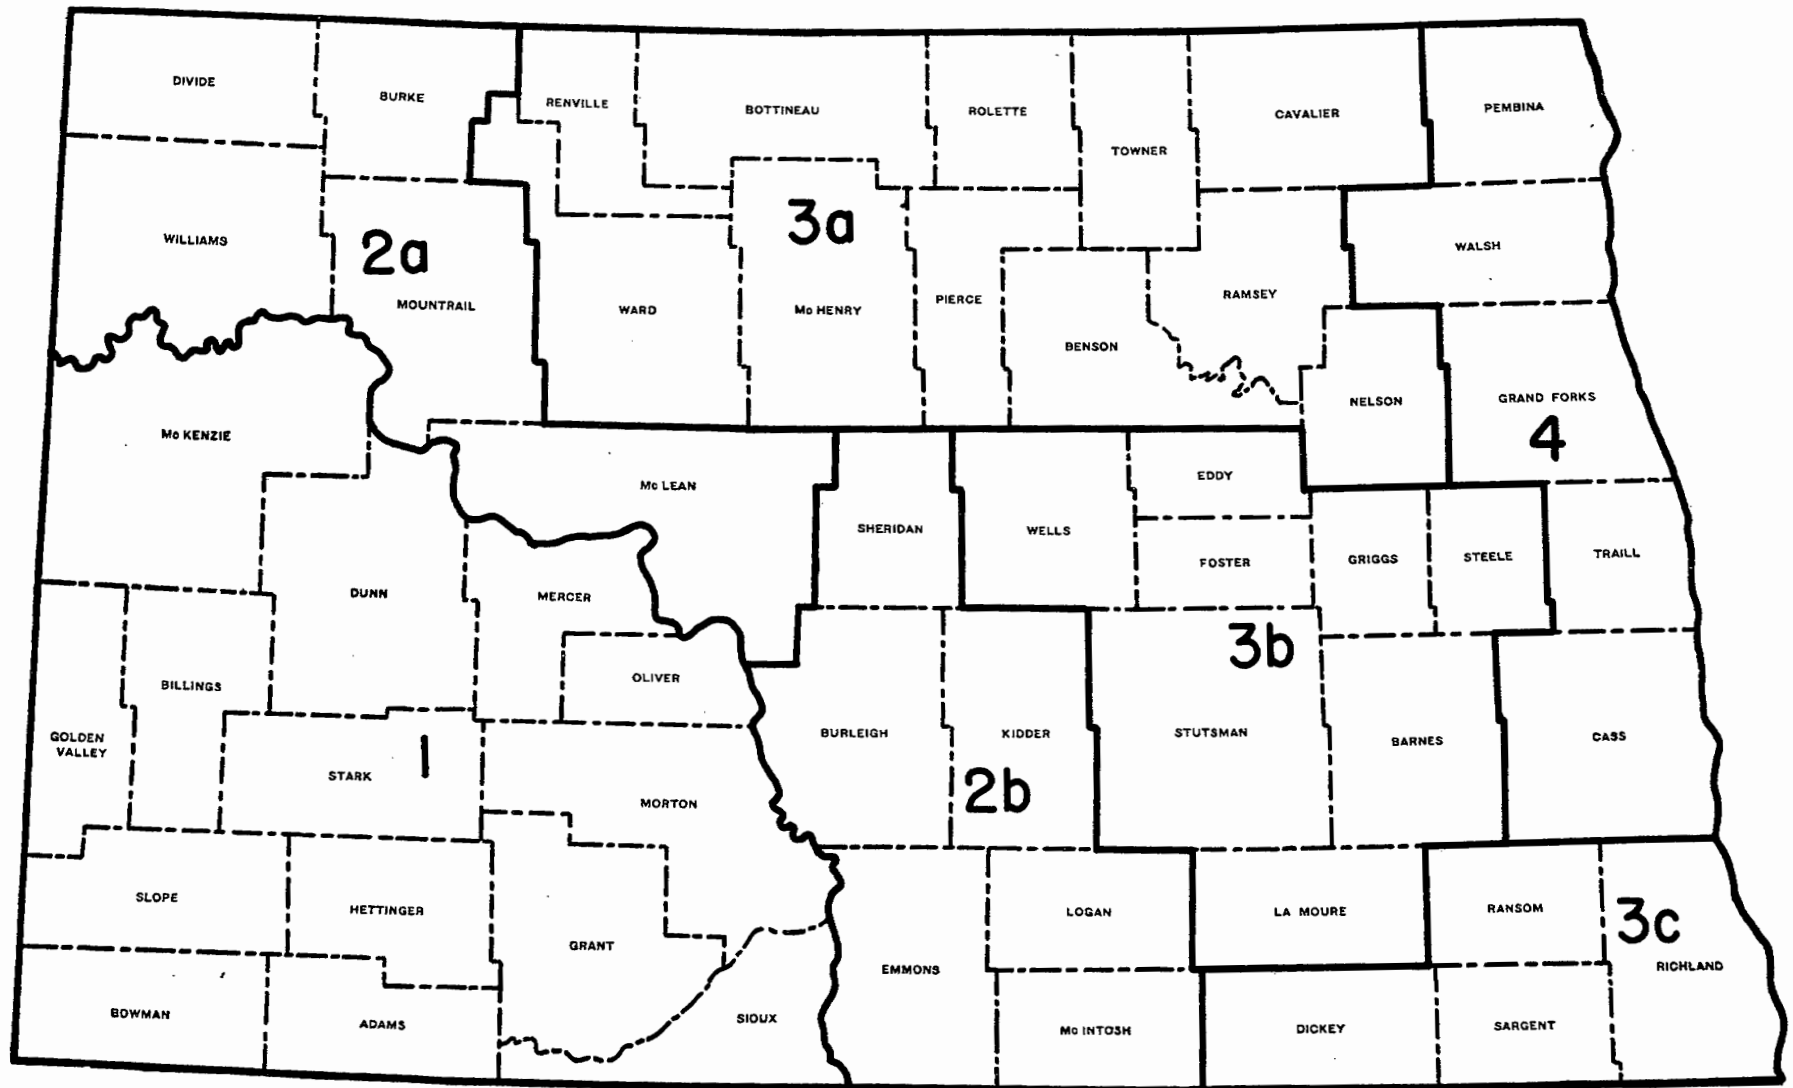

# NORTH DAKOTA State Economic Areas

## LEGEND

2a NONMETROPOLITAN STATE ECONOMIC AREA