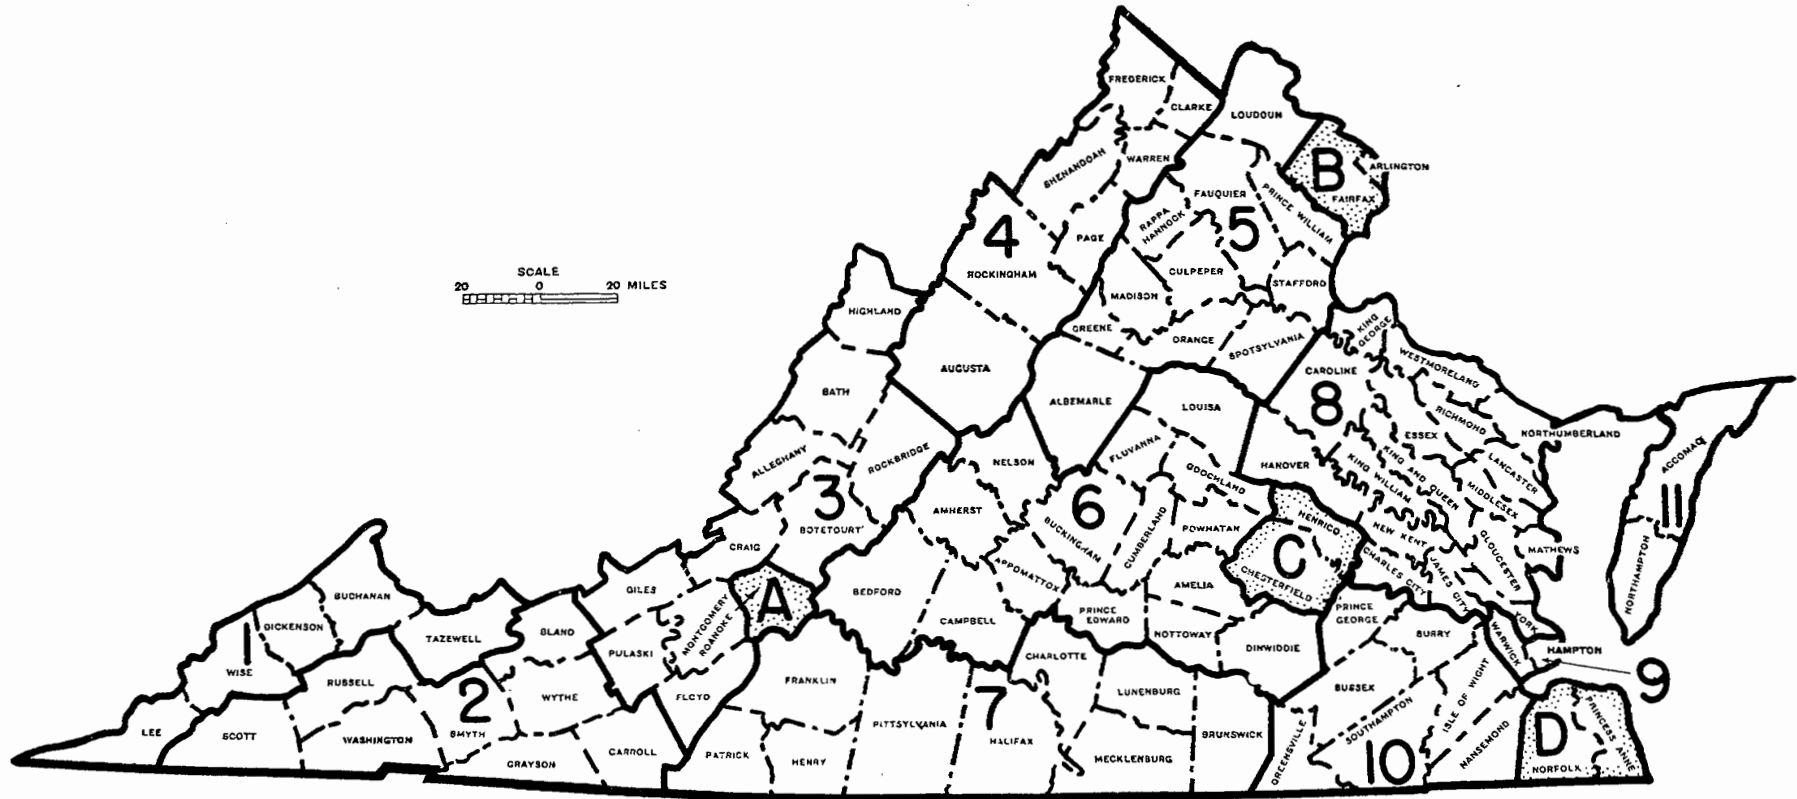

VIRGINIA

State Economic Areas

SCALE
0 20 MILES

LEGEND

- B METROPOLITAN STATE ECONOMIC AREA
- 2 NONMETROPOLITAN STATE ECONOMIC AREA