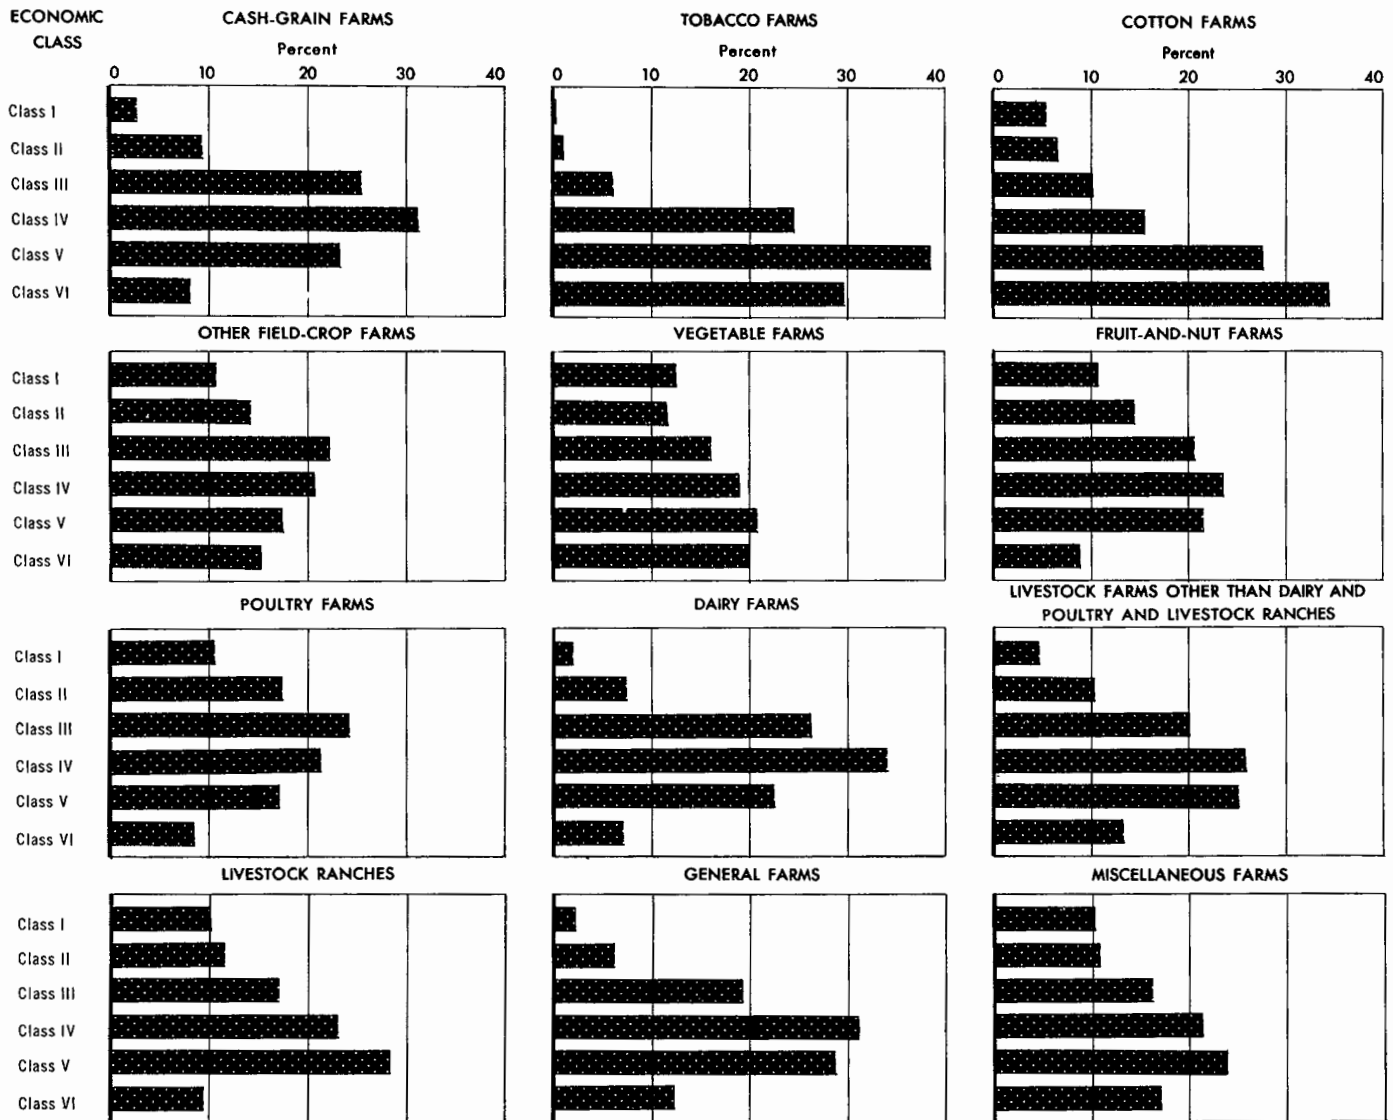

GENERAL REPORT

PERCENT DISTRIBUTION OF COMMERCIAL FARMS IN EACH TYPE OF FARM BY ECONOMIC CLASS OF FARM FOR THE UNITED STATES: 1959

PERCENT DISTRIBUTION OF COMMERCIAL FARMS FOR EACH TYPE OF FARM BY TENURE OF OPERATOR FOR THE UNITED STATES: 1959