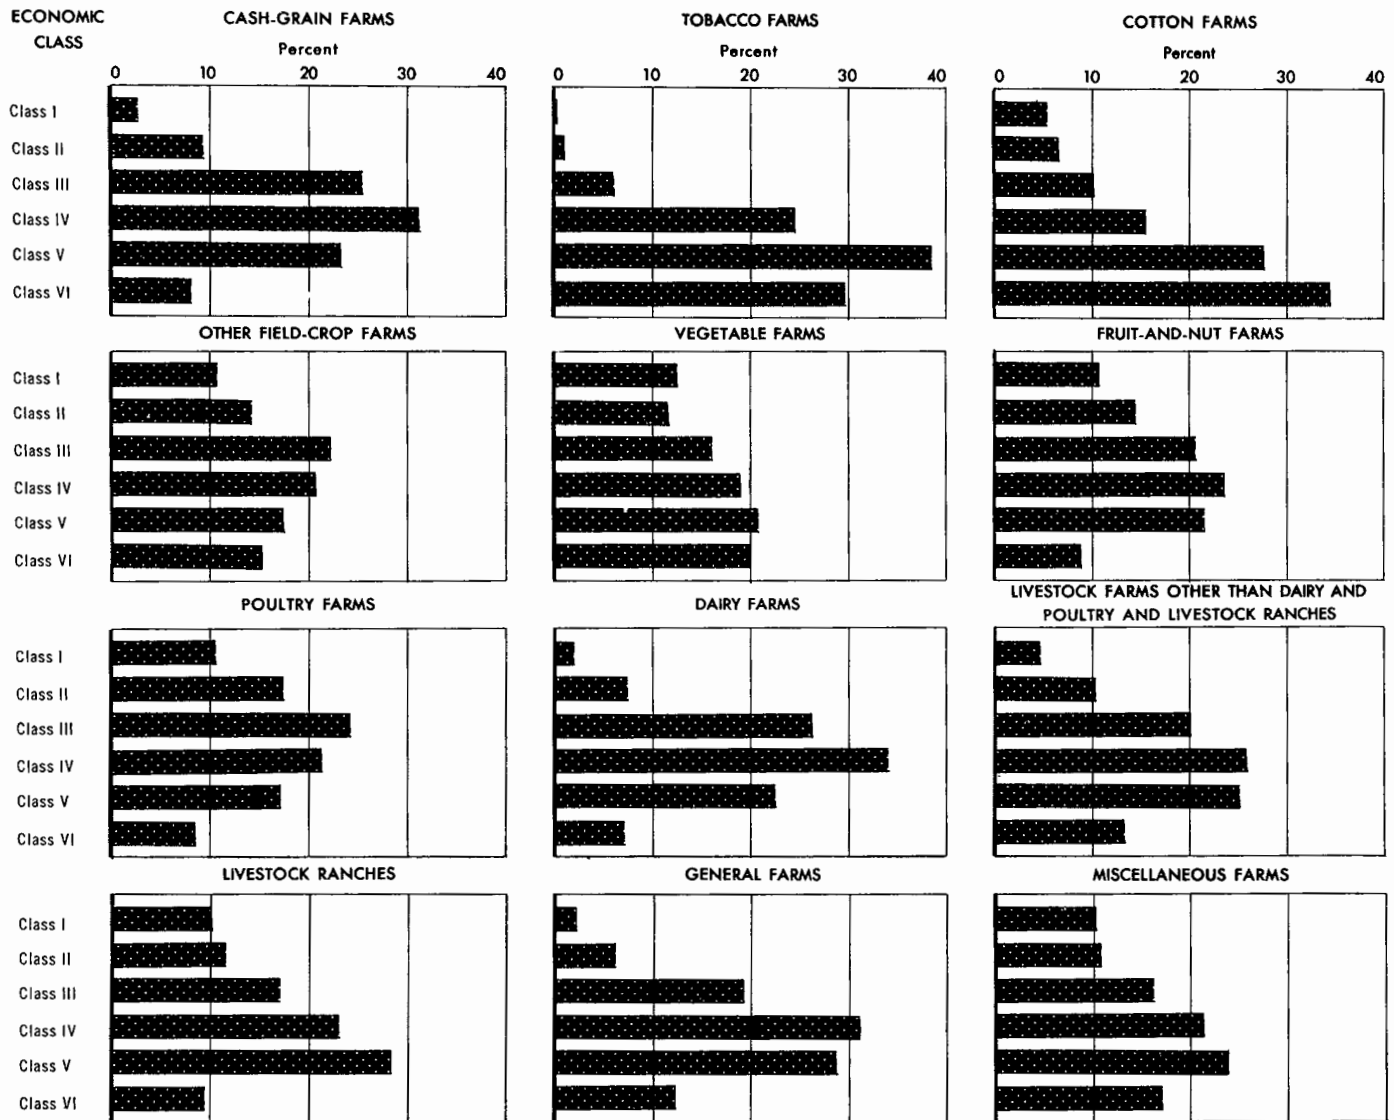

## PERCENT DISTRIBUTION OF COMMERCIAL FARMS IN EACH TYPE OF FARM BY ECONOMIC CLASS OF FARM FOR THE UNITED STATES: 1959

## PERCENT DISTRIBUTION OF COMMERCIAL FARMS FOR EACH TYPE OF FARM BY TENURE OF OPERATOR FOR THE UNITED STATES: 1959