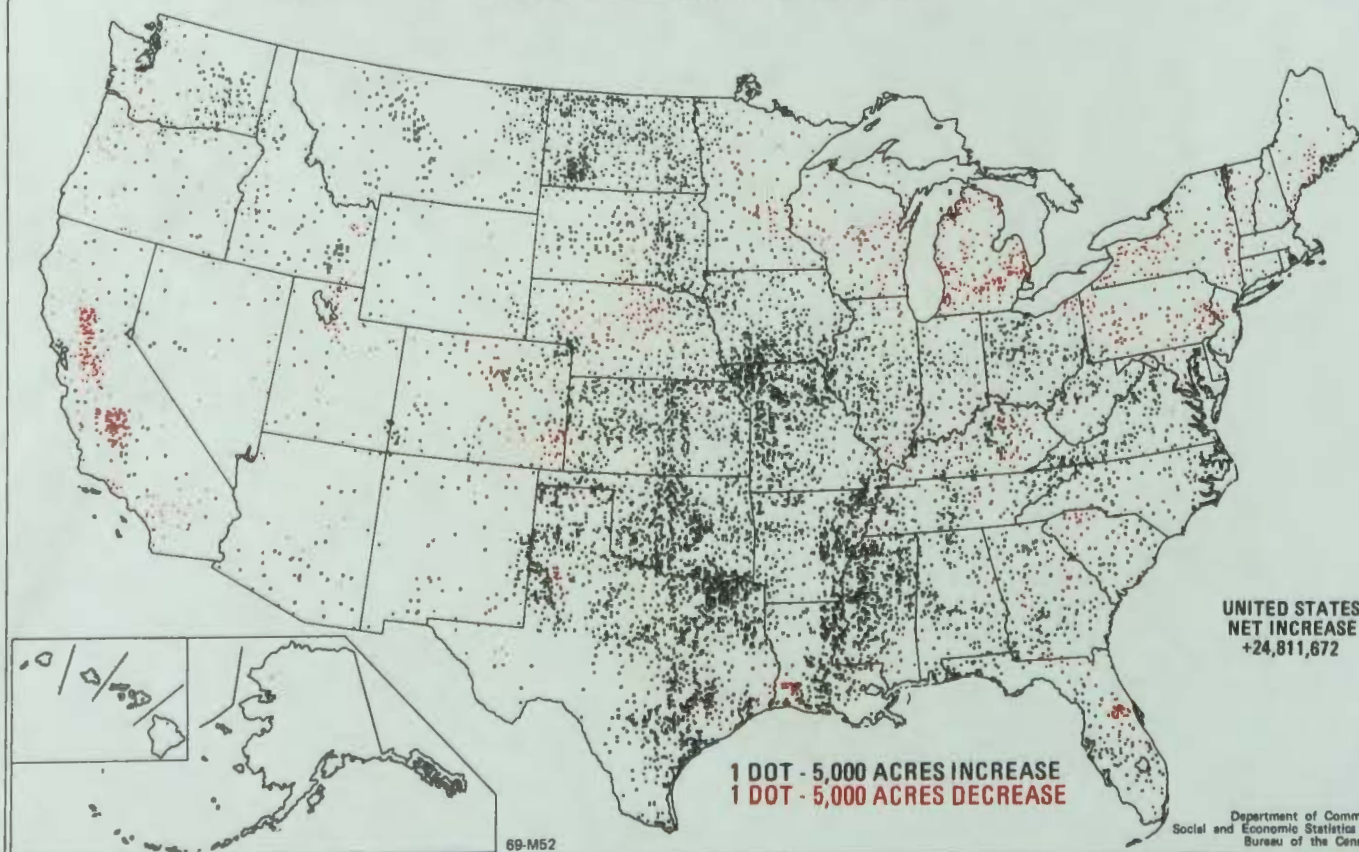

Cropland, 1969

UNITED STATES
TOTAL
459,047,505

1 DOT - 50,000 ACRES

Department of Commerce
Social and Economic Statistics Administration
Bureau of the Census

Cropland—Increase and Decrease in Acreage, 1964 to 1969

UNITED STATES
NET INCREASE
+24,811,672

1 DOT - 5,000 ACRES INCREASE
1 DOT - 5,000 ACRES DECREASE

Department of Commerce
Social and Economic Statistics Administration
Bureau of the Census