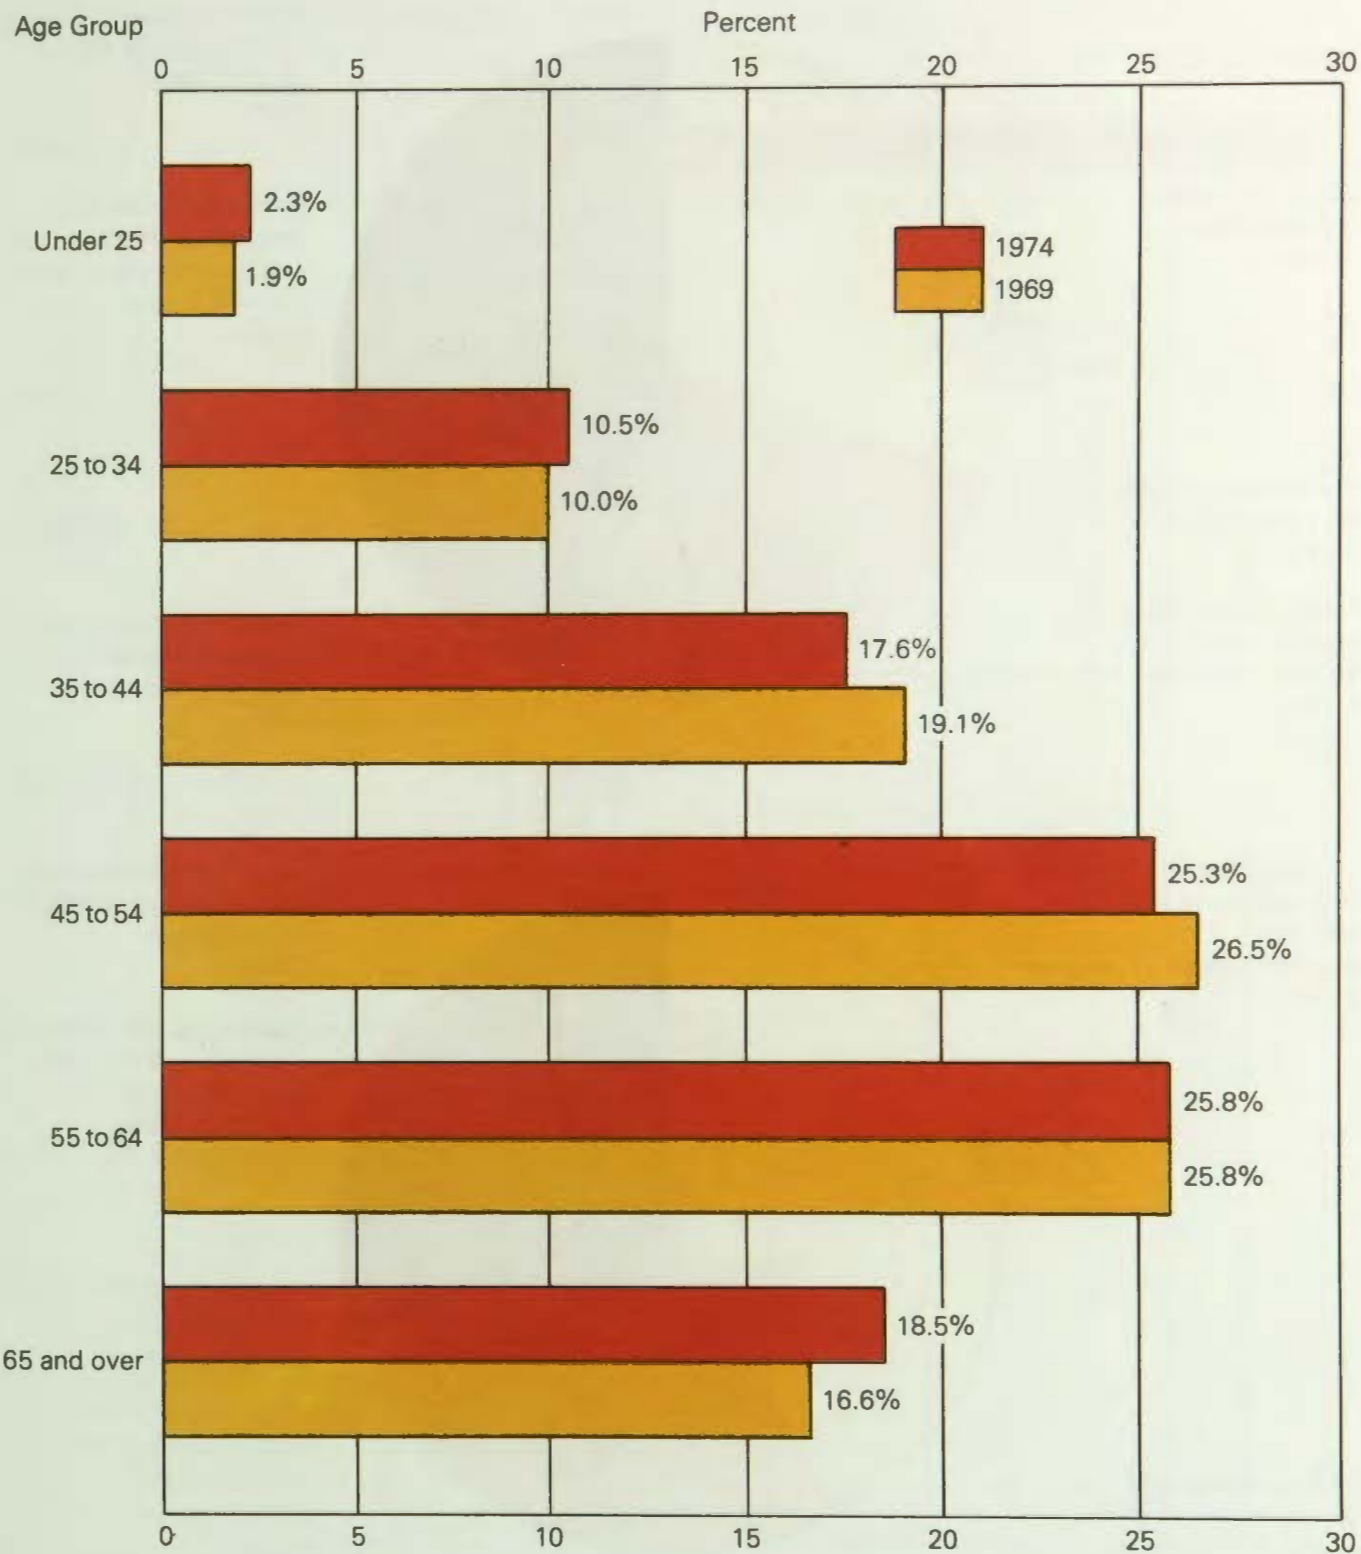

CHART 7. Farm Operators by Age Group Distribution, United States: 1974 and 1969
 (1974 Data Apply Only To Operators of Individual or Family Operations and Partnerships)

U.S. Average Age: 1974—51.7
 1969—51.2