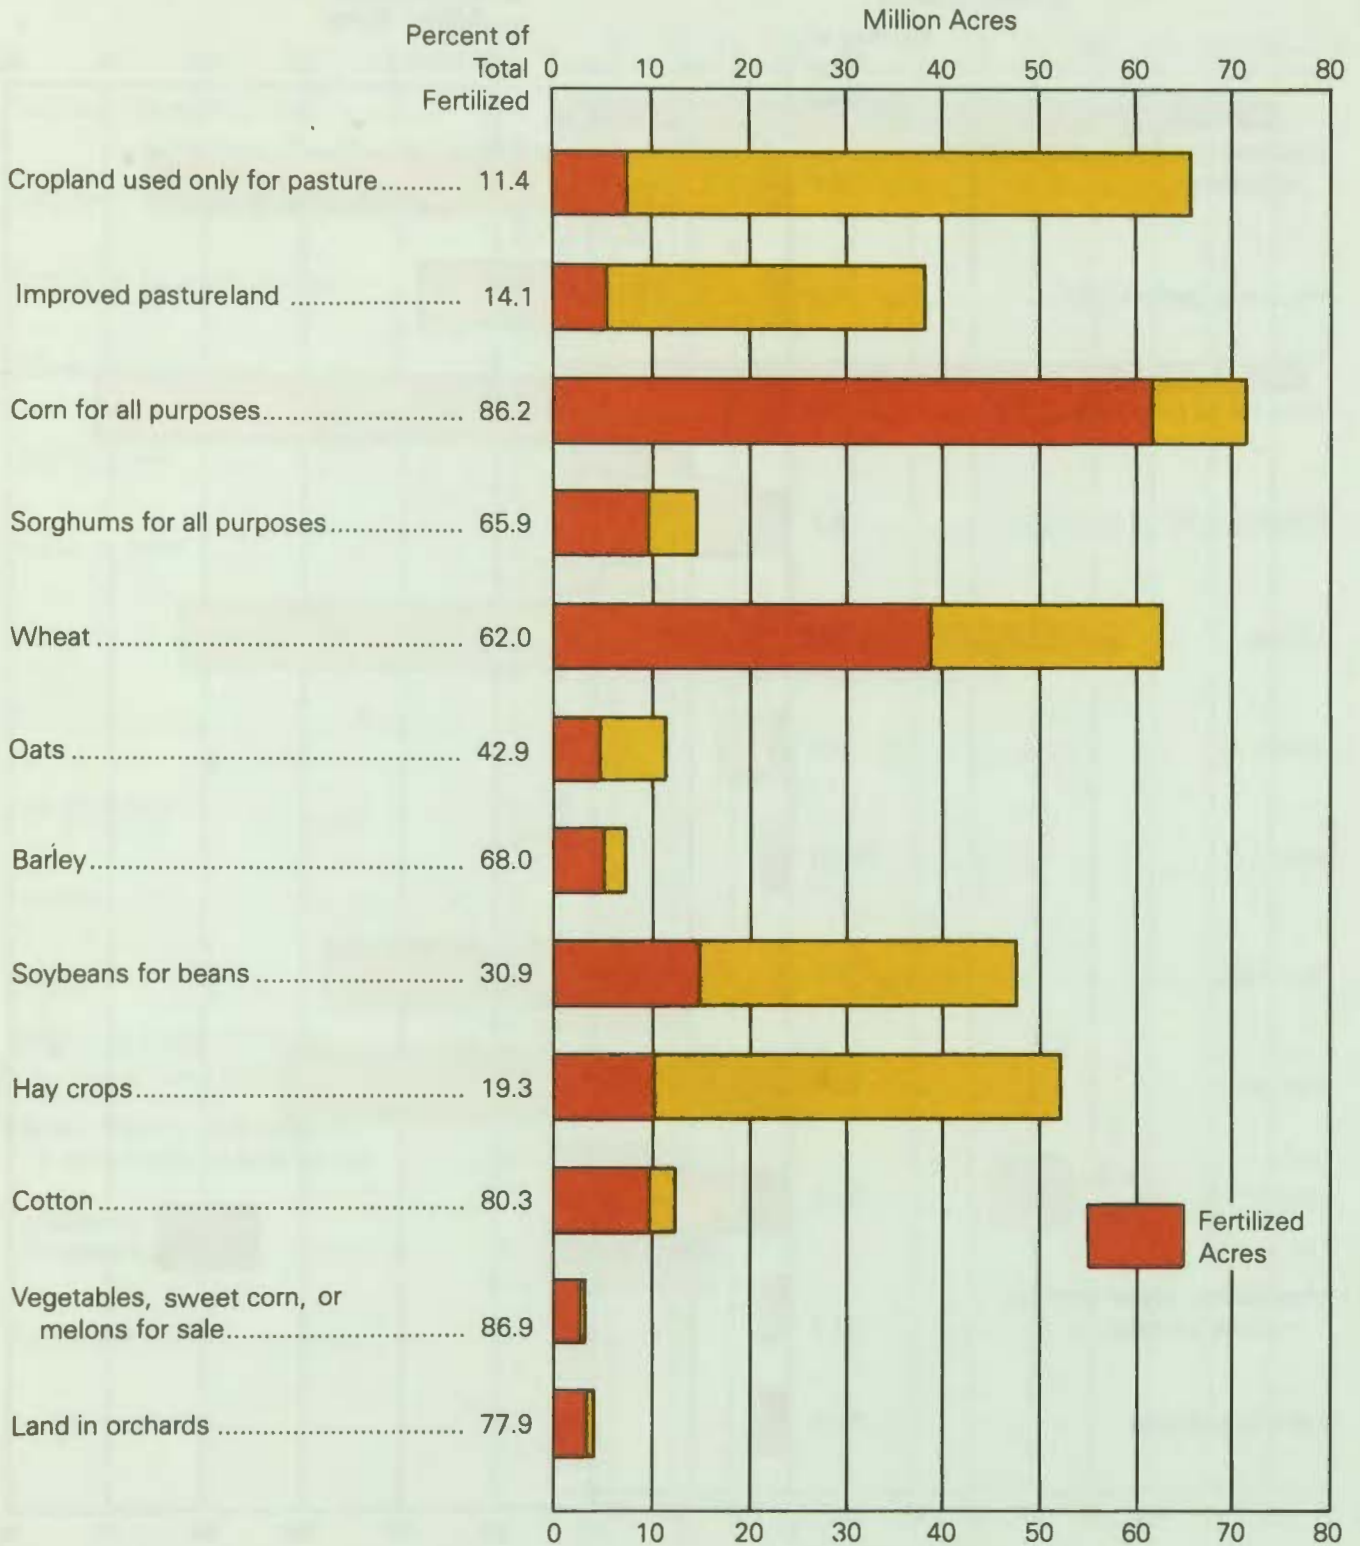

CHART 14. Proportion of Pastureland and Selected Crops Fertilized, United States: 1974
 (Farms with sales of \$2,500 and over)

U.S. Total Acres on Which Fertilizer Used: 184,642,504.