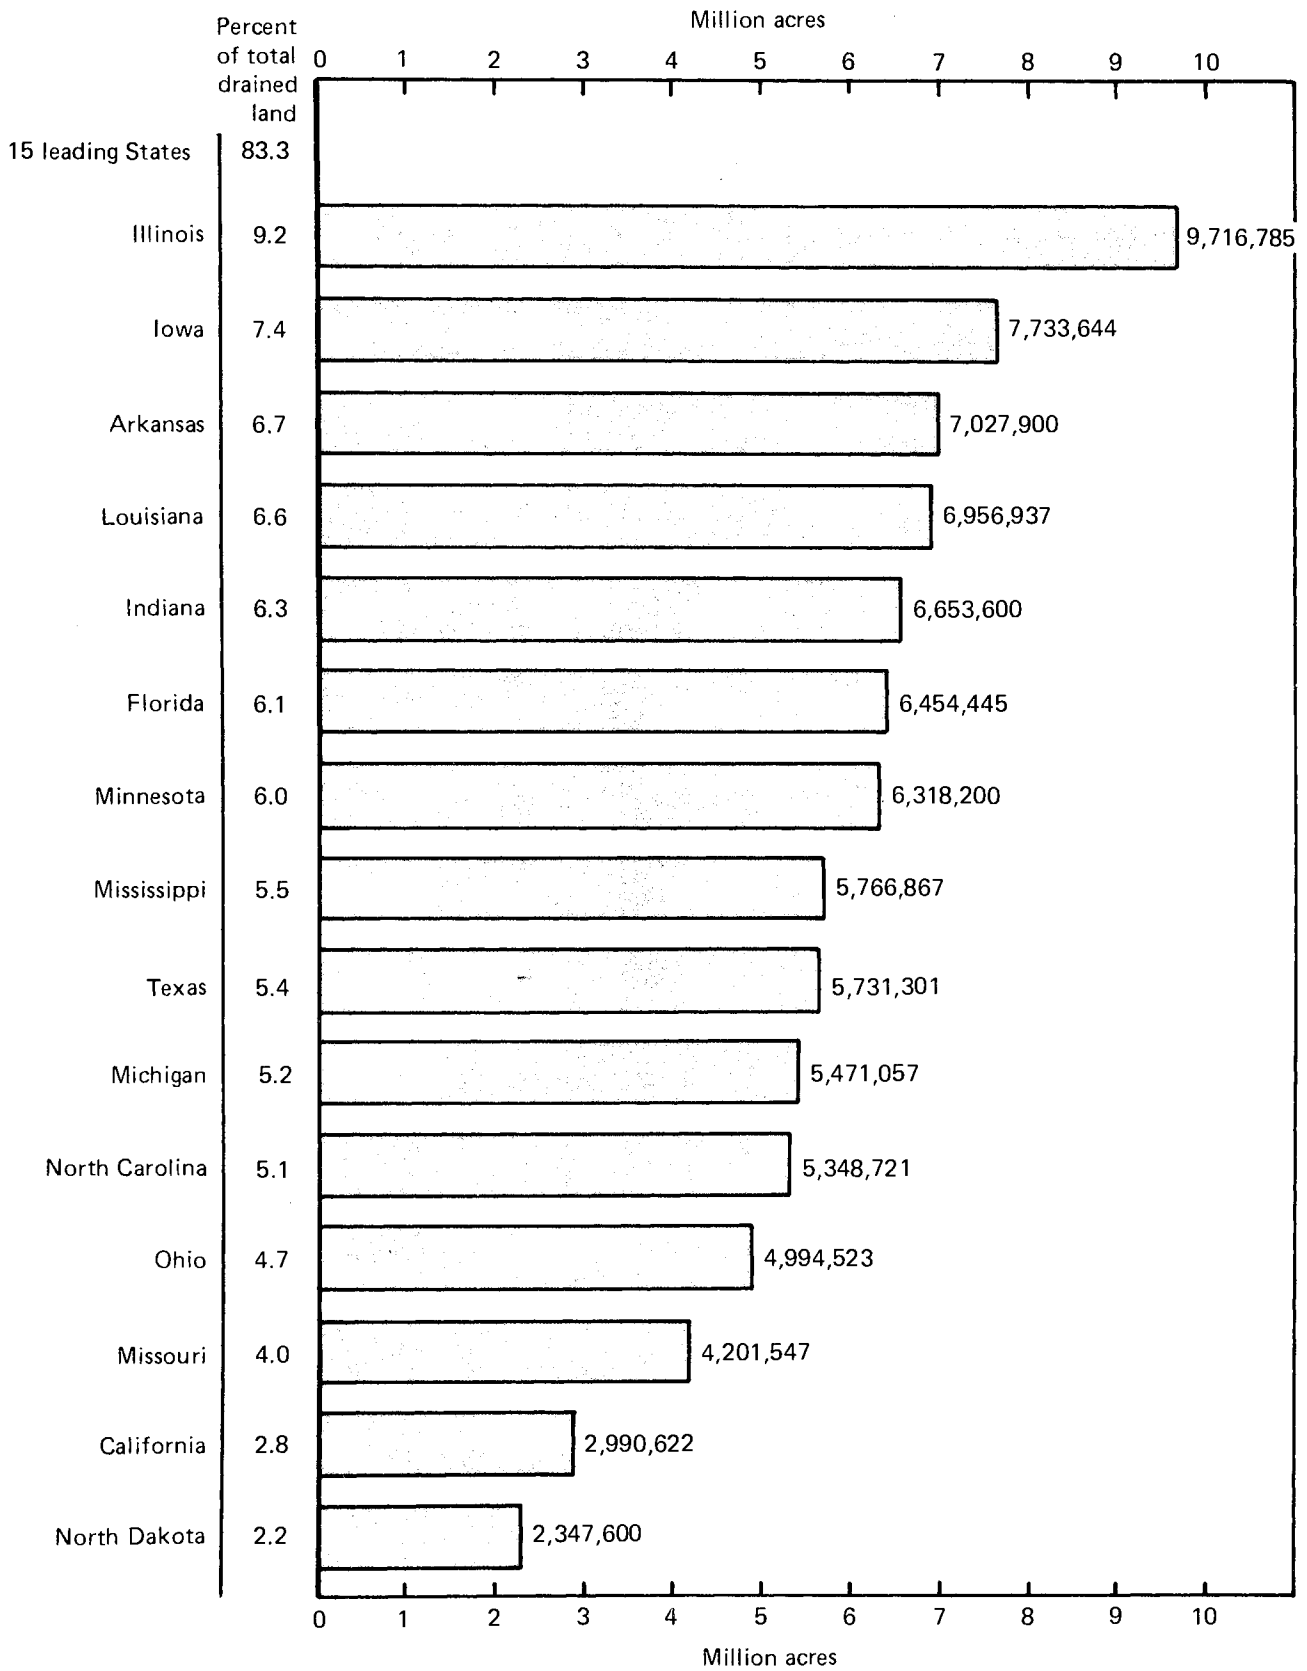

CHART 1.

Leading States in Artificially Drained Agricultural Land: 1978

Artificially drained agricultural land: 105,278,488 acres.