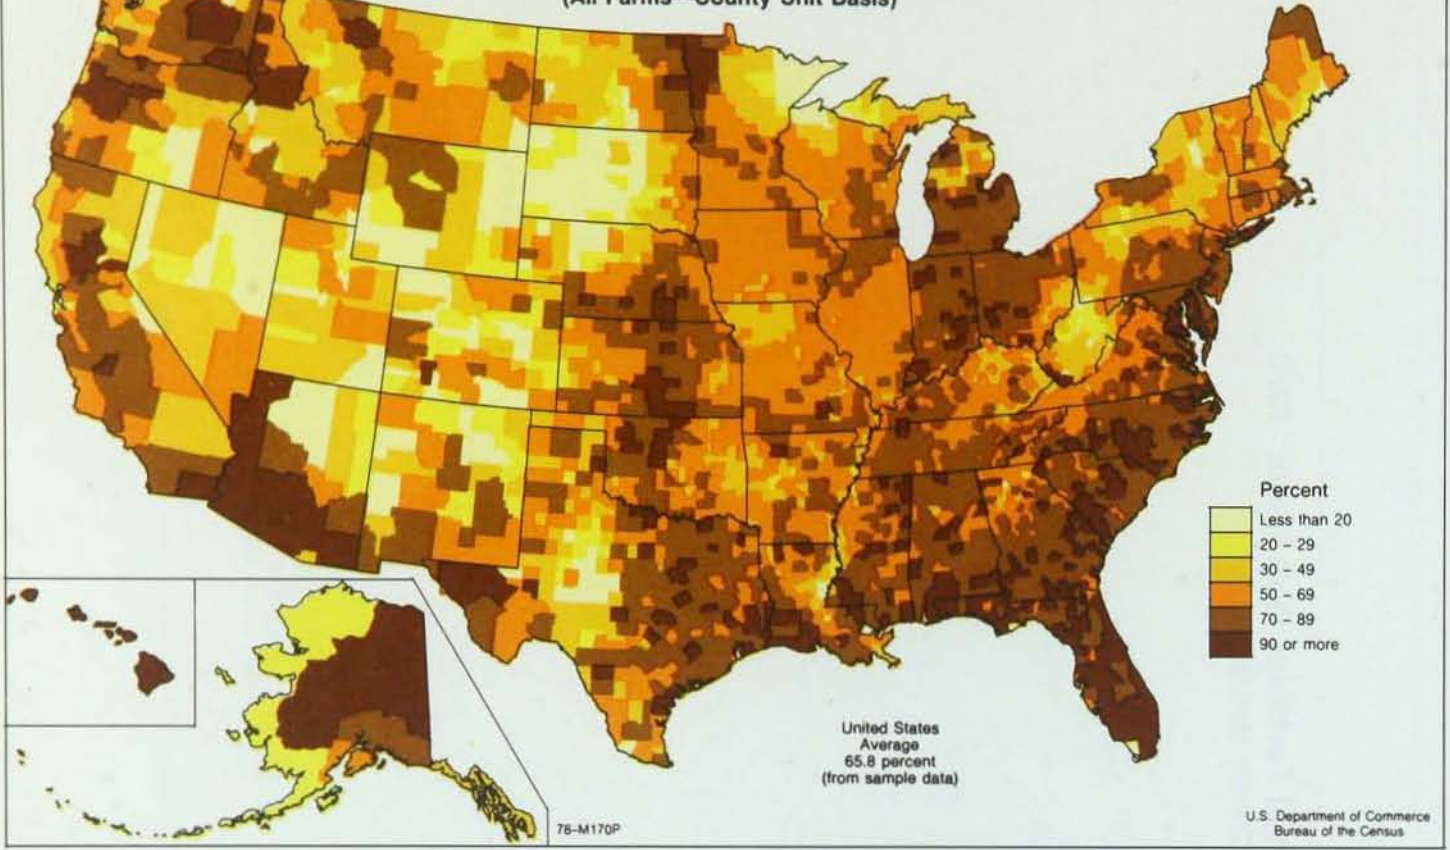

Acres of Cropland, Excluding Cropland Pasture, on Which Commercial Fertilizer Was Used as a Percent of Harvested Cropland: 1978
(All Farms--County Unit Basis)

Acres on Which Lime Was Used: 1978
(All Farms--County Unit Basis)