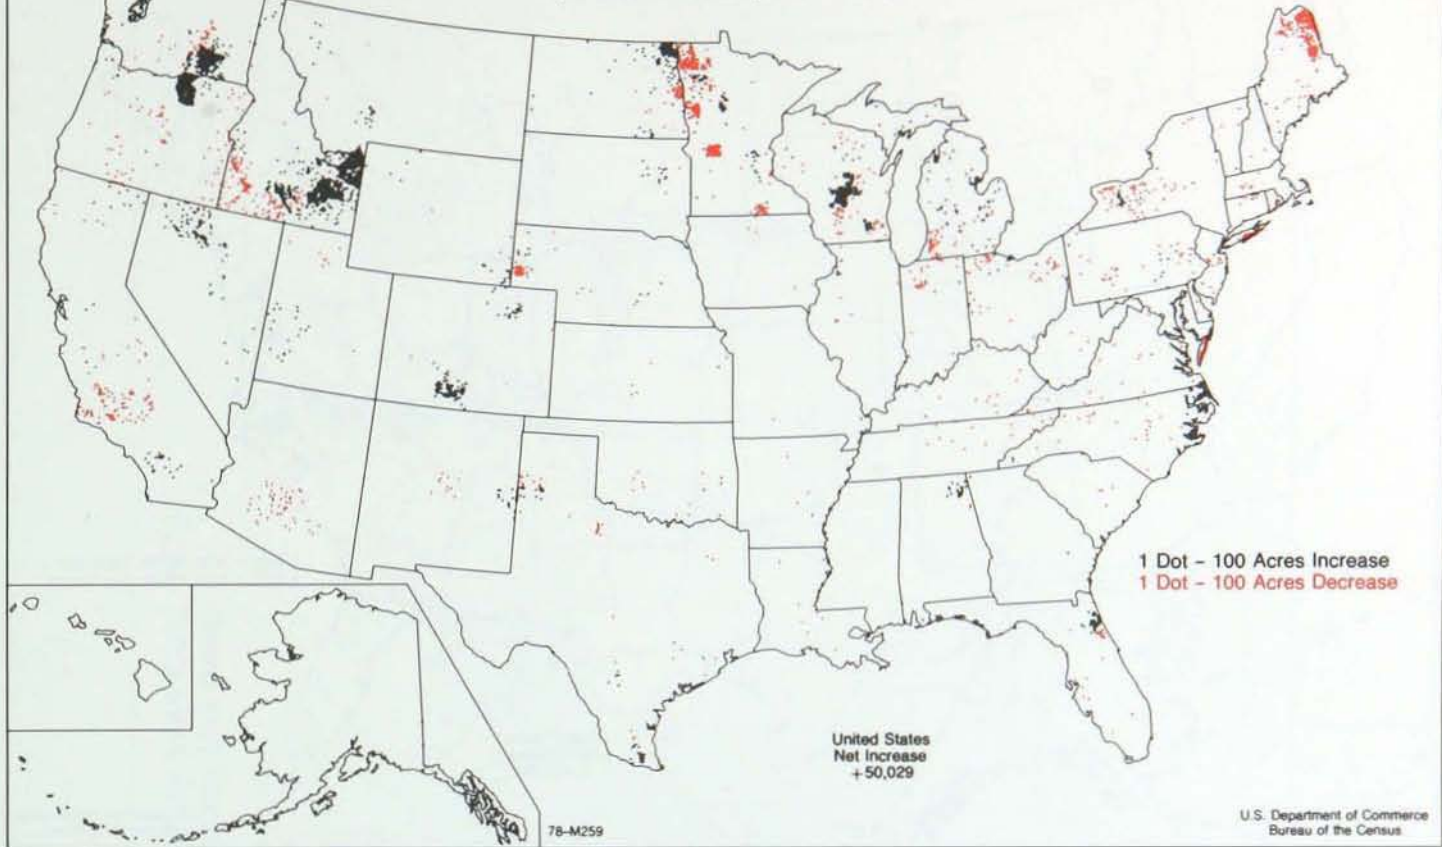

Irish Potatoes Harvested - Increase and Decrease in Acreage: 1974 to 1978
(All Farms—County Unit Basis)

Tobacco Harvested: 1978
(All Farms—County Unit Basis)