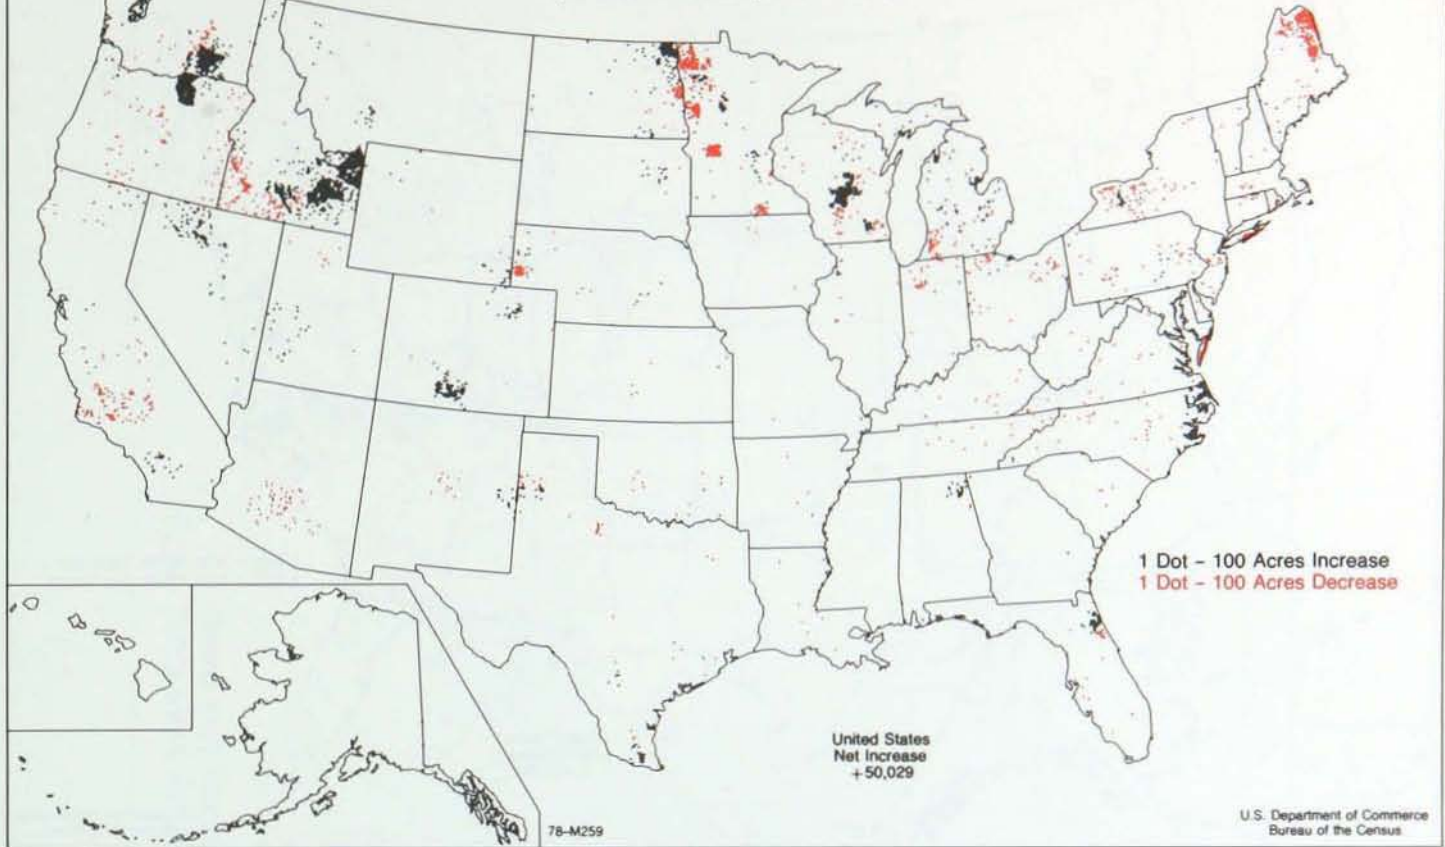

Irish Potatoes Harvested - Increase and Decrease in Acreage: 1974 to 1978
(All Farms—County Unit Basis)

Tobacco Harvested: 1978
(All Farms—County Unit Basis)