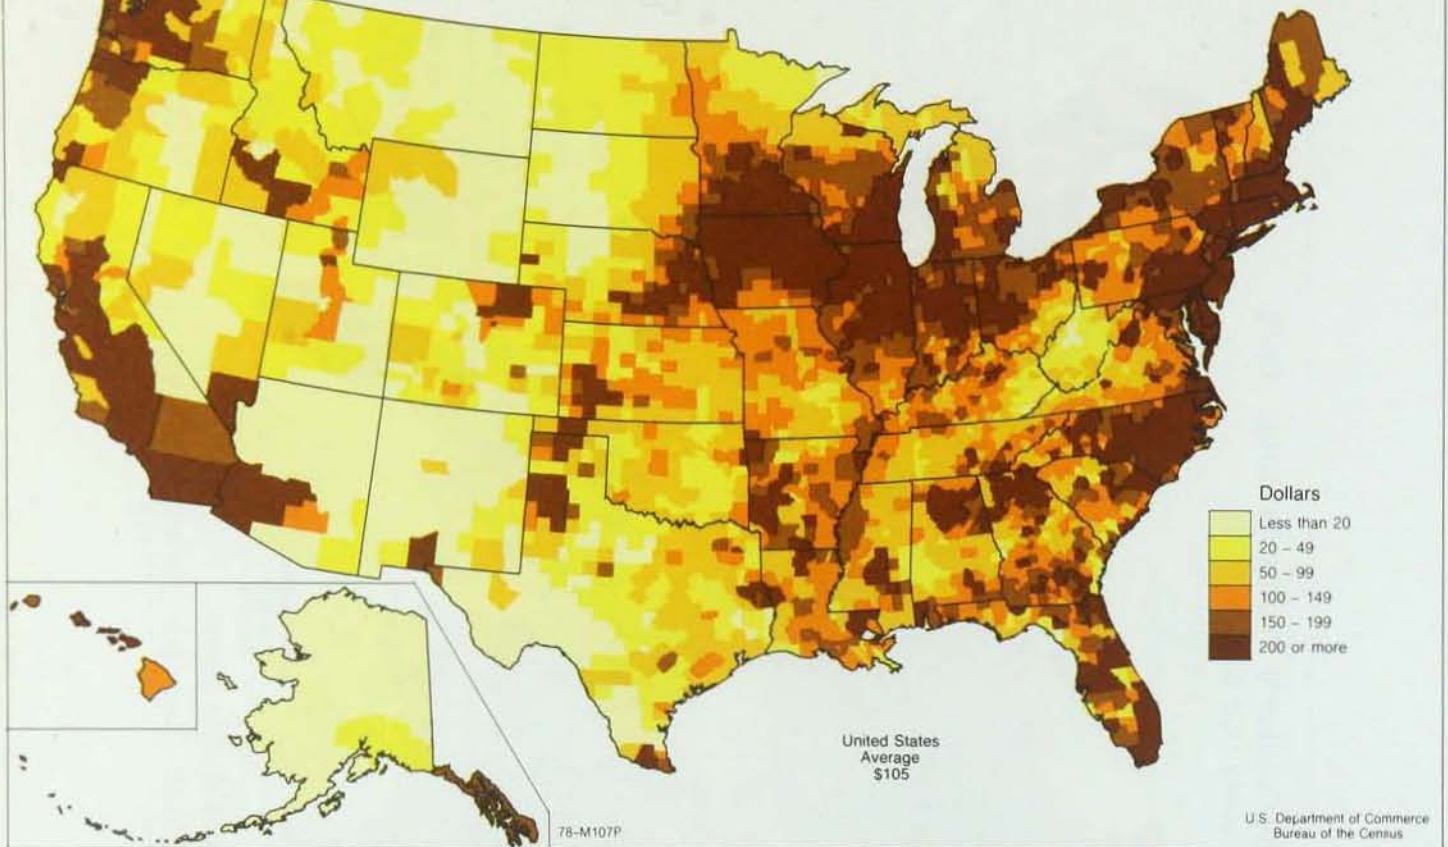

Average Value of Agricultural Products Sold Per Acre of Land in Farms: 1978
(All Farms--County Unit Basis)

Value of Agricultural Products Sold as a Percent of Value of Land and Buildings and Market Value of Machinery and Equipment: 1978
(All Farms--County Unit Basis)