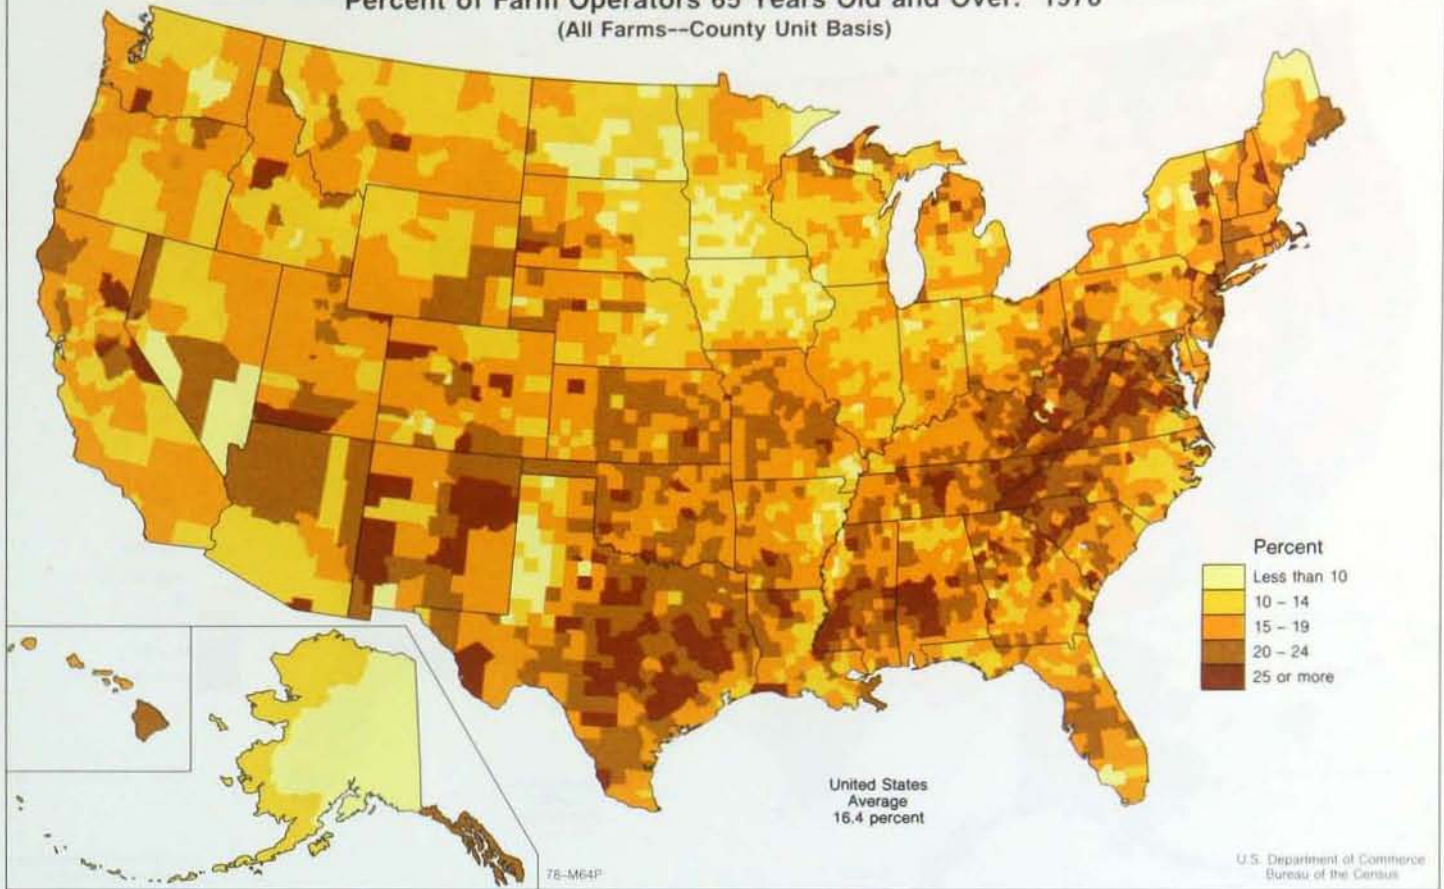

Percent of Farm Operators 65 Years Old and Over: 1978
(All Farms--County Unit Basis)

Farm Operators Reporting Any Off-Farm Work: 1978
(All Farms--County Unit Basis)