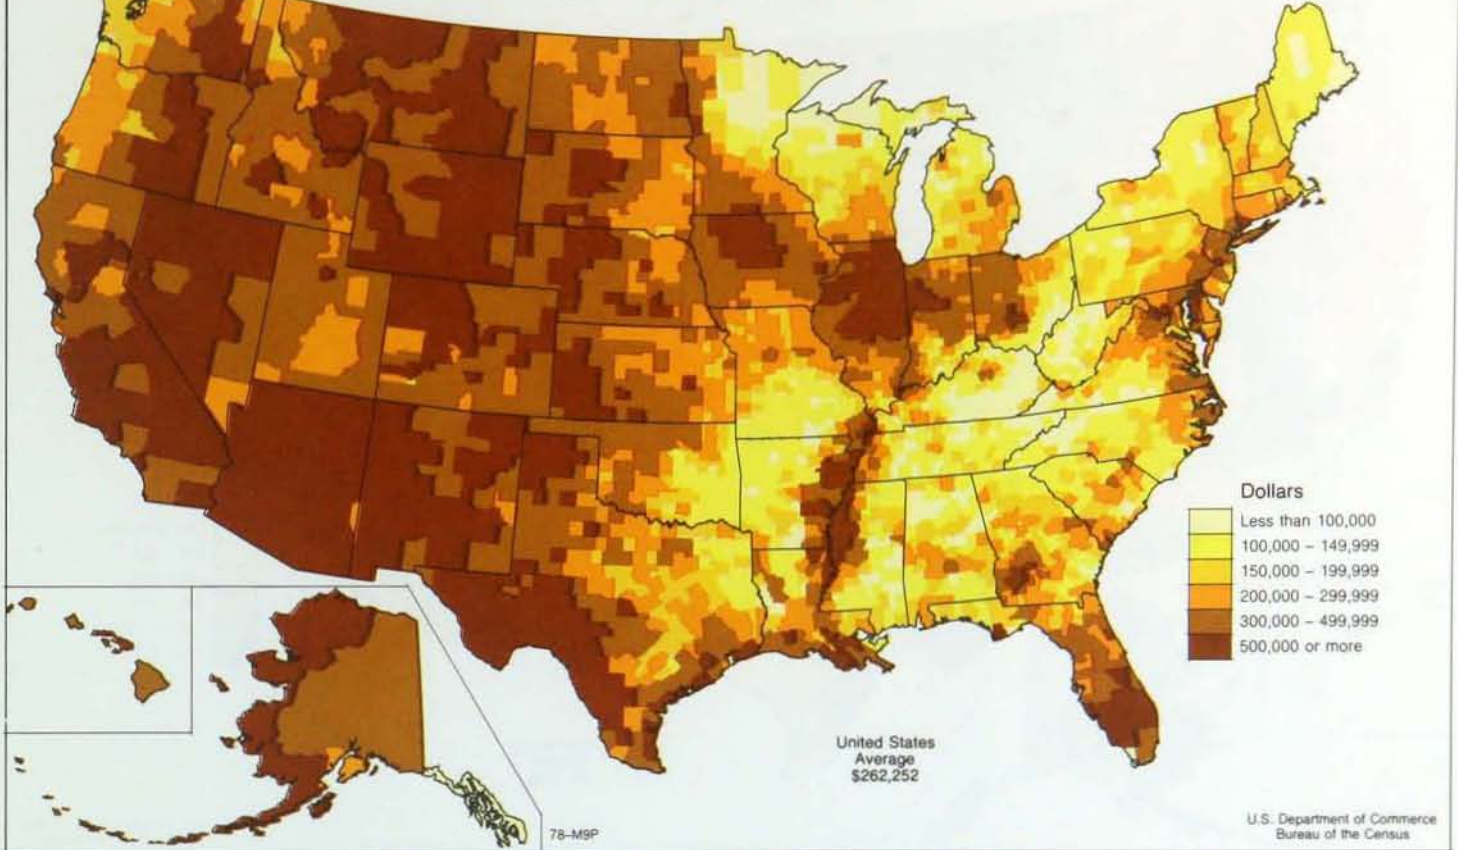

Average Value of Land and Buildings Per Farm: 1978
(All Farms--County Unit Basis)

Average Value of Land and Buildings Per Acre of Land in Farms: 1978
(All Farms--County Unit Basis)