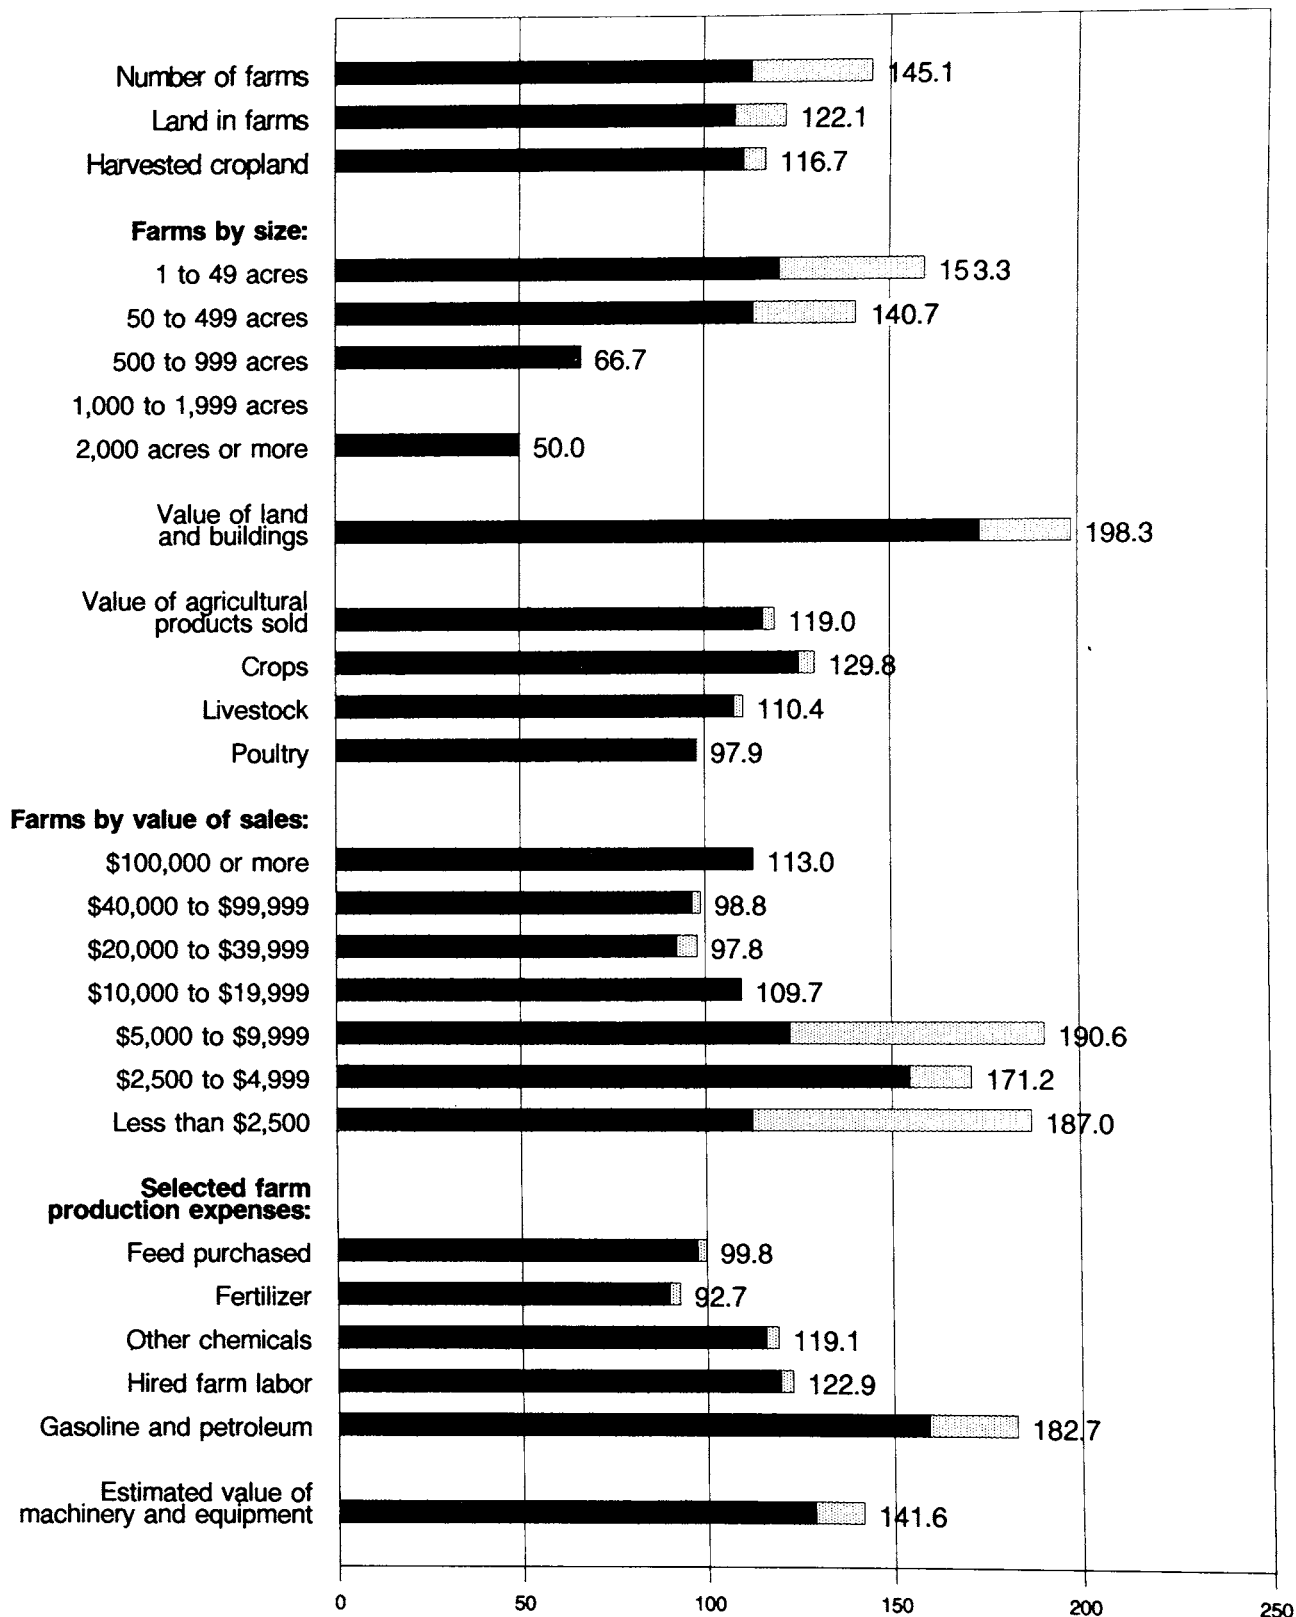

RHODE ISLAND

Chart 1.
Changes in State's Agriculture: 1978 From 1974

■ Mail portion
▨ Area sample

RHODE ISLAND

Chart 2.
Profile of State's Agriculture: 1978

 Mail portion
 Area sample

RHODE ISLAND

Chart 2 — Con.
Profile of State's Agriculture: 1978

 Mail portion
 Area sample

Chart 3.
Land in Farms by Type of Organization: 1978

RHODE ISLAND

Chart 4.
Farms by Value of Sales: 1978

Chart 5.
Value of Products Sold by Size of Sales: 1978