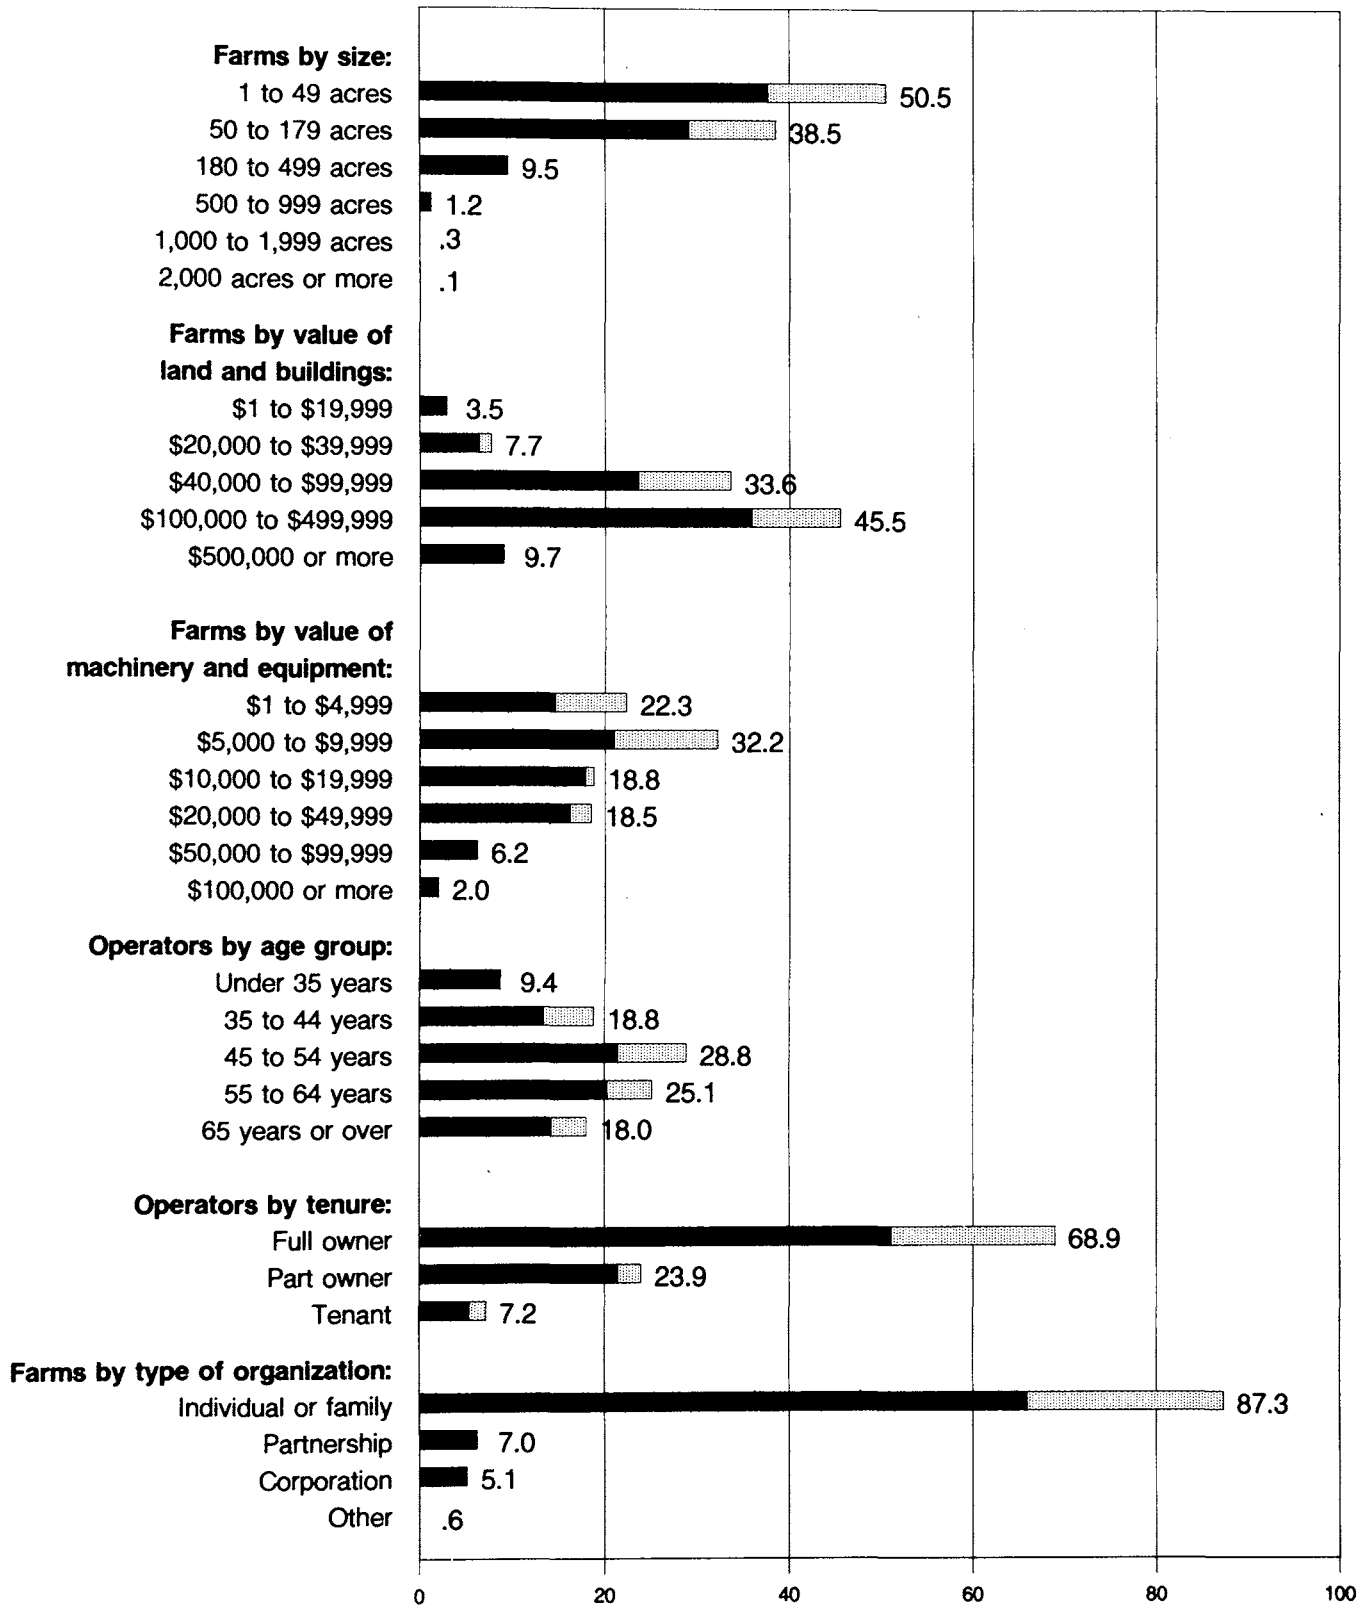

RHODE ISLAND

Chart 1.
Changes in State's Agriculture: 1978 From 1974

■ Mail portion
▨ Area sample

RHODE ISLAND

Chart 2.
Profile of State's Agriculture: 1978

 Mail portion
 Area sample

RHODE ISLAND

Chart 2 — Con.
Profile of State's Agriculture: 1978

 Mail portion
 Area sample

Chart 3.
Land in Farms by Type of Organization: 1978

RHODE ISLAND

Chart 4.
Farms by Value of Sales: 1978

Chart 5.
Value of Products Sold by Size of Sales: 1978