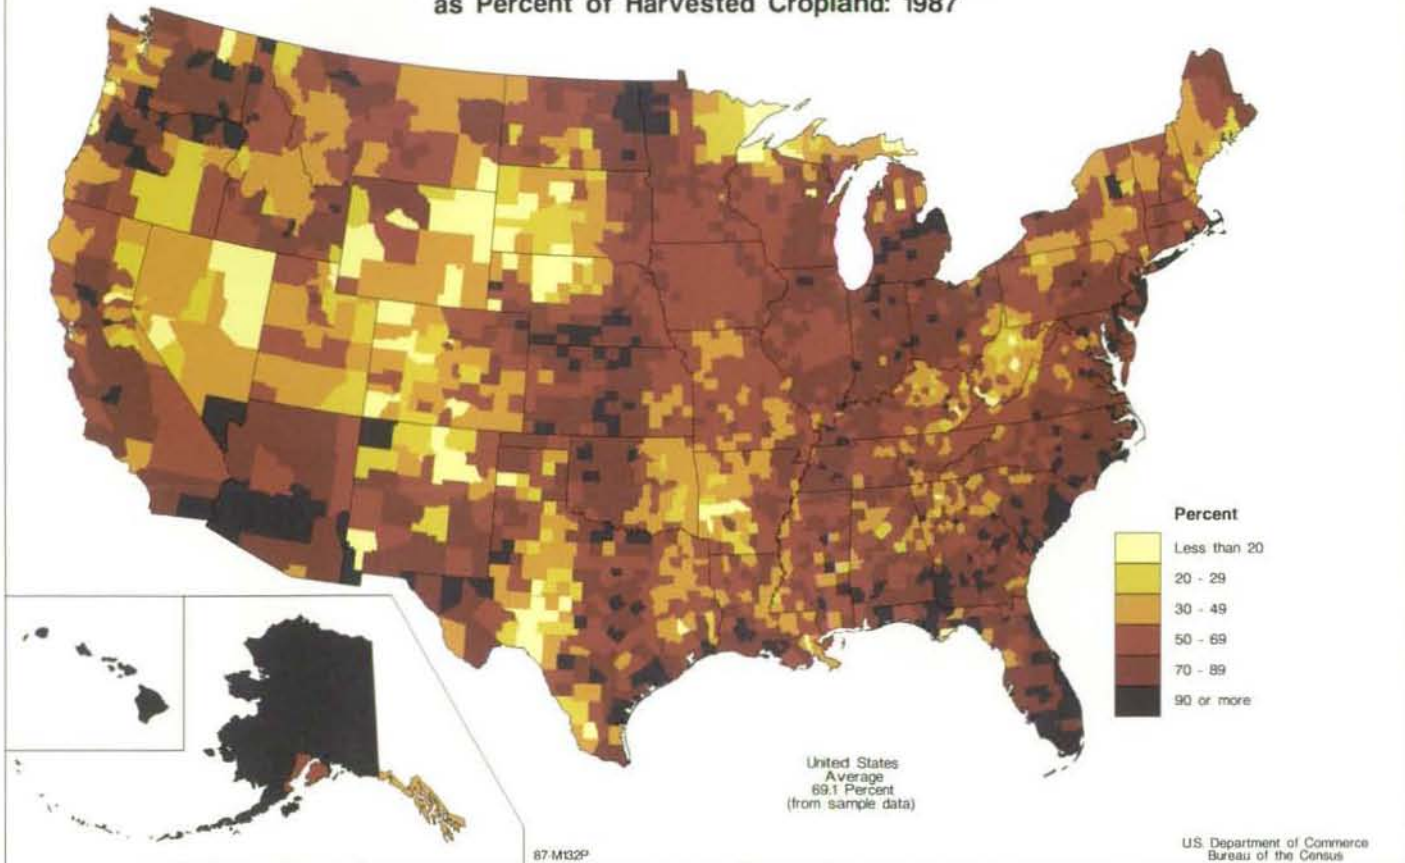

**Acres of Cropland Fertilized, Excluding Pastureland,
as Percent of Harvested Cropland: 1987**

Acres on Which Lime Was Used: 1987