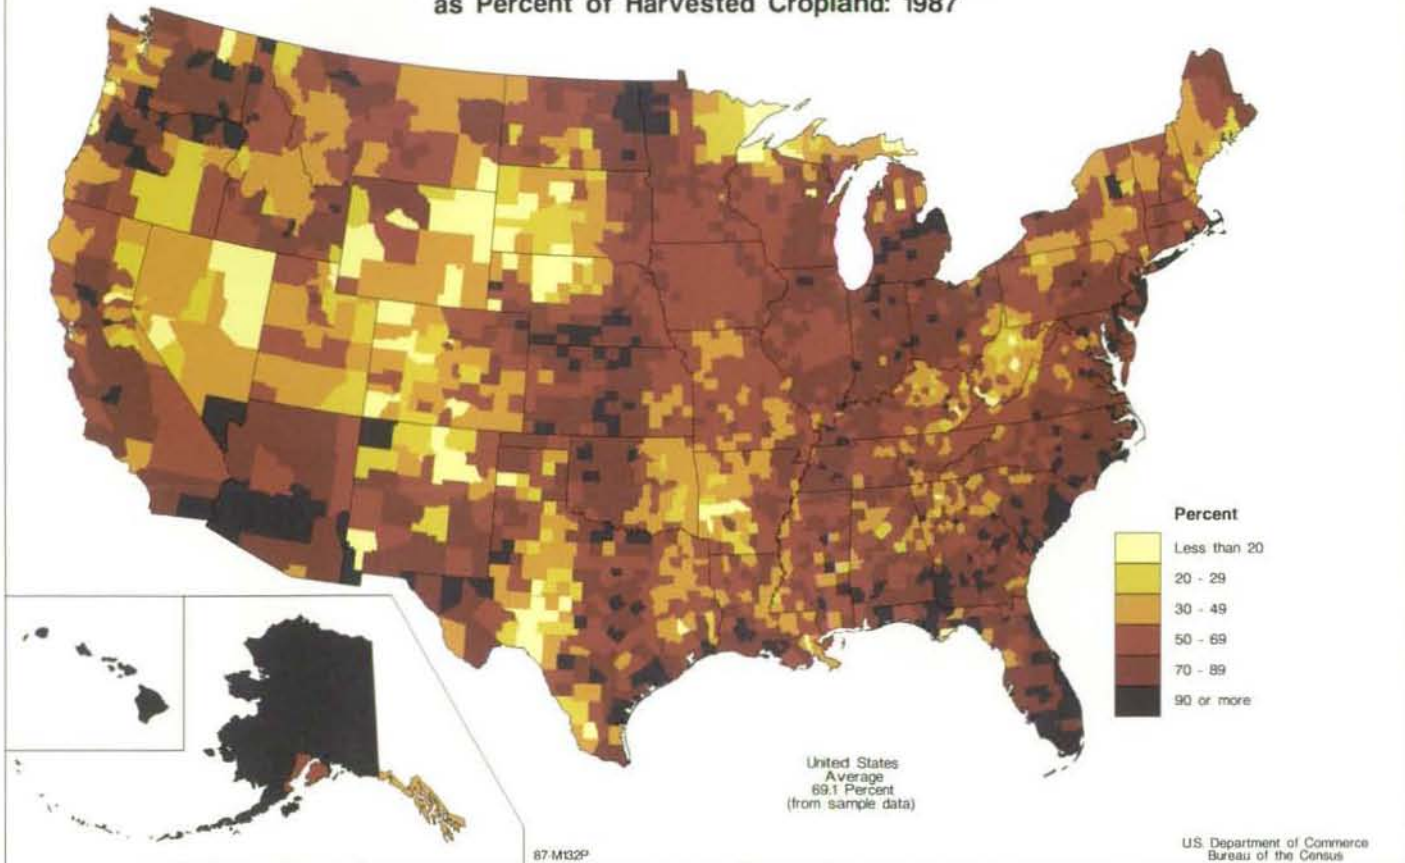

**Acres of Cropland Fertilized, Excluding Pastureland,  
as Percent of Harvested Cropland: 1987**

**Acres on Which Lime Was Used: 1987**