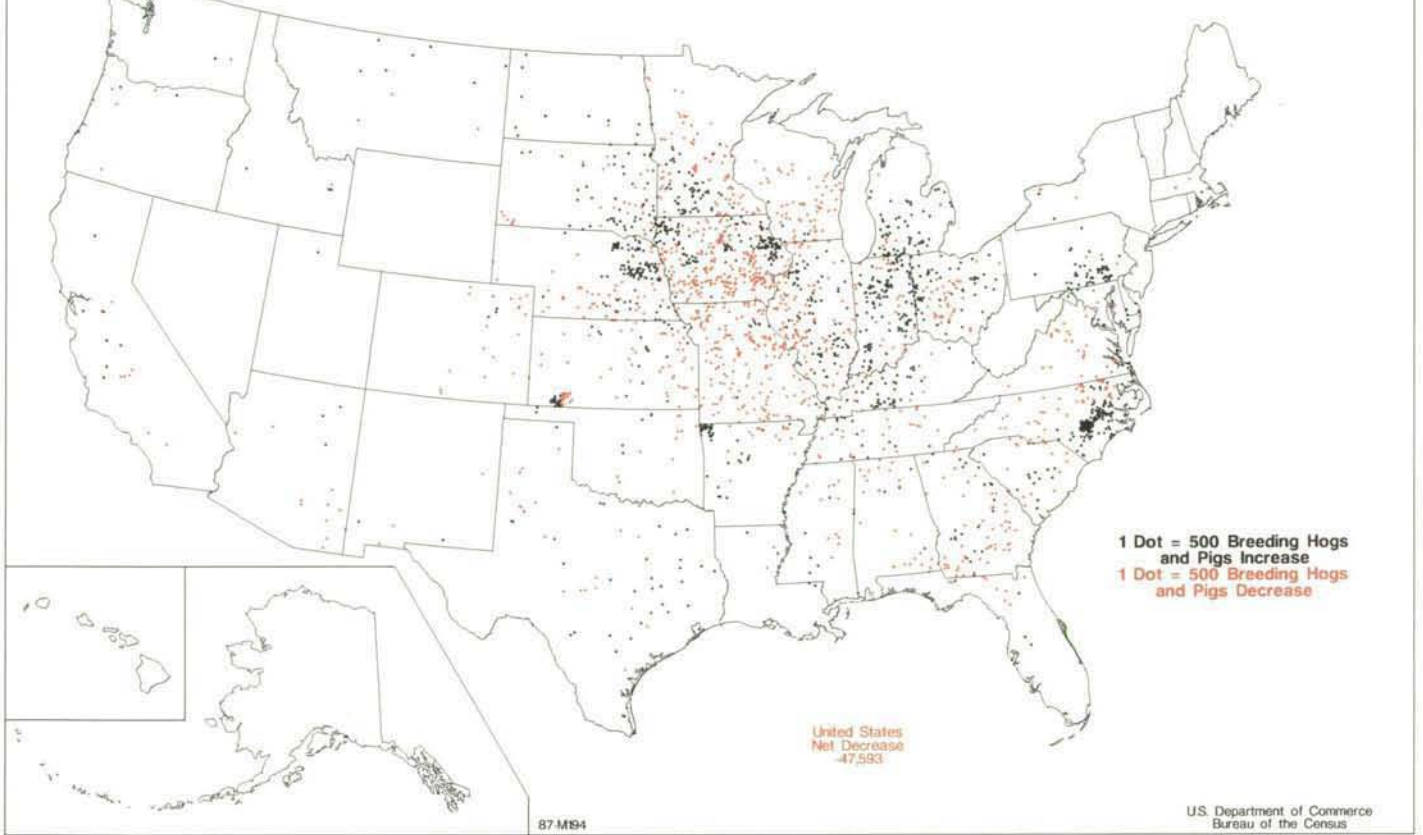

**Hogs and Pigs Used or to be Used for Breeding -
Change in Inventory: 1982 to 1987**

**Litters of Pigs Farrowed Between December 1, 1986,
and November 30, 1987**