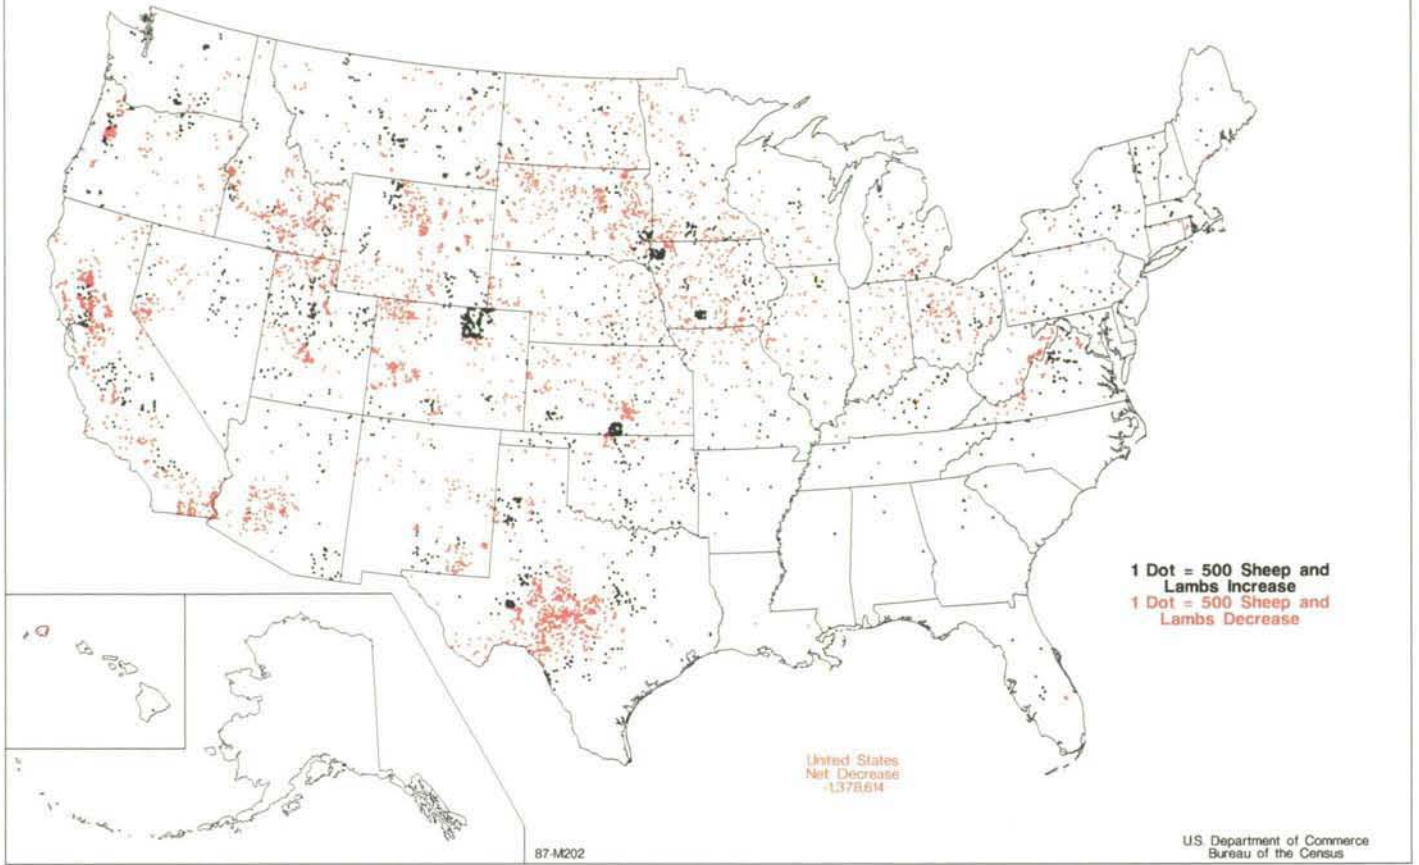

Sheep and Lambs - Change in Inventory: 1982 to 1987

Ewes 1 Year Old or Older - Inventory: 1987