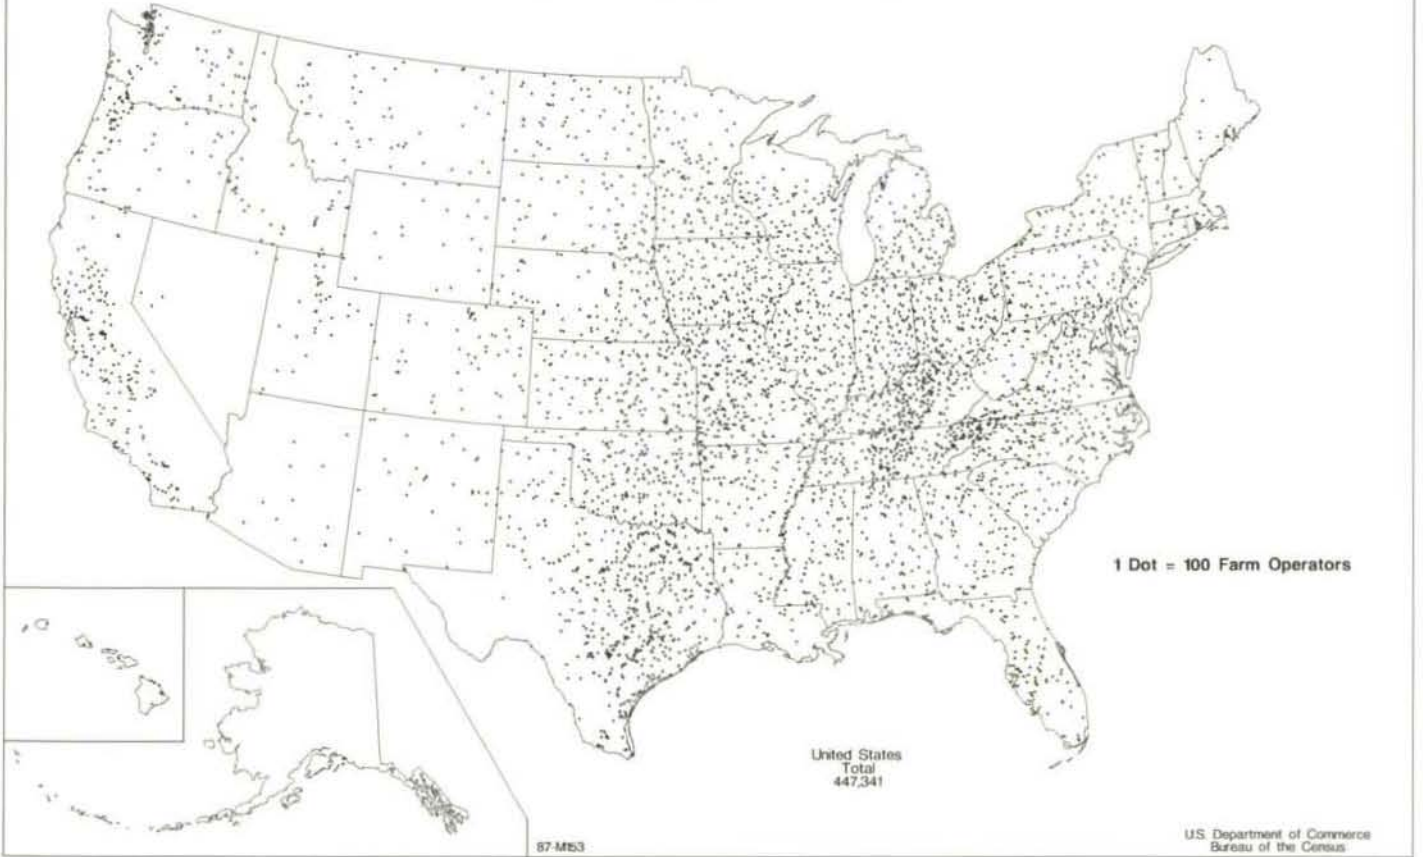

Farm Operators 65 Years Old and Over: 1987

Percent of Farm Operators 65 Years Old and Over: 1987