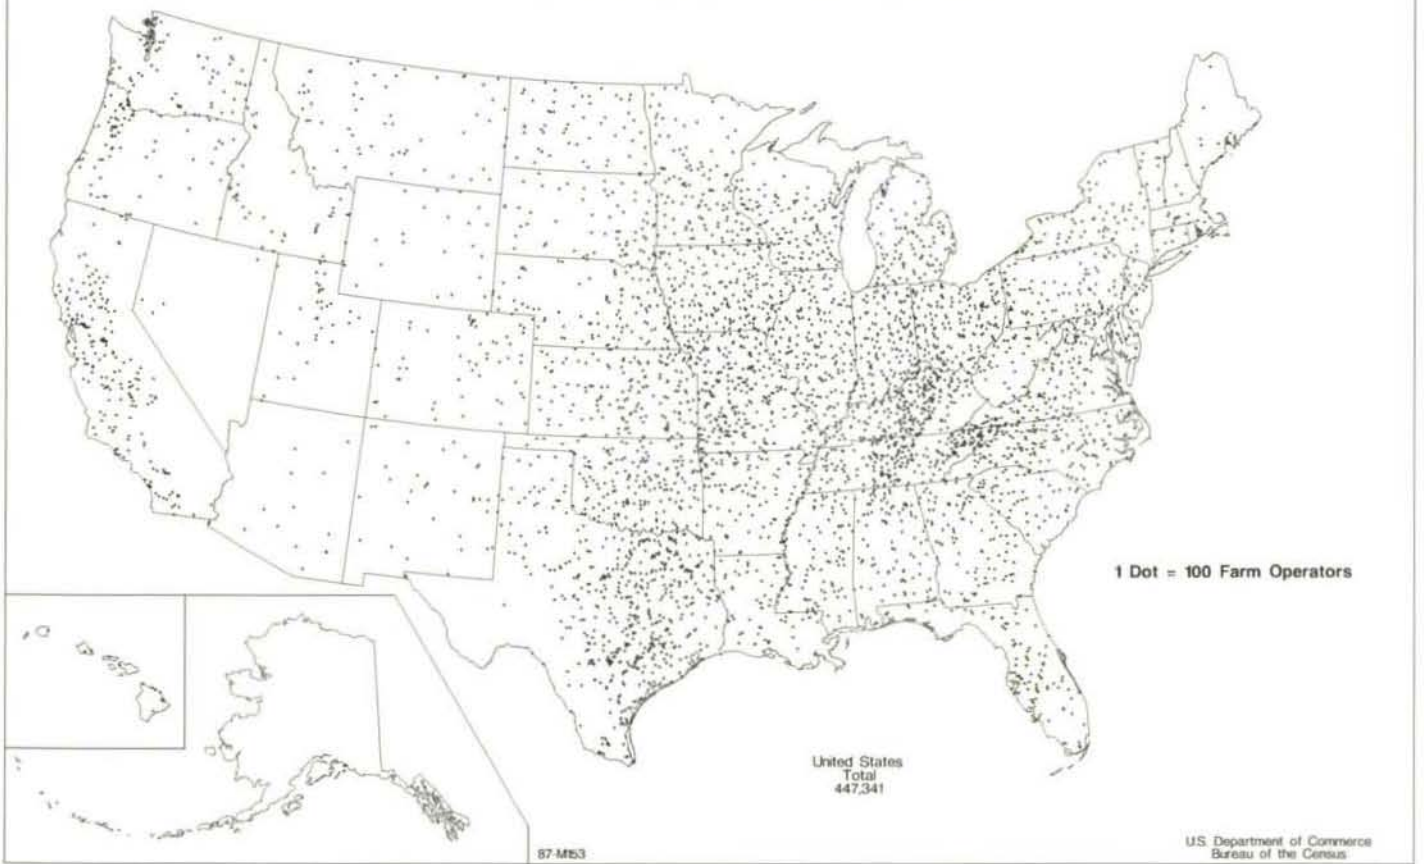

Farm Operators 65 Years Old and Over: 1987

Percent of Farm Operators 65 Years Old and Over: 1987