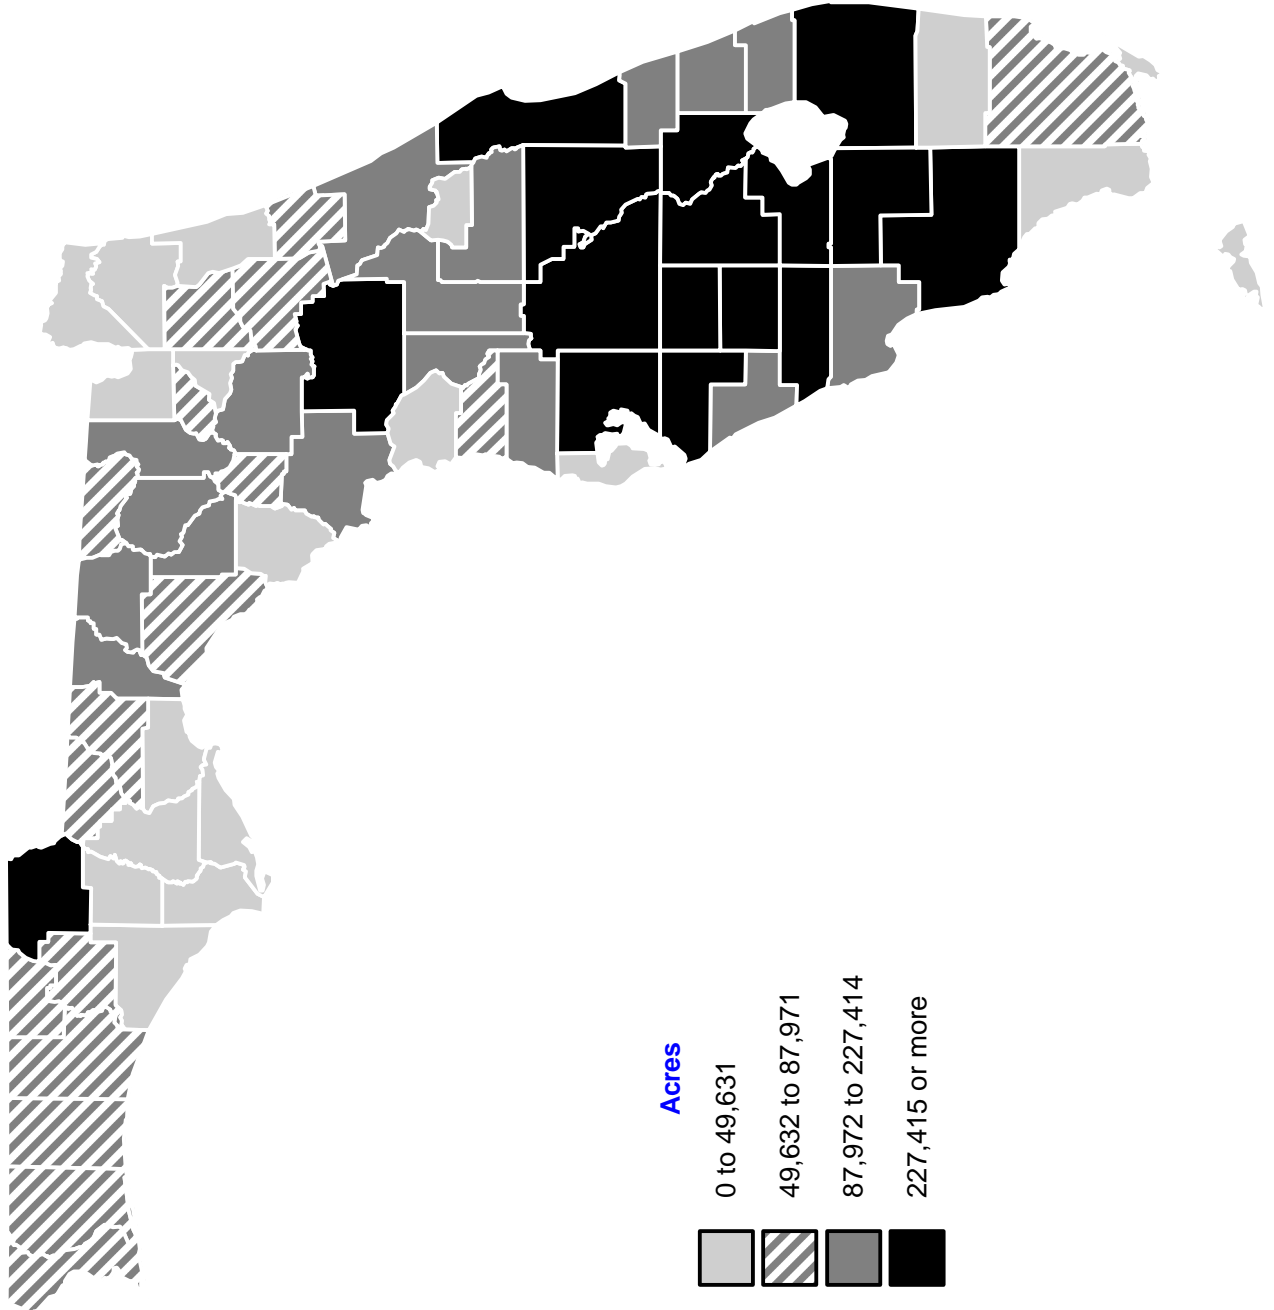

MAP LEGEND

- State
- County
- Shoreline
- ERIE

Note: All boundaries and names are as of January 1, 1997.

Map 1. Land in Farms by County: 1997

Map 2. Market Value of Agricultural Products Sold by County: 1997

Map 3. Value of Crops Sold by County: 1997

Map 4. Farm Operators Reporting Principal Occupation as Farming by County: 1997