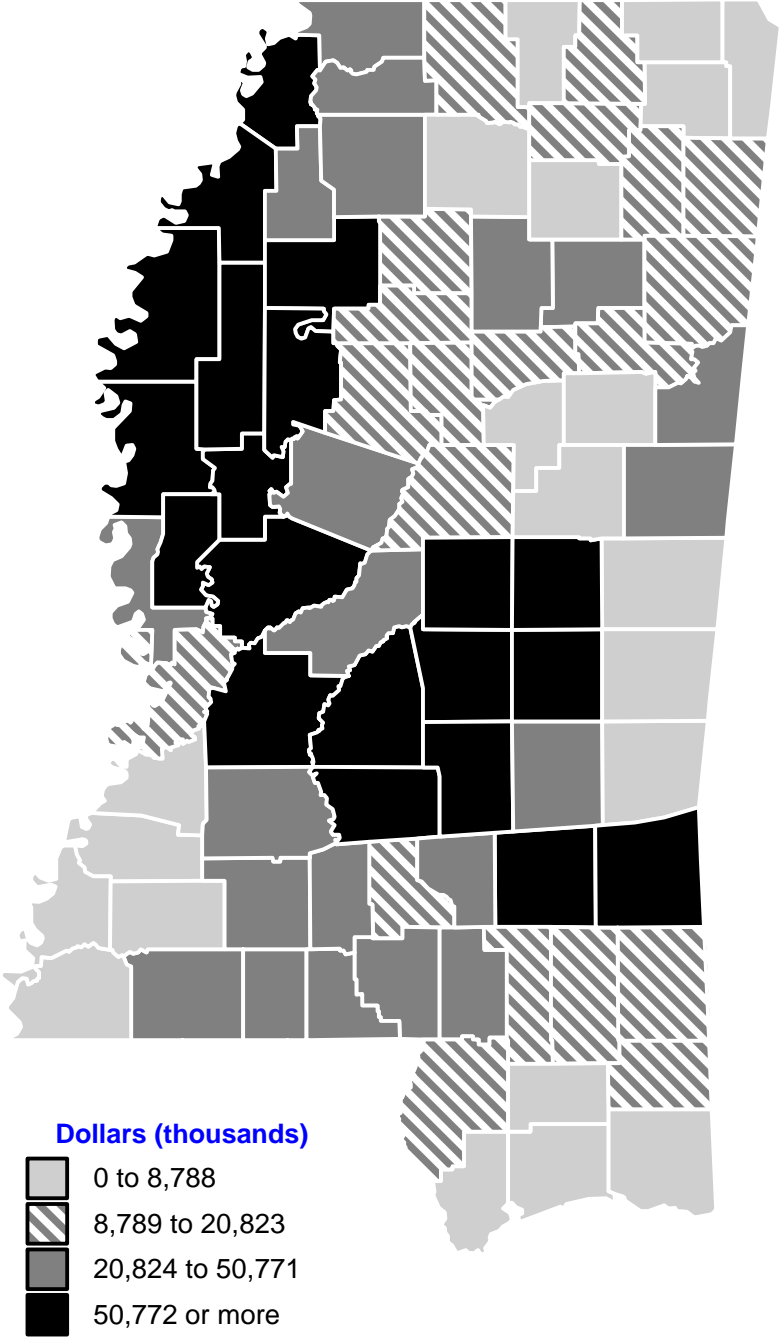

MAP LEGEND

- State
- ERIE County
- Shoreline

Note: All boundaries and names are as of January 1, 1997.

Map 1. Land in Farms by County: 1997

Map 2. Market Value of Agricultural Products Sold by County: 1997

Map 3. Value of Livestock, Poultry, and Their Products Sold by County: 1997

Map 4. Farm Operators Reporting Principal Occupation as Farming by County: 1997