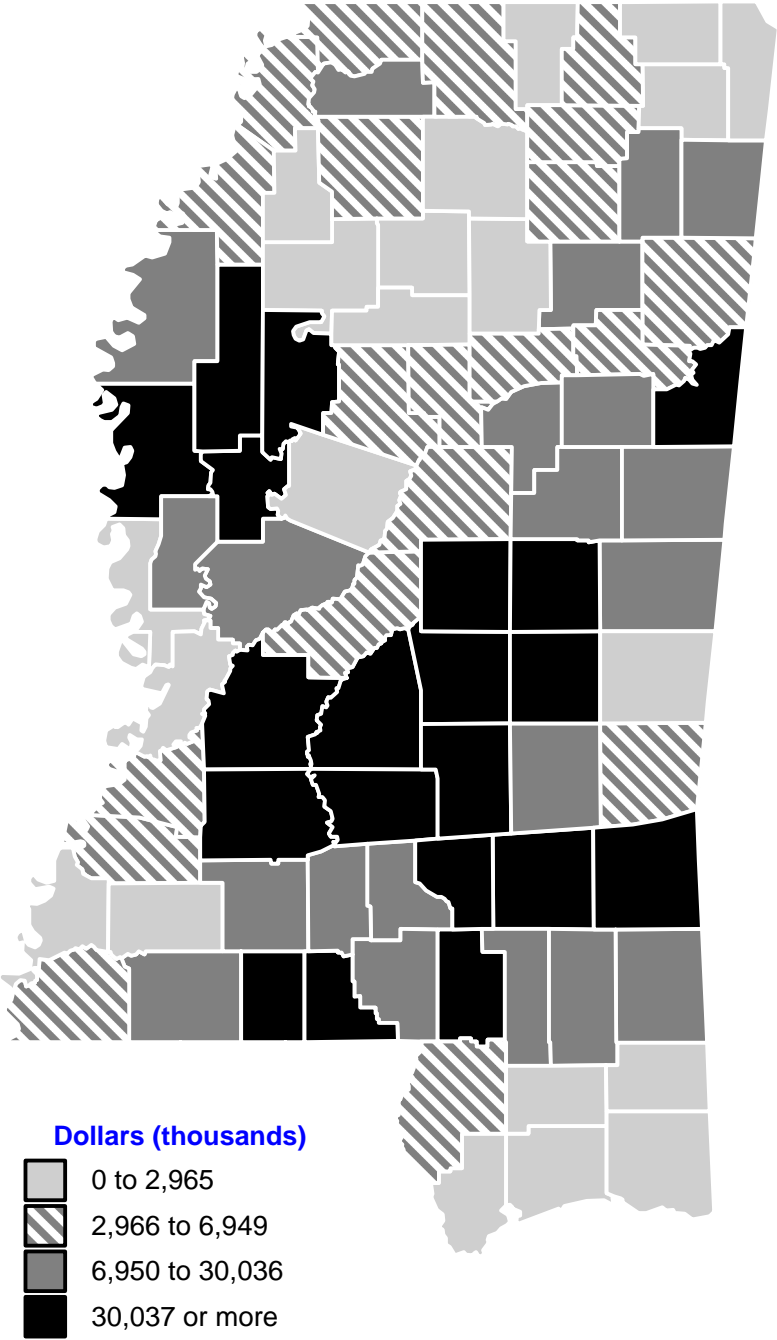

MAP LEGEND

- State
- ERIE County
- Shoreline

Note: All boundaries and names are as of January 1, 1997.

Map 1. Land in Farms by County: 1997

Map 2. Market Value of Agricultural Products Sold by County: 1997

Map 3. Value of Livestock, Poultry, and Their Products Sold by County: 1997

Map 4. Farm Operators Reporting Principal Occupation as Farming by County: 1997