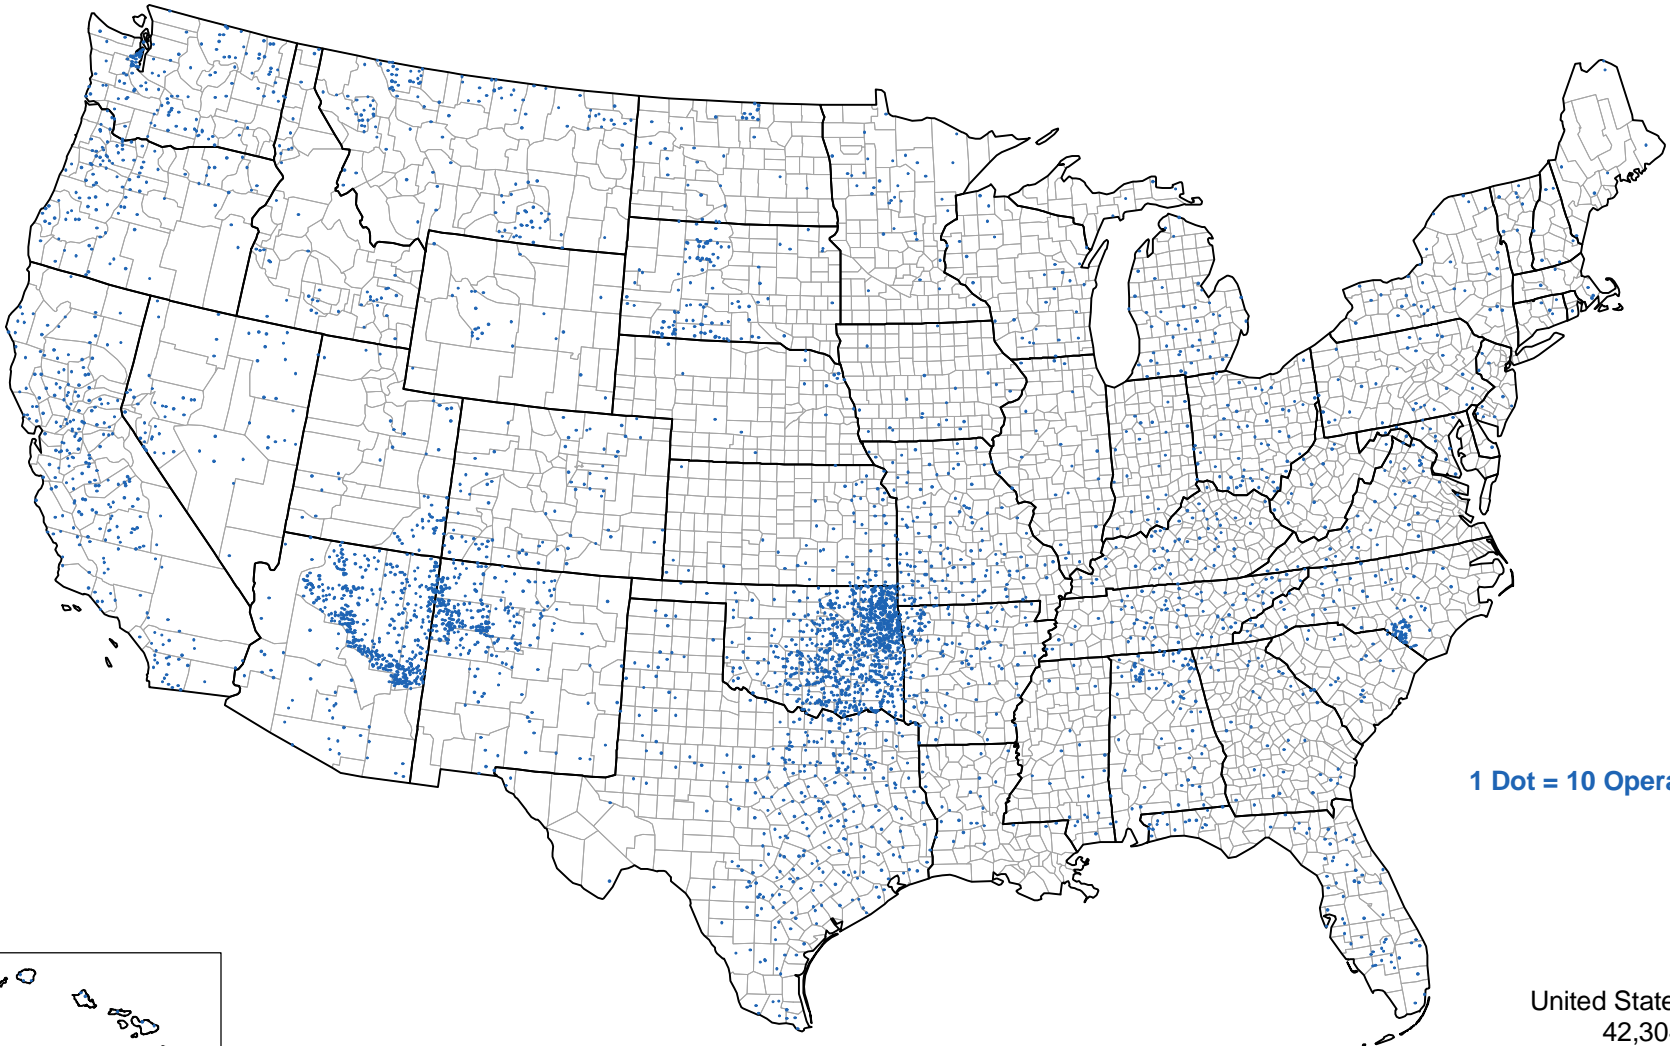

# Number of American Indian or Alaska Native Farm Operators: 2002

1 Dot = 10 Operators

United States Total  
42,304  
(see Appendix A terms)

2002 Census of Agriculture