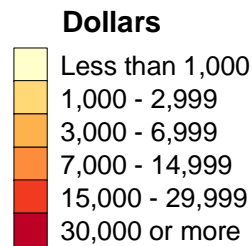

Payments Received from Conservation Reserve and Wetlands Reserve Programs, Average per Farm: 2002

United States Average
\$5,163

2002 Census of Agriculture