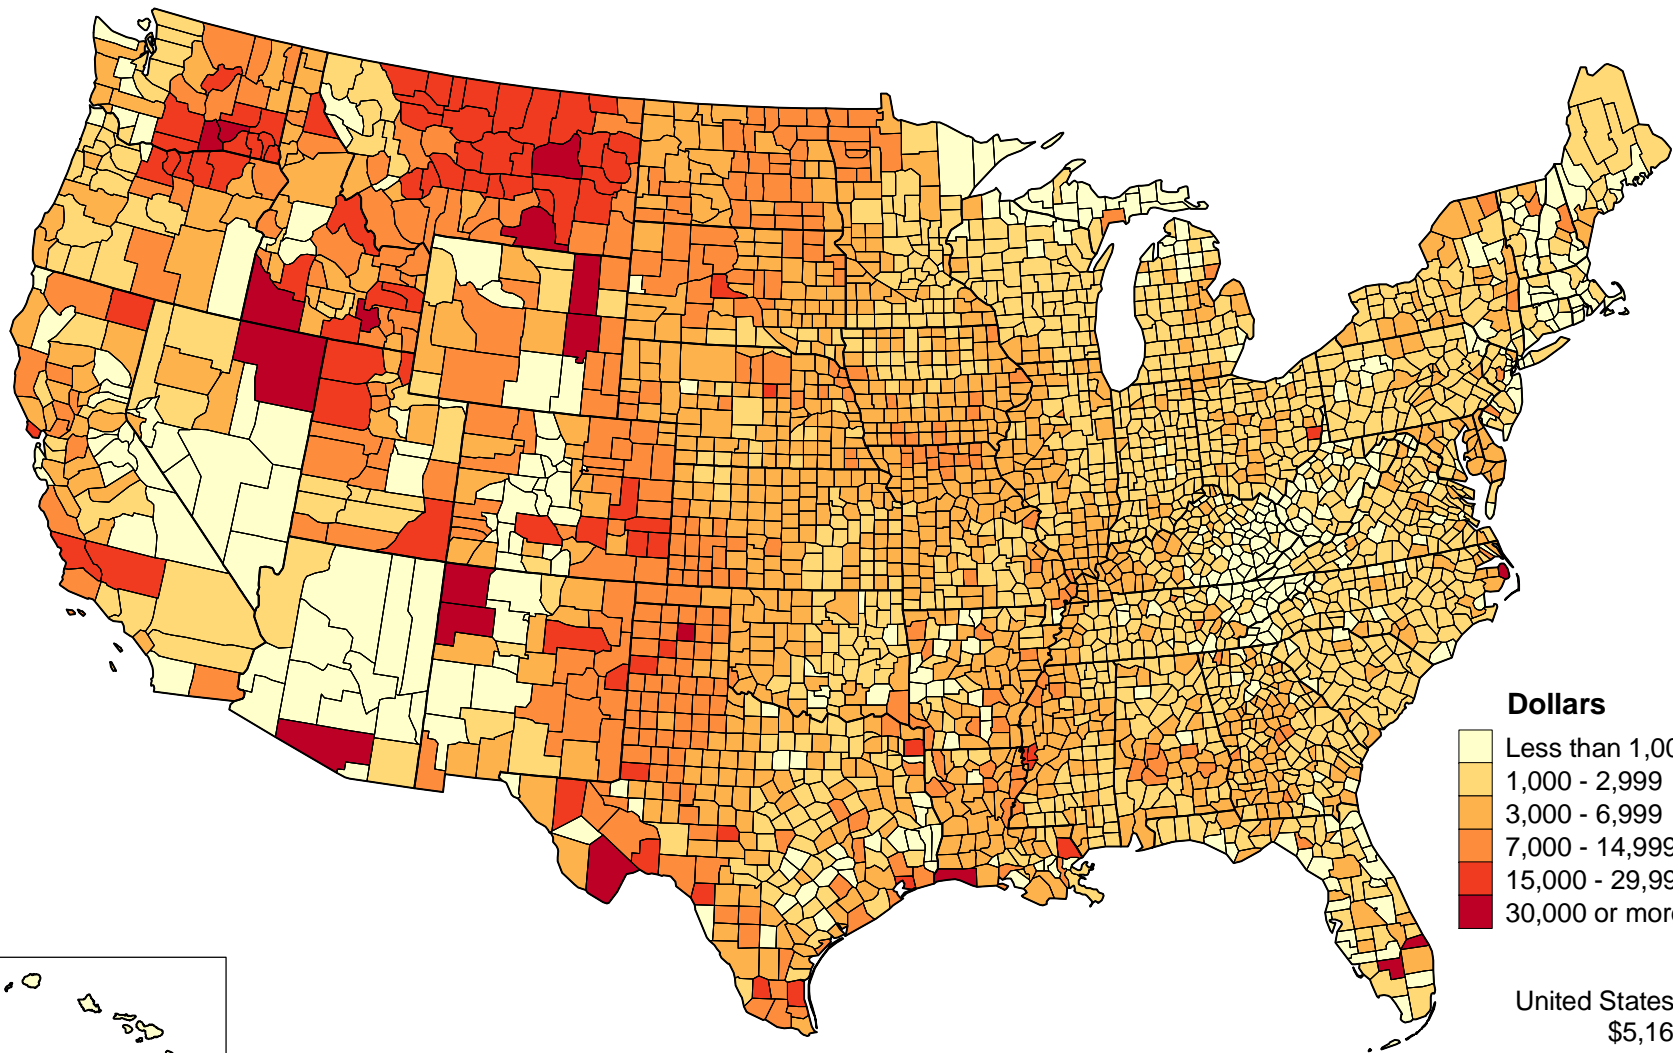

Payments Received from Conservation Reserve and Wetlands Reserve Programs, Average per Farm: 2002

United States Average
\$5,163

2002 Census of Agriculture