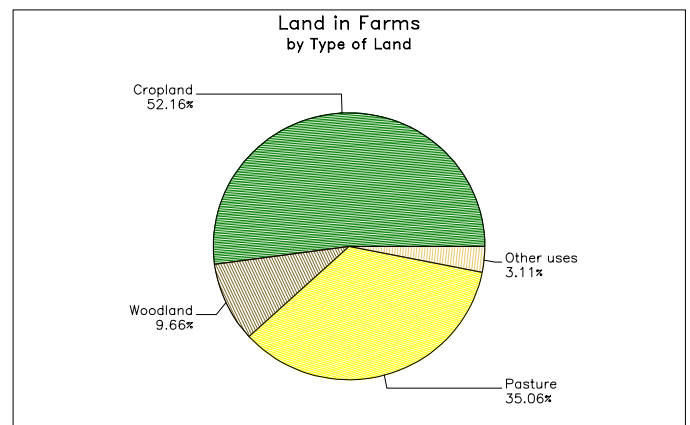

Government Payments, average per farm receiving payments

$8,699 in 2002, $8,191 in 1997, up 6 percent.