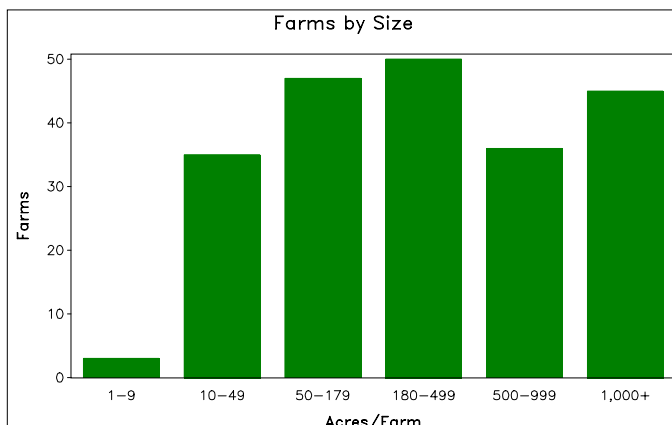

Government Payments, average per farm receiving payments

$8,699 in 2002, $8,191 in 1997, up 6 percent.