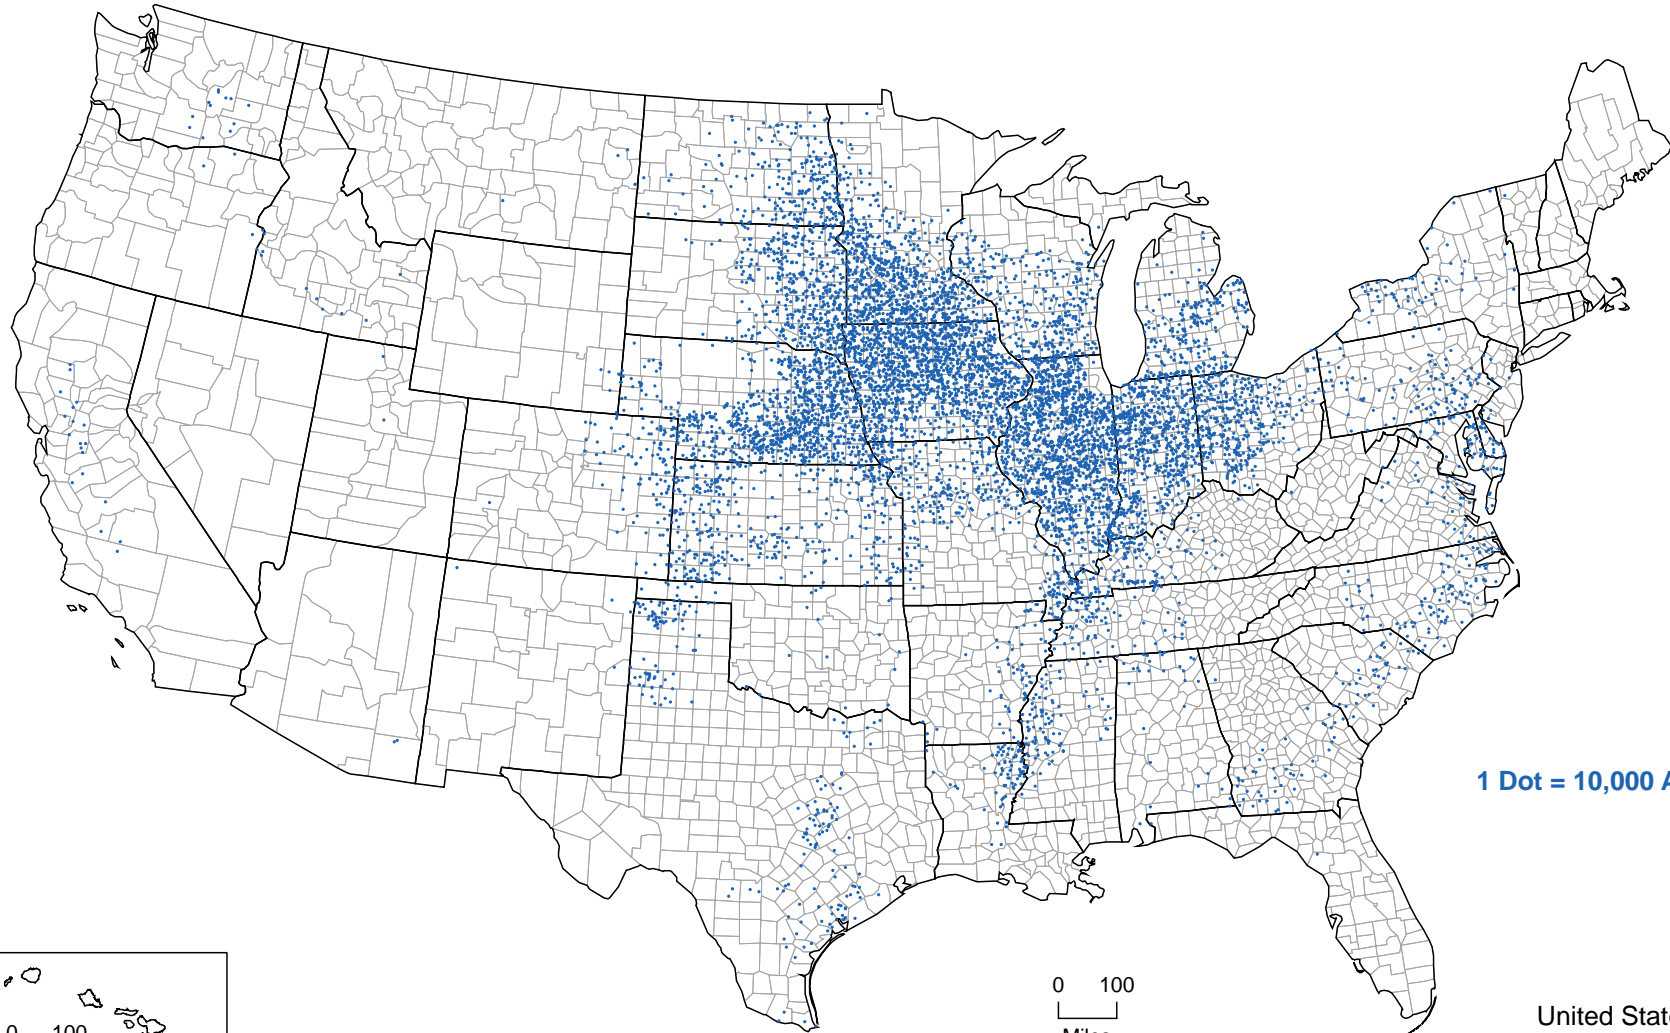

Corn for Grain, Harvested Acres: 2007

0 200
Miles

1 Dot = 10,000 Acres

United States Total
86,248,542

0 100
Miles

0 100
Miles

2007 Census of Agriculture

07-M163
U.S. Department of Agriculture, National Agricultural Statistics Service