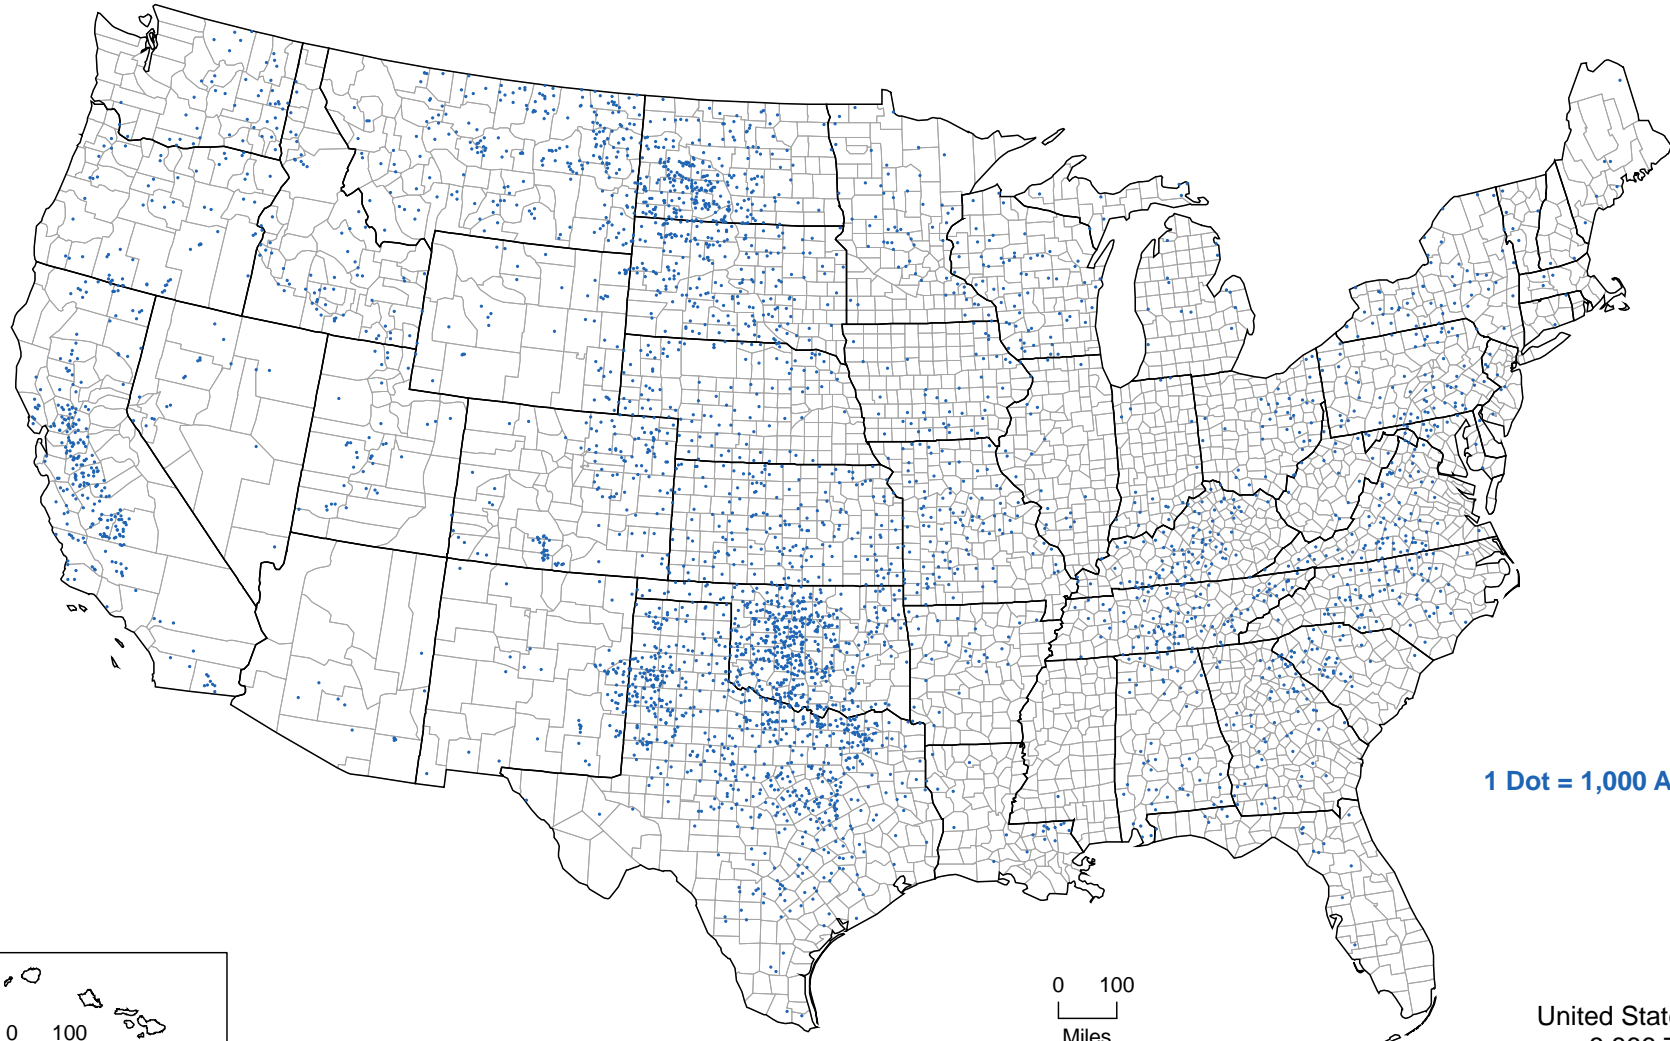

0 200
Miles

Small Grain Hay, Harvested Acres: 2007

1 Dot = 1,000 Acres

0 100
Miles

0 100
Miles

United States Total
3,866,721

2007 Census of Agriculture