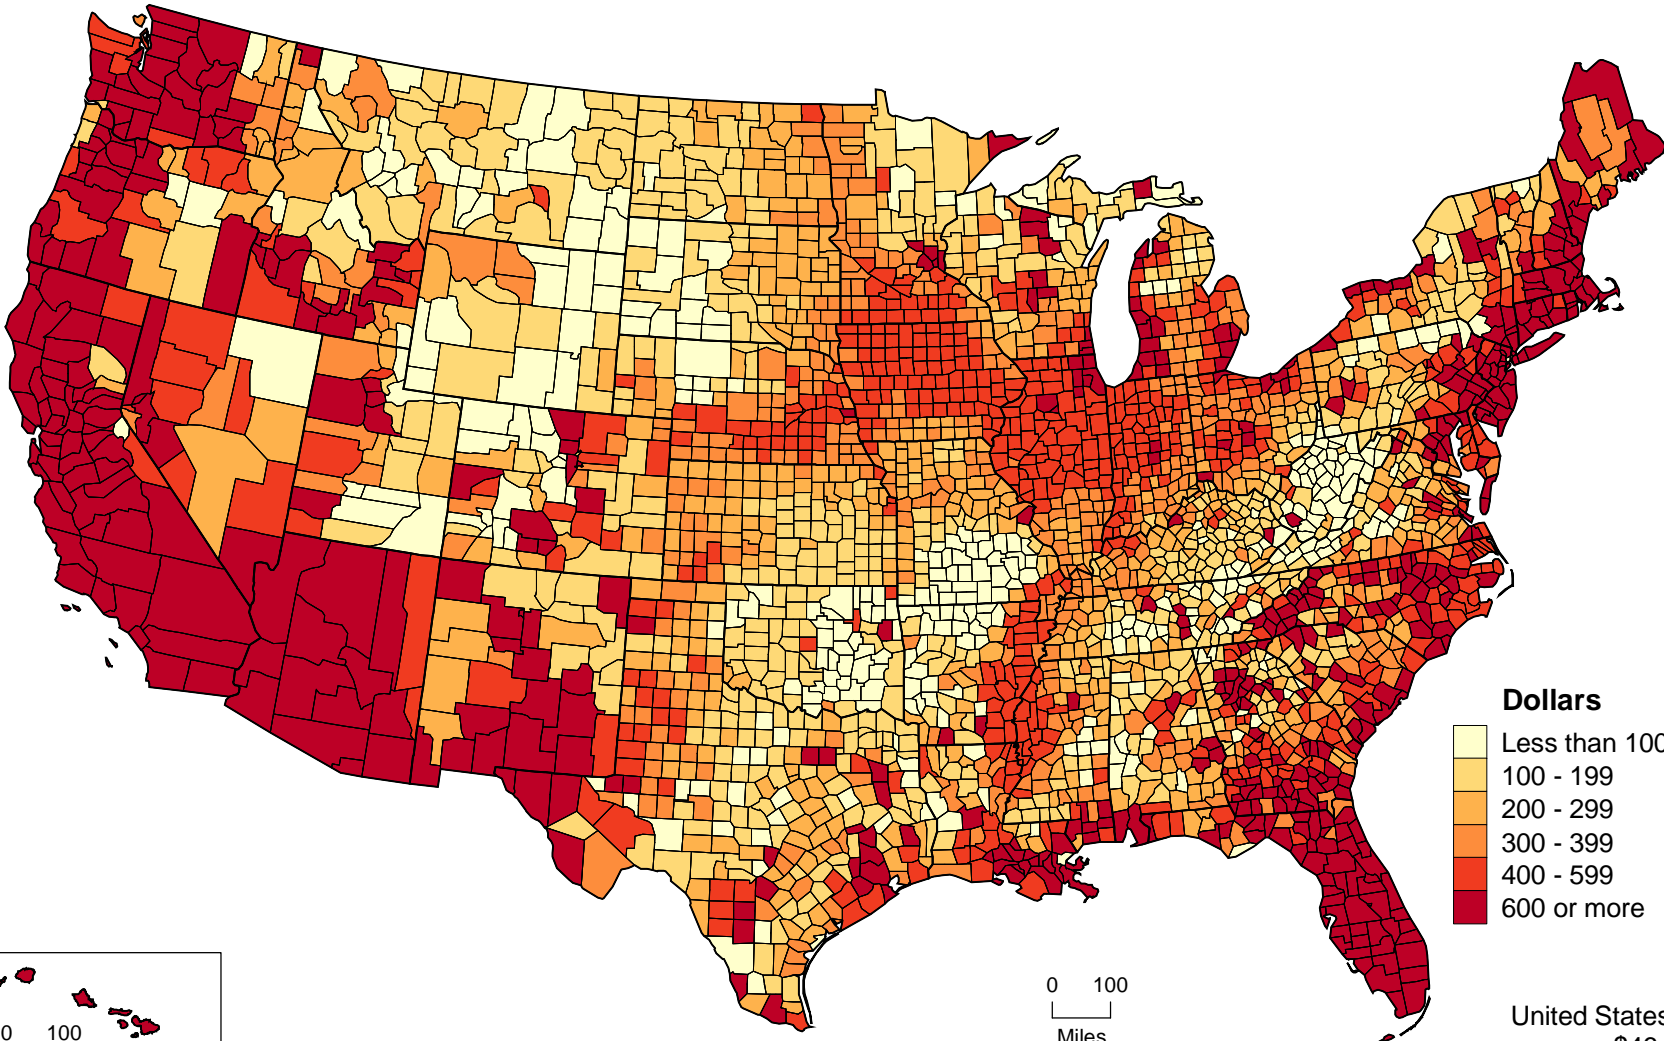

# Average Value of Crops Sold per Acre of Harvested Cropland: 2007

0 200  
Miles

Miles

### Dollars

- Less than 100
- 100 - 199
- 200 - 299
- 300 - 399
- 400 - 599
- 600 or more

United States Average  
\$464

0 100  
Miles

0 100  
Miles

07-M016  
U.S. Department of Agriculture, National Agricultural Statistics Service

2007 Census of Agriculture